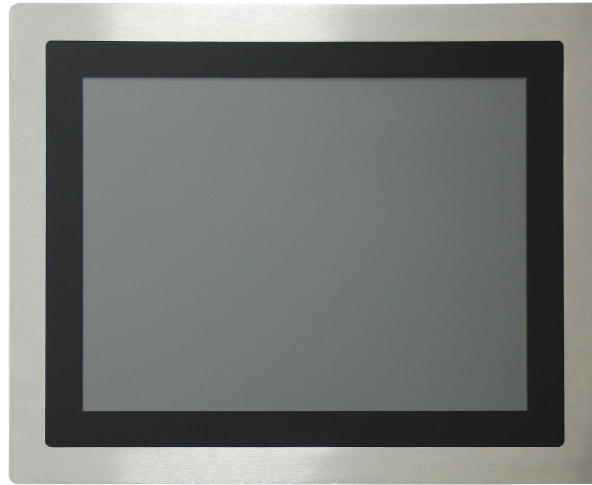

IP65 Protected 15" Stainless Steel Industrial Monitor with P-Cap Touchscreen

Features

- IP65 Protected Stainless steel Flat Panel Design
- 15" XGA LCD Panel up to 1024 x 768 Resolution
- Projected Capacitive Touch Technology
- 12-24 V DC Power Input with Terminal Block
- USB Touch Interfaces
- -20~60° C Operating Temperature
- Panel and VESA Mounting

→ Optional Items

Part No.	Description
ACS-PS-US	Power Cable 3-pin, 180 cm, USA Type
ACS-PS-EU	Power Cable 3-pin, 180 cm, Euro Type
ACS-PS-CN	Power Cable 3-pin, 180 cm, China Type
ACS-100-STD	LCD VESA Table Stand

→ Ordering Information

Part No.	Description
TPM-3315P-A1	15" XGA, IP65 Stainless Flat Panel, Projected Capacitive Multi-touch Display

→ Dimensions

→ Specifications

Model		TPM-3315P
Display	Panel Size	15" LCD Panel
	Resolution	1024 x 768 (XGA)
	Viewing Angle	80 x 80 (H) x 80 x 80 (V)
	Brightness	300 (cd/m2)
	Color Support	16.7 M
	Contrast Ratio	600 : 1
	Response Time	8 (msec)
Touchscreen	Type	Projected Capacitive
	Surface Hardness	7 Mohs
	Durability	-
	Transparency	90% (±3%)
I/O Interface	Video Interface	1 VGA
	Touch Interface	Projected Capacitive (for USB only)
OSD Control	Function Key	5 Keys: Menu, Up, Down, Auto Adjust, Monitor Power on/off Menu Functions: Brightness, Contrast, Color Adjust, Color Temp, Auto Color, Language
Power	Power Connector	Phoenix Terminal Block, 2 pins
	Power Input	12-24 V DC power input, single power source
	Power Consumption (Typical)	10.1 W
Environment	Operating Temperature	-20~60° C (-4~140° F)
	Storage Temperature	-30~70° C (-22~158° F)
	Humidity	5~95% @ 40° C, Non-condensing
	Vibration	5-500 Hz, 0.026 G ² /Hz, 2.16 Grms, X, Y, Z, 1 hour per axis
General	Ingress Protection	IP65
	Dimensions (W x H x D)	406.7 x 330.3 x 50.5 mm (16.01" x 13.00" x 1.99")
	Weight	5.08 kg (11.2 lb)
	Operating System	Windows 7/8.1/10, WES7, WE8S, Linux Fedora, Ubuntu