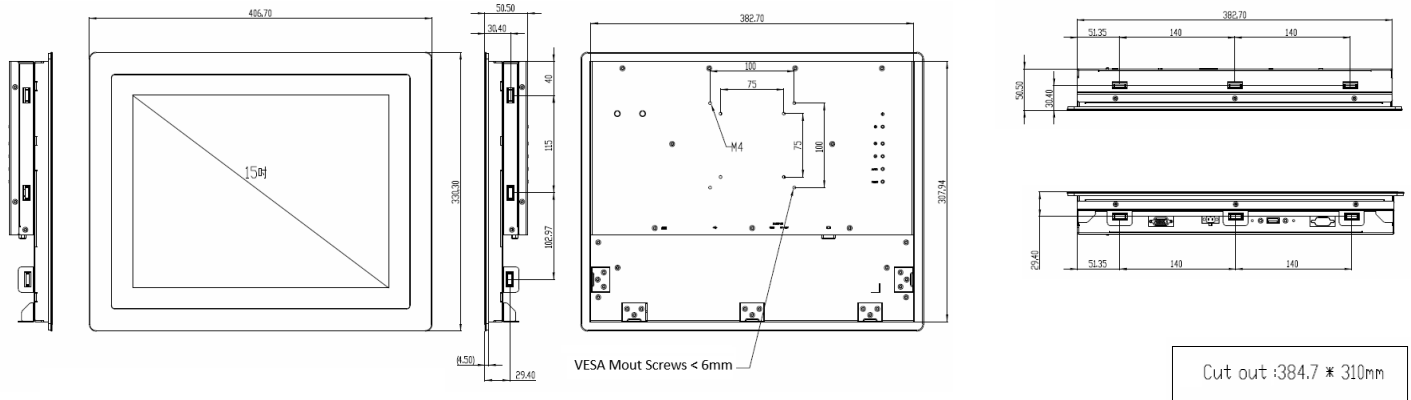

→ Optional Items

Part No.	Description
ACS-PS-US	Power Cable 3-pin, 180 cm, USA Type
ACS-PS-EU	Power Cable 3-pin, 180 cm, Euro Type
ACS-PS-CN	Power Cable 3-pin, 180 cm, China Type
ACS-100-STD	LCD VESA Table Stand

→ Ordering Information

Part No.	Description
TPM-3315P-A1	15" XGA, IP65 Stainless Flat Panel, Projected Capacitive Multi-touch Display

→ Dimensions

→ Specifications

Model		TPM-3315P
Display	Panel Size	15" LCD Panel
	Resolution	1024 x 768 (XGA)
	Viewing Angle	80 x 80 (H) x 80 x 80 (V)
	Brightness	300 (cd/m2)
	Color Support	16.7 M
	Contrast Ratio	600 : 1
	Response Time	8 (msec)
Touchscreen	Type	Projected Capacitive
	Surface Hardness	7 Mohs
	Durability	-
	Transparency	90% (±3%)
I/O Interface	Video Interface	1 VGA
	Touch Interface	Projected Capacitive (for USB only)
OSD Control	Function Key	5 Keys: Menu, Up, Down, Auto Adjust, Monitor Power on/off Menu Functions: Brightness, Contrast, Color Adjust, Color Temp, Auto Color, Language
Power	Power Connector	Phoenix Terminal Block, 2 pins
	Power Input	12-24 V DC power input, single power source
	Power Consumption (Typical)	10.1 W
Environment	Operating Temperature	-20~60° C (-4~140° F)
	Storage Temperature	-30~70° C (-22~158° F)
	Humidity	5~95% @ 40° C, Non-condensing
	Vibration	5-500 Hz, 0.026 G ² /Hz, 2.16 Grms, X, Y, Z, 1 hour per axis
General	Ingress Protection	IP65
	Dimensions (W x H x D)	406.7 x 330.3 x 50.5 mm (16.01" x 13.00" x 1.99")
	Weight	5.08 kg (11.2 lb)
	Operating System	Windows 7/8.1/10, WES7, WE8S, Linux Fedora, Ubuntu