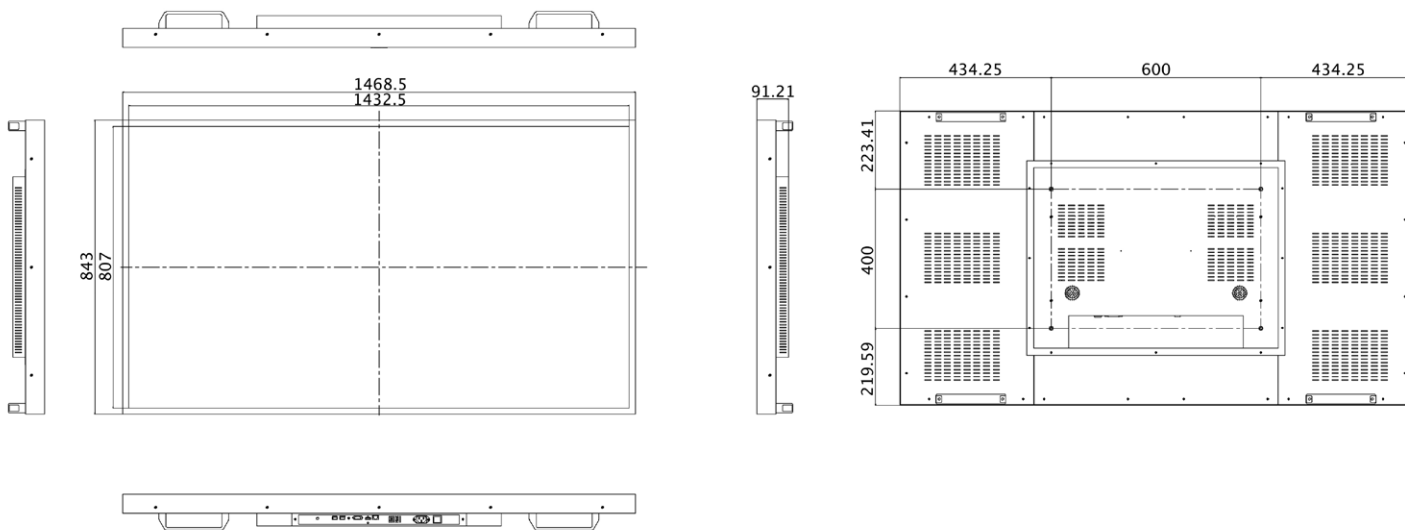

FULL SPECIFICATION:

65" Large Format Professional Monitor	
Display Size	65 Inch
Resolution	1920x1080
Display Area (WxH mm)	1432.5x807
Pixel Pitch	0.744x0.744
Unit Size (WxHxD mm)	1468.5x843x91.21
VESA Holes (mm)	600X400
Brightness (cd/m ²)	400
Colour	1.07G
Viewing Angle	178°
Contrast Ratio	5000:1
Power Consumption (W)	280
Input Voltage	AC110~240V(50Hz~60Hz)
Working Temperature	0 °C to 50 °C
Media Formats	Video (MPG, AVI, MP4), Audio (MP3), Image (JPG, BMP, PNG)
AV Signal Inputs	HDMI, VGA, Audio Socket (3.5mm)
Audio	2x2W, 4Ω
Lifespan (hours)	50,000
Accessories	Remote Control, User Manual, Power Lead