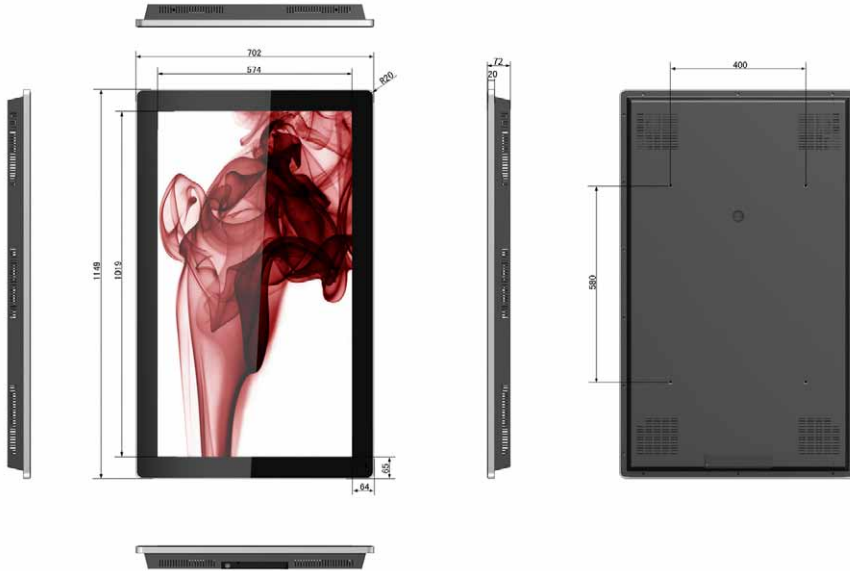

The new Slimline Digital Advertising Displays also feature HDMI and VGA inputs, allowing you to connect any number of external devices such as a PC or external media player. A free landscape wall mount is also included. Using a vertical wall mount the screen can also be mounted in portrait orientation.

"These high-definition LED displays are simple to use and are purpose built for commercial environments."

SLIMLINE DIGITAL ADVERTISING DISPLAYS

Your message, brought to life...

46" SLIMLINE DIGITAL ADVERTISING DISPLAY

46" Slimline Digital Advertising Display

Display Size	46 Inch
Resolution	1920x1080
Display Area (mm)	1019x574
Aspect Ratio	16:9
Unit Size (WxHxD mm)	1149x702x72
Package Size (WxHxD mm)	1315x840x200
VESA Holes (mm)	580x400
Net Weight (kg)	36
Gross Weight (kg)	42
Brightness (cd/m ²)	500
Colour	16.7M
Viewing Angle	178°
Contrast Ratio	4000:1
Power Consumption (W)	180
Input Voltage	AC110~240V(50Hz~60Hz)
Working Temperature	0 °C to 50 °C
Media Formats	Video (MPG, AVI, MOV, MP4, RM, RMVB, TS), Audio (MP3, WMA), Image (JPG, GIF, BMP, PNG)
AV Signal Inputs	HDMI, VGA, Audio Socket (3.5mm)
Audio	5W, 8Ω
Internal Flash Memory	4GB
Accessories	Remote Control, Scheduling Software CD, Wall Mount, Key, User Manual