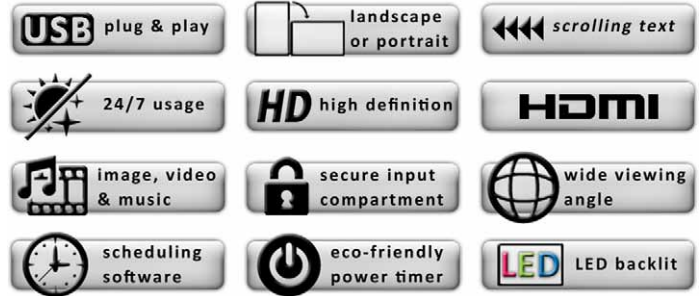

SLIMLINE DIGITAL ADVERTISING DISPLAYS

Your message, brought to life...

42" SLIMLINE DIGITAL ADVERTISING DISPLAY

Introducing the new range of HD LED Digital Advertising Displays, with their built in HD media player they require no additional hardware such as PCs, DVD players, excess cables or software, you simply load your media onto a USB stick then plug and play.

Their buttonless tempered glass face, rounded corners, super slim profile and aluminum frame all add to their eye-catching tablet like aesthetics.

The displays are fitted with commercial grade panels providing them with a wide viewing angle, improved colour, contrast and brightness as well as the ability to be used 24 hours a day. With an eco-friendly power timer and low consumption LED backlight you can be assured of their green credentials and low operating costs.

Also included is simple and intuitive piece of scheduling software which allows you to Schedule different content to play at different times of the day. As well as this you can add scrolling text to compliment your content and get your message across.

The new LED Digital Advertising Displays also feature HDMI and VGA inputs, allowing you to connect any number of external devices such as a PC or external media player. A free wall mount is also included allowing you to mount your display in both landscape and portrait orientations.