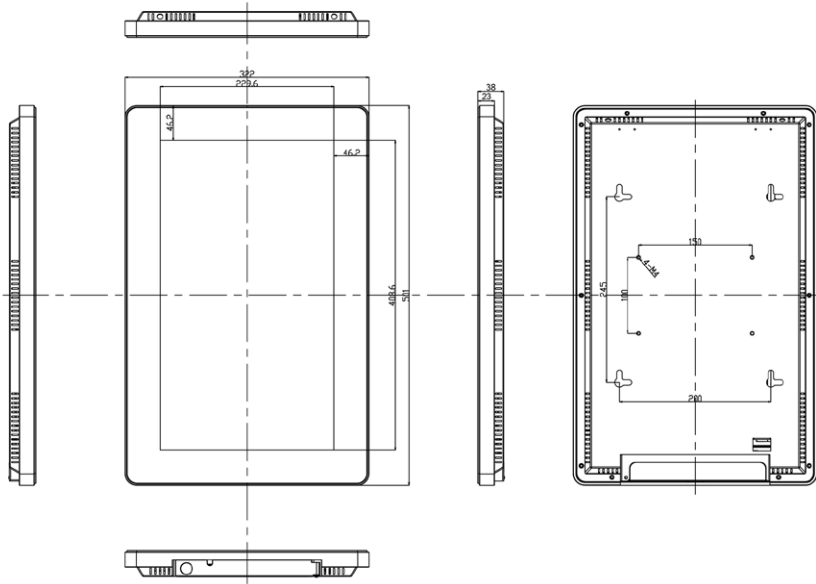

The new LED Digital Advertising Displays also feature HDMI and VGA inputs, allowing you to connect any number of external devices such as a PC or external media player. A free wall mount is also included allowing you to mount your display in both landscape and portrait orientations.

19" Slimline Digital Advertising Display

Display Size	19 Inch
Resolution	1366x768
Display Area (mm)	408.6x229.6
Aspect Ratio	16:9
Unit Size (WxHxD mm)	501x322x38
Package Size (WxHxD mm)	580x430x120
VESA Holes (mm)	100x150
Net Weight (kg)	5.9
Gross Weight (kg)	7.8
Brightness (cd/m ²)	450
Colour	16.7M
Viewing Angle	178°
Contrast Ratio	3000:1
Power Consumption (W)	16
Input Voltage	AC110~240V(50Hz~60Hz)
Working Temperature	0 °C to 50 °C
Media Formats	Video (MPG, AVI, MOV, MP4, RM, RMVB, TS), Audio (MP3, WMA), Image (JPG, GIF, BMP, PNG)
AV Signal Inputs	HDMI, VGA, Audio Socket (3.5mm)
Audio	2W, 5Ω
Internal Flash Memory	4GB
Accessories	Remote Control, Scheduling Software CD, Wall Mount, Key, User Manual