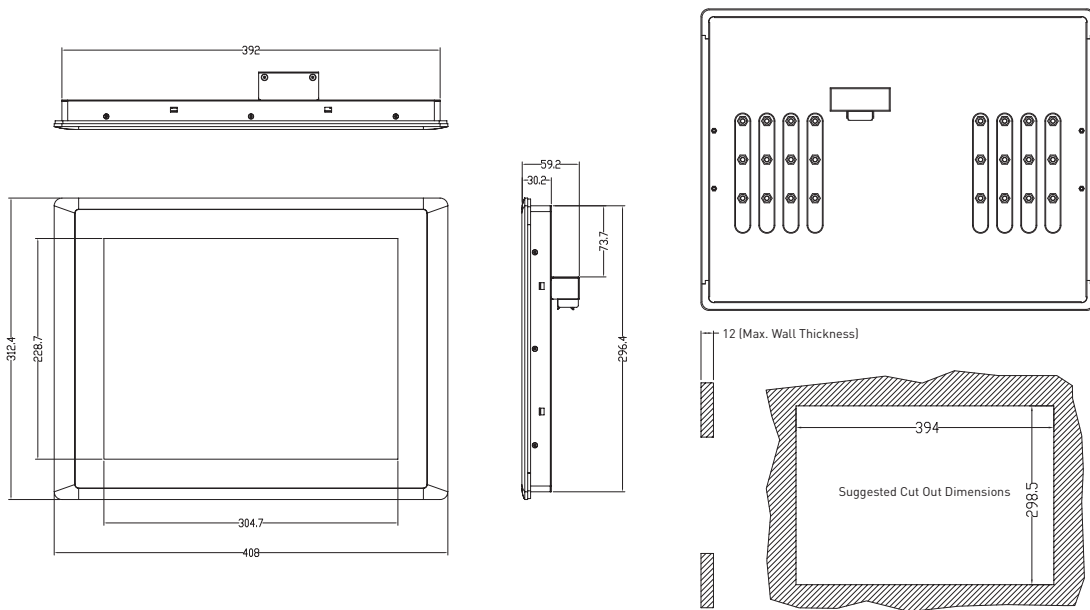

Specifications

Display

- LCD Size: 15" (4:3)
- Max. Resolution: 1024 x 768
- Brightness (cd/m2): 1600
- Contrast Ratio: 800 : 1
- LCD Color: 16.2M
- Pixel Pitch (mm): 0.297 (H) x 0.297 (V)
- Viewing Angle (H-V): 160 / 150
- Backlight MTBF: 50000 hrs (LED Backlight)

Touch

- Projected Capacitive Touch

Physical

- Dimensions (WxDxH): 408 x 312.4 x 59.2 mm
- Weight: 4.36 kg
- Front Panel Construction: Flat Rugged Aluminum Die-casting Bezel

Environment

- Operating Temperature: -20°C to 70°C
(With extended temperature peripherals; Ambient with air flow According to IEC60068-2-1, IEC60068-2-2, IEC60068-2-14)
- Storage Temperature: -20°C to 70°C
- Relative Humidity: 80%RH @ 40°C (non-condensing)
- IP Level: IP65 Compliant Front Panel

Certification

- CE
- FCC Class A

External Layout

Front

Rear

Dimensions

Unit: mm

Ordering Information