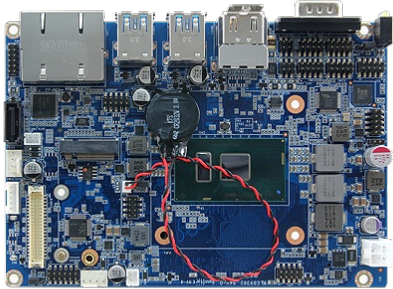

ECM-SKLU

6th Gen Intel® Core™ SoC Processor i7/i5/i3
3.5" Micro Module

- > Onboard 6th Gen Intel®Core™ i7/i5/i3 BGA Processor
- > One 260-pin DDR4 SODIMM Socket, Supports Up to 16GB DDR4 2133 SDRAM (only support non-ECC)
- > Triple Display, Dual-channel 18/24-bit LVDS, Dual HDMI
- > 1 SATA III, 1 Mini PCIe, 1 M.2 (2242) B-Key, 4 USB 3.0 (compatible with USB 2.0), 2 USB 2.0, 6 COM, 8-bit GPIO
- > HD Audio, Dual Gigabit Ethernet
- > TPM 2.0/1.2 (Both optional)