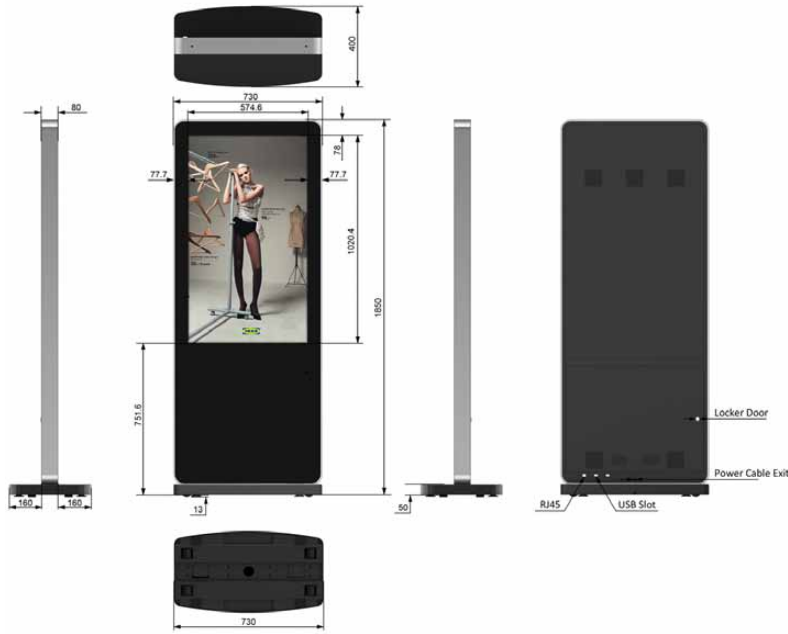

The new Slimline Freestanding Digital Posters also feature HDMI and VGA inputs, allowing you to connect any number of external devices such as a PC or external media player - which can be hidden internally.

## 46" SLIMLINE FREESTANDING DIGITAL POSTER

46" Slimline Freestanding Digital Poster

Display Size	46 Inch
Resolution	1080x1920
Display Area (mm)	574.6x1020.4
Aspect Ratio	16:9
Unit Size (WxHxD mm)	730x1850x80
Package Size (WxHxD mm)	870x2020x560
Net Weight (kg)	90
Gross Weight (kg)	110
Brightness (cd/m <sup>2</sup> )	500
Colour	16.7M
Viewing Angle	178°
Contrast Ratio	4000:1
Power Consumption (W)	370
Input Voltage	AC110~240V(50Hz~60Hz)
Working Temperature	0 °C to 50 °C
Media Formats	Video (MPG, AVI, MOV, MP4, RM, RMVB, TS), Audio (MP3, WMA), Image (JPG, GIF, BMP, PNG)
AV Signal Inputs	HDMI, VGA, Audio Socket (3.5mm)
Audio	5W, 8Ω
Internal Flash Memory	4GB
Accessories	Remote control, Scheduling Software CD, Key, User Manual