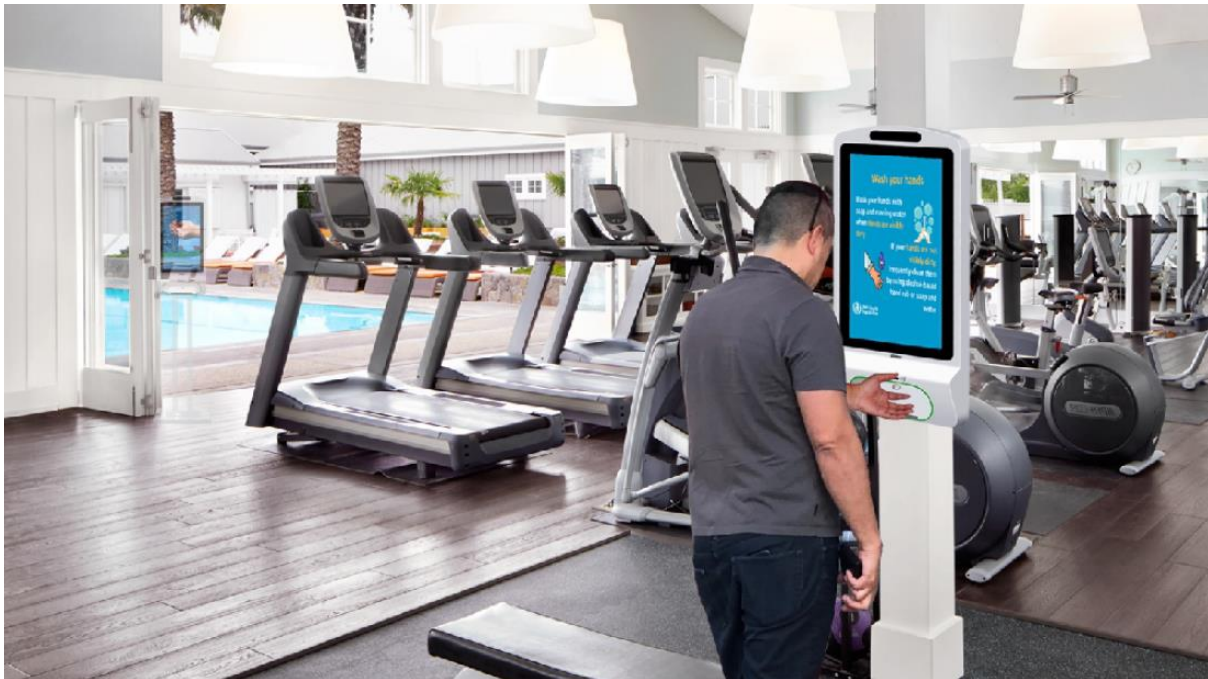

ASL-215-HAN-SAN 21.5" Hand Sanitizer Signage Display

Promote hygiene within your facility with the Android based hand sanitizer signage display. Available with a 15.6" or 21.5" display, these Android base media players provide remote content updates with playback of video, images, HTML web pages and scrolling text messages.

Main Features:

- ✓ Hand Sanitiser Dispenser Sensor
- ✓ Hygienic Waterproof Casing
- ✓ 1500-5000ml Sanitiser Volume with Low Level Indicator Light
- ✓ Includes Drip Tray
- ✓ Optional Battery
- ✓ Optional Camera
- ✓ Freestanding or VESA Wall-mount

Designed For:

- ✓ Gymsnasiums
- ✓ Hotels
- ✓ Self-service Terminals
- ✓ Public Information Displays

ASL-215-HAN-SAN 21.5" Hand Sanitizer Signage Display

Specifications:

PANEL	Panel Model	21.5inch TFT LED
	Max Resolution	1920x1080
	Aspect Ratio	16:09
	Pixel Pitch	0.24825x0.24825
	Viewing Angle	89/89/89/89
	Contrast Ratio	3000:1
	Brightness	250cd/m ²
	Response Time	18ms
	Display Area (mm)	476.64x268.11mm
	Panel Size(mm)	495.6x292.2x8.6mm
Screen Weight	1.67Kg	
Lamp Type	WLED	
INTERNAL MEDIA PLAYER	CPU	Quad-core ARM Cortex-A17,1.8GHz
	GPU	ARM Mali-T764
	RAM	2/4GB DDR3
	ROM	8/16 GB Flash
	OS	Android 7.1
CONNECTOR	USB 2.0	X1
CONNECTIVITY	WiFi	Built-in WiFi 802.11B/G/N
FILE SUPPORT	Video	H.264, MKV, WMV9, MPEG 1/2/4, HD Divx, Xvid, RM/RMVB;
	Image	BMP/PNG/GIF/JPEG
	Audio	MP3,WMA,WAV,EAAC+, MP2 dec, Vorbis (Ogg), AC3, FLAC, APE, BSAC
	Scrolling Text	txt