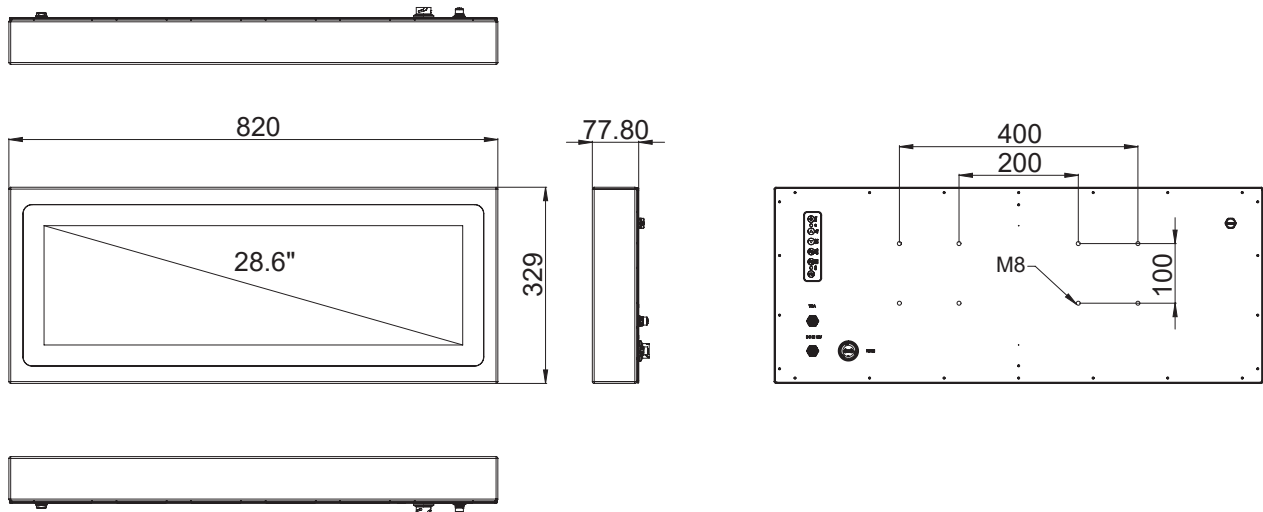

## → Ordering Information

Part No.	Description
TPM-3628XB-B6A1	28.6" 16:4.5 (1920 x 540), 1000nits, Stainless Steel 316 Full IP66 Protection, without touch screen, 1 VGA, 12V DC input, M12 connector, 1 HDMI IP67 Connector

## → Dimensions

## → Specifications

Model		TPM-3628XB-B6A1
LCD Panel	Panel Size	28.6"
	Aspect Ratio	16:4.5
	Resolution	1920 x 540
	Viewing Angle	89 x 89 (H) x 89 x 89 (V)
	Brightness	1000 (cd/m <sup>2</sup> )
	Contrast Ratio	1000:1
	Life Time	50,000 hrs
Touchscreen	Type	N/A
	Surface Hardness	N/A
	Transparency	N/A
	On/Off Button	Yes
I/O Interface	Video Interface	1 VGA (M12 Connector), 1 HDMI (IP67 Waterproof Connector)
	Touch Interface	N/A
	Audio	N/A
	Speaker	N/A
	Others	N/A
OSD Control	Function Key	6 Keys: Menu, Up, Down, Auto Adjust, Monitor Power on/off, Funtion Key 1 RS-232 (M12 Connector), Remote OSD Control (Option)
Power	Power Input	12V DC power input, single power source
	Power Connector	M12 connector
	Power Consumption	55W
Mounting	VESA Mount	400 mm x 100 mm; 200 mm x 100 mm
	Panel Mount	N/A
	Others	N/A
Environment	Storage Temperature	-20~60° C (-4~140° F)
	Humidity	TBD
	Vibration	TBD
	Shock	Full System IP66 Protection , Stainless Steel 316
General	Certification	TBD
	Material, Surface Finish	Stainless Steel 316, Brush Finished
	True Flat	Yes
	Ingress Proctection	Full System IP66 Protection
	Dimensions (W x H x D)	820 mm x 329mm x 77.80 mm (32.28" x 12.95" x 3.06")
	Net Weight	22kg (48.50 lb )
Operating System	Windows 7/8.1/10, WES7-E, WES7-P, WE8S, Linux Fedora, Ubuntu	