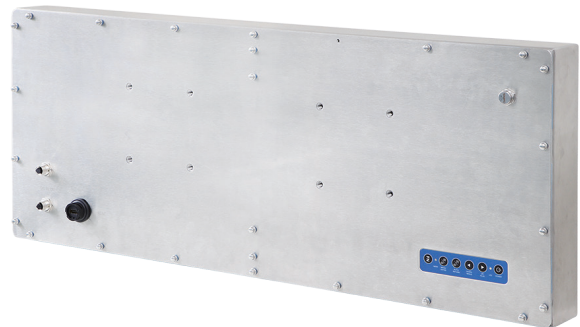

IP66 Protected 28.6" Stainless Steel Industrial Monitor without Touch

## Features

- IP66 Protected Stainless Steel 316 Flat Panel Design
- 28.6" LCD, without Touch, Resolution 1920 X 540
- High Brightness 1000nits, Remote OSD Control
- VGA and HDMI port (IP67 Connector)
- Support VESA mounting

## → Ordering Information

Part No.	Description
TPM-3628XB-B6A1	28.6" 16:4.5 (1920 x 540), 1000nits, Stainless Steel 316 Full IP66 Protection, without touch screen, 1 VGA, 12V DC input, M12 connector, 1 HDMI IP67 Connector

## → Specifications

Model		TPM-3628XB-B6A1
LCD Panel	Panel Size	28.6"
	Aspect Ratio	16:4.5
	Resolution	1920 x 540
	Viewing Angle	89 x 89 (H) x 89 x 89 (V)
	Brightness	1000 (cd/m <sup>2</sup> )
	Contrast Ratio	1000:1
	Life Time	50,000 hrs
Touchscreen	Type	N/A
	Surface Hardness	N/A
	Transparency	N/A
	On/Off Button	Yes
I/O Interface	Video Interface	1 VGA (M12 Connector), 1 HDMI (IP67 Waterproof Connector)
	Touch Interface	N/A
	Audio	N/A
	Speaker	N/A
	Others	N/A
OSD Control	Function Key	6 Keys: Menu, Up, Down, Auto Adjust, Monitor Power on/off, Funtion Key 1 RS-232 (M12 Connector), Remote OSD Control (Option)
Power	Power Input	12V DC power input, single power source
	Power Connector	M12 connector
	Power Consumption	55W
Mounting	VESA Mount	400 mm x 100 mm; 200 mm x 100 mm
	Panel Mount	N/A
	Others	N/A
Environment	Storage Temperature	-20~60° C (-4~140° F)
	Humidity	TBD
	Vibration	TBD
	Shock	Full System IP66 Protection , Stainless Steel 316
General	Certification	TBD
	Material, Surface Finish	Stainless Steel 316, Brush Finished
	True Flat	Yes
	Ingress Proctection	Full System IP66 Protection
	Dimensions (W x H x D)	820 mm x 329mm x 77.80 mm (32.28" x 12.95" x 3.06")
	Net Weight	22kg (48.50 lb )
Operating System	Windows 7/8.1/10, WES7-E, WES7-P, WE8S, Linux Fedora, Ubuntu	