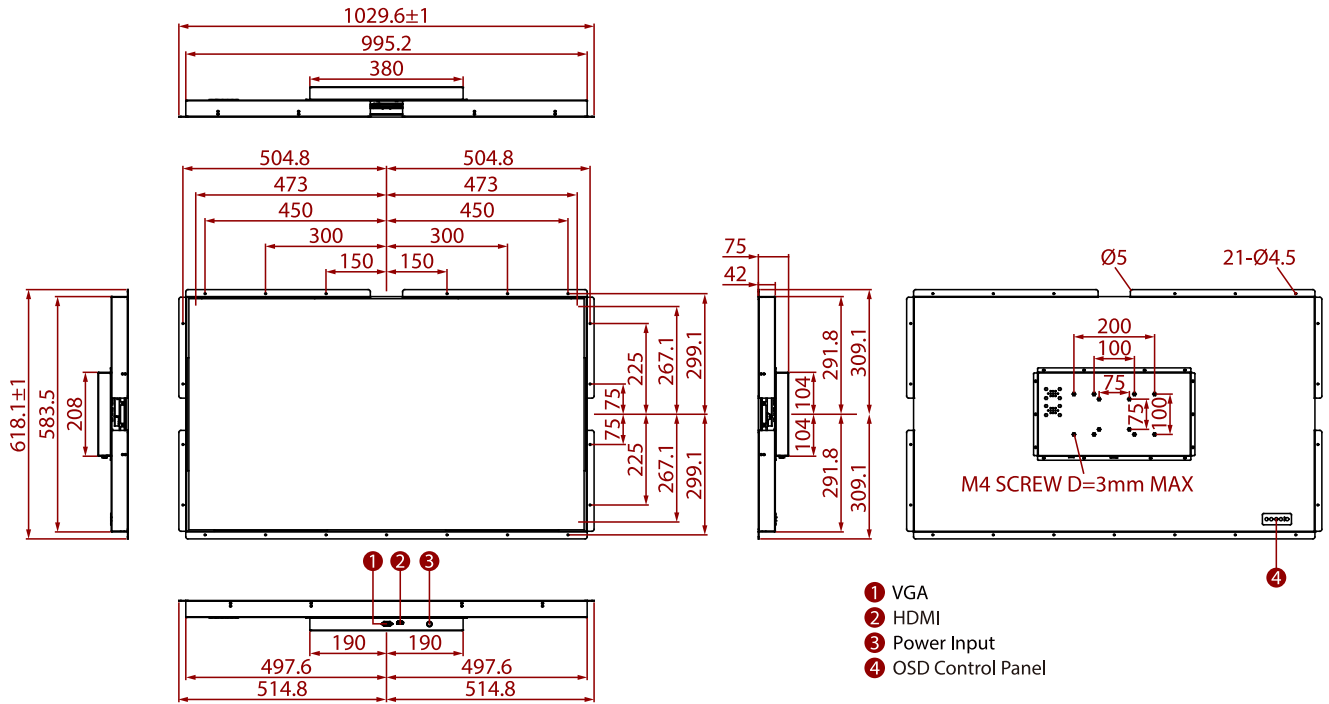

### KEY FEATURES

- 42.5", 1920 x 1080
- VGA and HDMI input
- Open frame
- VESA mount
- High brightness

### SPECIFICATIONS

Display			
Resolution	1920x1080	Size	42.5 inches
Contrast Ratio	4000:1	Panel Brightness	1500 nits
Display Color	16.7M Colors	View Angles	89,89,89,89
Active Area	940.896x529.254 mm	Touch / Glass	Protection Glass (Optional)
Environment			
Operating Humidity	10% to 90% RH, Non-Condensing	Operating Temperature	0°C to 50°C
Storage Temperature	-10°C to 60°C		
Certification			
Certification	CE, FCC		
IO Ports			
Video	1 x VGA 1 x HDMI (Optional) 1 x DVI (Optional)	Audio	Audio line in (3.5mm) (Optional) 2 x Speaker (Optional)
Mechanical			
Dimension	1029.6 x 618.1 x 75 mm	Mounting	VESA Mount/ Rear Mount
Enclosure	Metal	Cooling System	Fanless Design
Accessory			
Accessory	1 x VGA cable 1 x HDMI cable 100~240V AC to DC Adapter Power Cord Manual VESA screws(Varies by product)	Optional Accessory	Remote Controller (Optional,Varies by product)
Power			
Power Rating	24V DC in		
Control			
Button	5 Keys: -, +, Power, Esc, Enter		

### DIMENSIONS UNIT:MM