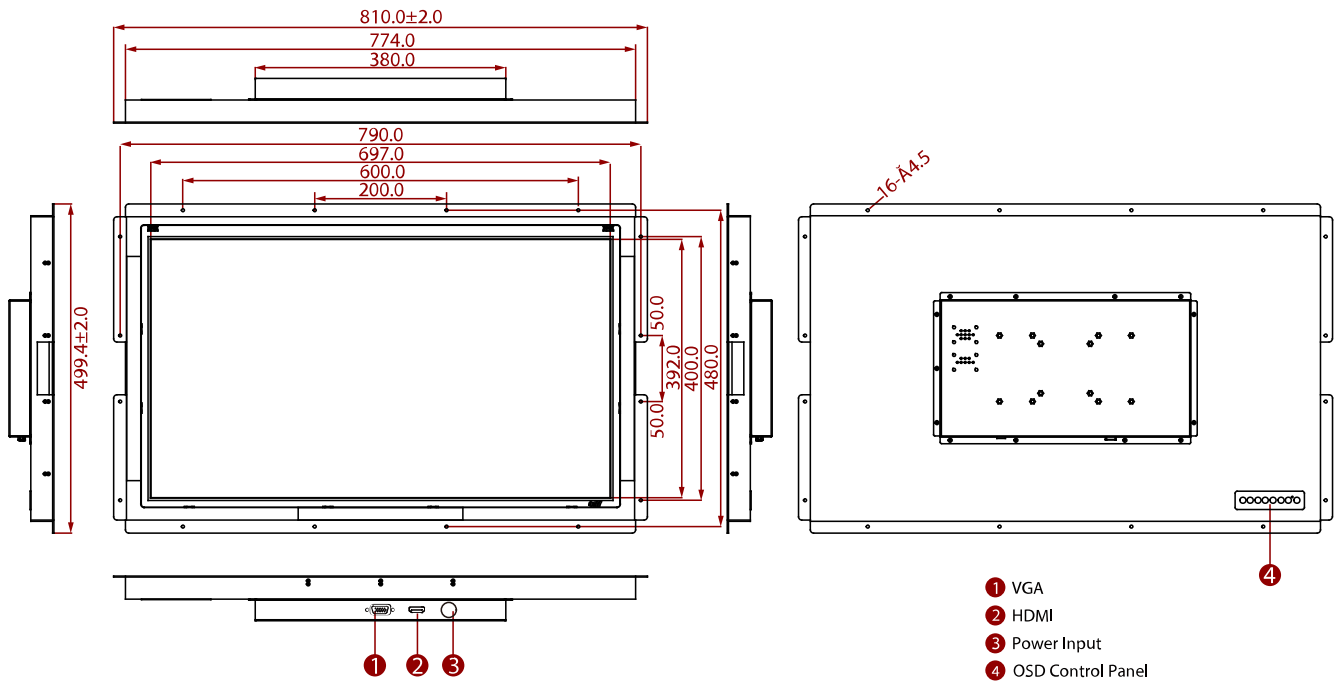

## 32" Open Frame Transflective Display

### KEY FEATURES

- 32", 1920 x 1080 Open Frame Transflective Display
- VGA and HDMI input
- Open frame
- VESA mount
- Transflective

### SPECIFICATIONS

Display	
<b>Resolution</b>	1920x1080
<b>Contrast Ratio</b>	4000:1
<b>Display Color</b>	16.7M Colors
<b>Active Area</b>	698.4x392.85 mm
<b>Size</b>	32 inches
<b>Panel Brightness</b>	400 nits
<b>View Angles</b>	89,89,89,89
<b>Touch / Glass</b>	Protection Glass (Optional)
Environment	
<b>Operating Humidity</b>	10% to 90% RH, Non-Condensing
<b>Storage Temperature</b>	-10°C to 60°C
<b>Operating Temperature</b>	0°C to 50°C
Certification	
<b>Certification</b>	CE, FCC
IO Ports	
<b>USB Port</b>	1 x USB for Touch Screen (Optional)
<b>Audio</b>	Audio line in (3.5mm) (Optional) 2 x Speaker (Optional)
<b>Video</b>	1 x VGA 1 x HDMI (Optional) 1 x DVI (Optional)
Accessory	
<b>Accessory</b>	1 x VGA cable 1 x HDMI cable 100~240V AC to DC Adapter Power Cord Manual VESA screws(Varies by product)
<b>Optional Accessory</b>	Remote Controller (Optional,Varies by product)
Power	
<b>Power Rating</b>	24V DC in
Control	
<b>Button</b>	5 Keys: -, +, Power, Esc, Enter

### DIMENSIONS UNIT:MM