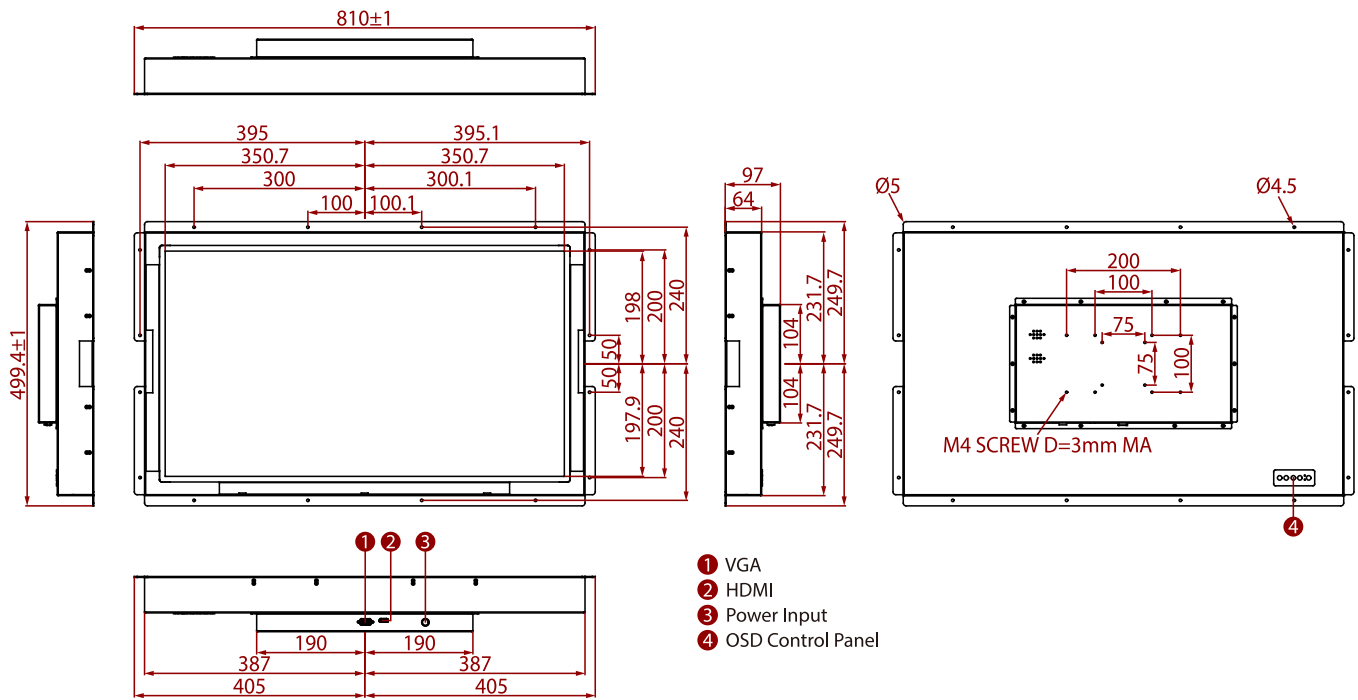

DIMENSIONS UNIT:MM

NOTE

1. This is a simplified drawing and some components are not marked in detail.
2. Please contact our sales representative if you need further product information.
3. All specifications are subject to change without prior notice.
4. The product shown in this datasheet is a standard model. For diagrams that contain customized or optional I/O, please contact the Winmate Sales Team for more information.