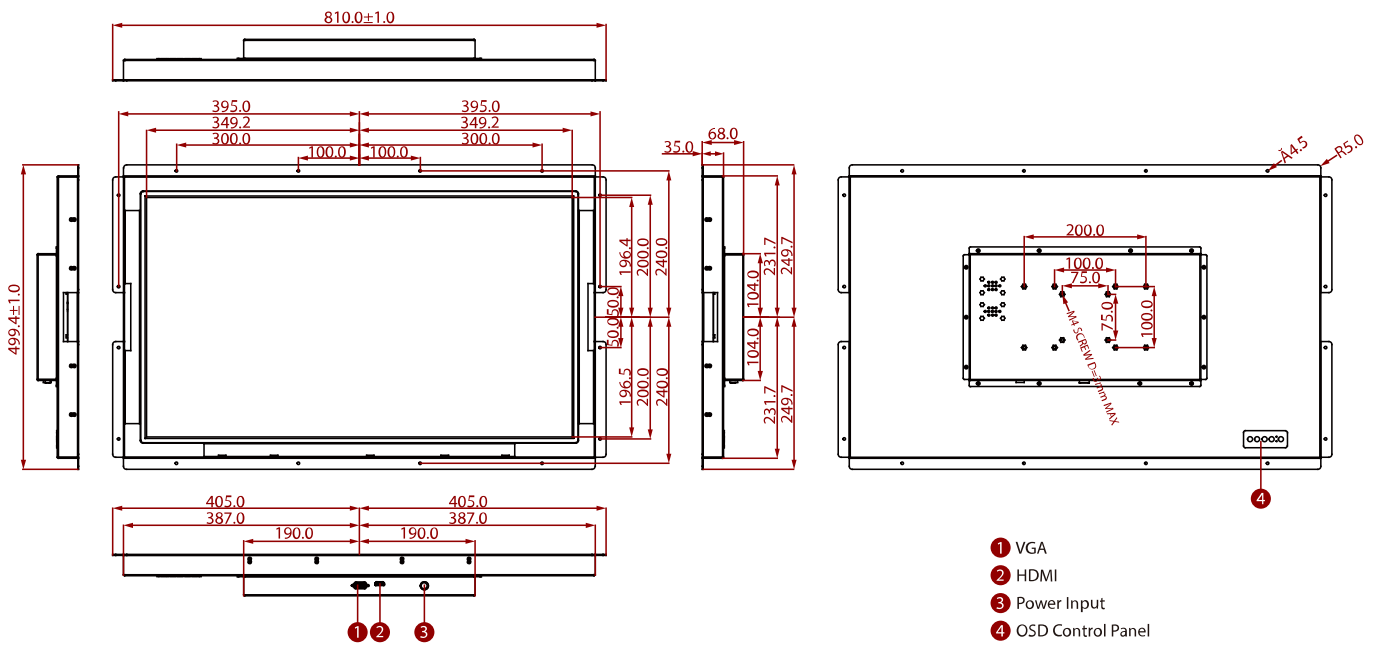

W32L300-OFA3

32" Open Frame Display

KEY FEATURES

- 32", 1920 x 1080
- VGA and HDMI input
- Open Frame
- VESA mount

SPECIFICATIONS

Display			
Resolution	1920x1080	Size	32 inches
Contrast Ratio	4000:1	Panel Brightness	400 nits
Display Color	16.7M Colors	View Angles	89,89,89,89
Active Area	698.4x392.85 mm	Touch / Glass	Protection Glass (Optional)
Environment			
Operating Humidity	10% to 90% RH, Non-Condensing	Operating Temperature	0°C to 50°C
Storage Temperature	-10°C to 60°C		
Certification			
Certification	CE, FCC		
IO Ports			
USB Port	1 x USB for Touch Screen (Optional)	Video	1 x VGA 1 x HDMI (Optional) 1 x DVI (Optional)
Audio	Audio line in (3.5mm) (Optional) 2 x Speaker (Optional)		
Mechanical			
Dimension	810 x 499.4 x 68 mm	Mounting	VESA Mount/ Rear Mount
Enclosure	Metal	Cooling System	Fanless Design
Accessory			
Accessory	1 x VGA cable 1 x HDMI cable 100~240V AC to DC Adapter Power Cord Manual VESA screws(Varies by product)	Optional Accessory	Remote Controller (Optional,Varies by product)
Power			
Power Rating	24V DC in		
Control			
Button	5 Keys: - , + , Power , Esc , Enter		

DIMENSIONS UNIT:MM

NOTE

1. This is a simplified drawing and some components are not marked in detail.
2. Please contact our sales representative if you need further product information.
3. All specifications are subject to change without prior notice.
4. The product shown in this datasheet is a standard model. For diagrams that contain customized or optional I/O, please contact the Winmate Sales Team for more information.