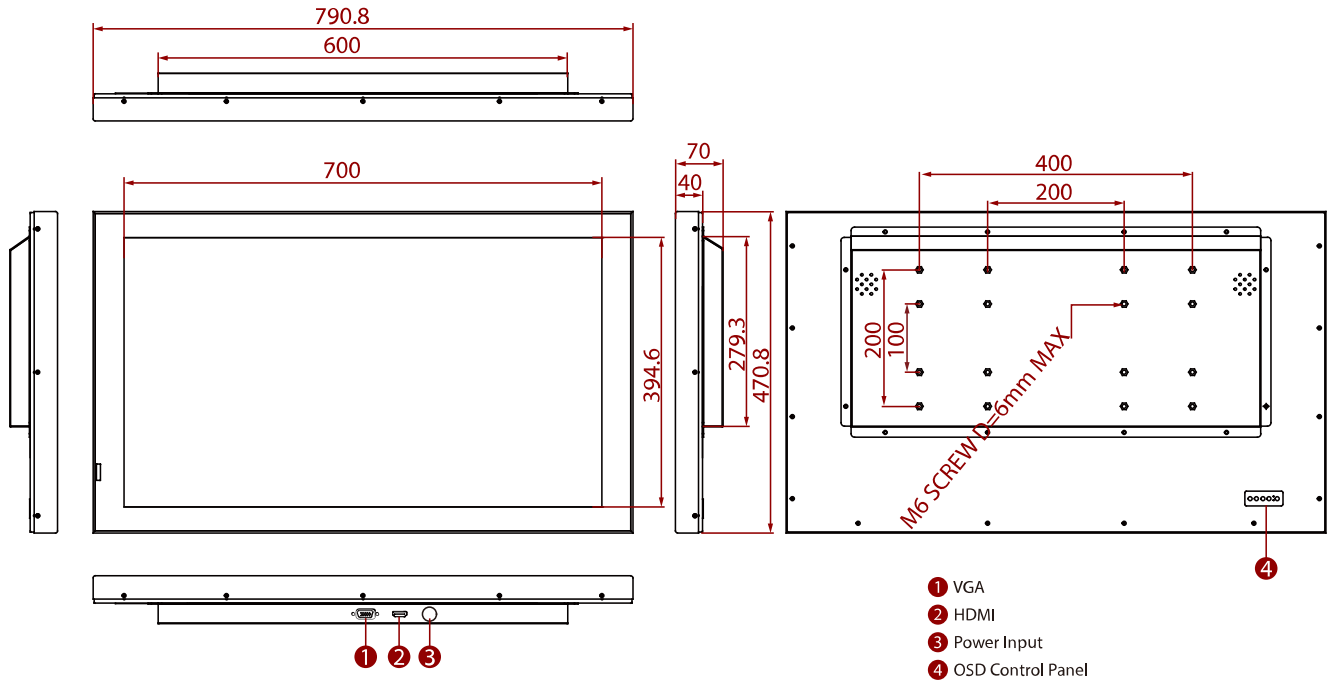

## 32" Chassis Transflective Display

### KEY FEATURES

- 32", 1920 x 1080
- VGA and HDMI input
- Chassis
- VESA mount
- Transflective

### SPECIFICATIONS

Display	
<b>Resolution</b>	1920x1080
<b>Contrast Ratio</b>	4000:1
<b>Display Color</b>	16.7M Colors
<b>Active Area</b>	698.4 x 392.85 mm
<b>Size</b>	32 inches
<b>Panel Brightness</b>	400 nits
<b>View Angles</b>	89,89,89,89
<b>Touch / Glass</b>	Protection Glass
Environment	
<b>Operating Humidity</b>	10% to 90% (non-condensing)
<b>Storage Temperature</b>	-10~60°C
<b>Operating Temperature</b>	0~50°C
Certification	
<b>Certification</b>	CE, FCC
IO Ports	
<b>Video</b>	1 x VGA 1 x HDMI (Optional) 1 x DVI (Optional)
<b>Audio</b>	Audio line in (3.5mm) (Optional) 2 x Speaker (Optional)
Mechanical	
<b>Dimension</b>	790.8 x 470.8 x 70 mm
<b>Enclosure</b>	Metal
<b>Mounting</b>	VESA Mount
<b>Cooling System</b>	Fanless Design
Accessory	
<b>Accessory</b>	1 x VGA cable 1 x HDMI cable 100~240V AC to DC Adapter Power Cord Manual VESA screws(Varies by product)
<b>Optional Accessory</b>	Remote Controller (Optional,Varies by product)
Power	
<b>Power Rating</b>	24V DC in
Control	
<b>Button</b>	5 Keys: -, +, Power, Esc, Enter

### DIMENSIONS UNIT:MM