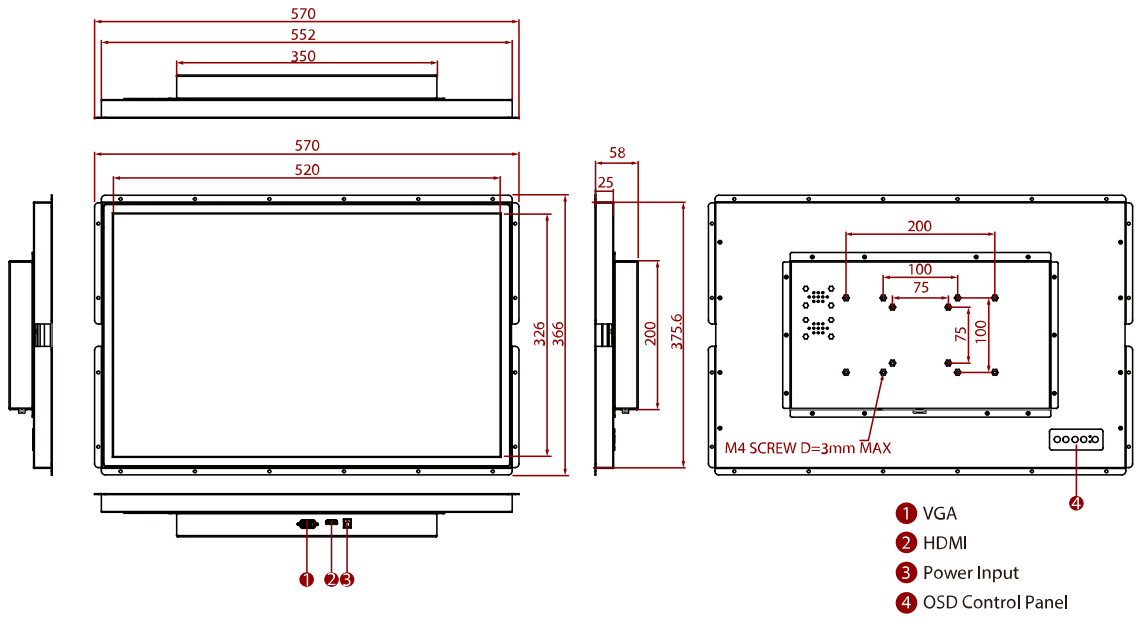

W24L100-OFS1

24" Open Frame Display

KEY FEATURES

- 24", 1920 x 1200
- VGA input
- Open frame
- VESA mount

SPECIFICATIONS

| Display | |
|------------------------------|---|
| Resolution | 1920x1200 |
| Contrast Ratio | 1000:1 |
| Display Color | 16.7M Colors |
| Active Area | 518.4x324.0 mm |
| Size | 24.0 inches |
| Panel Brightness | 300.0 nits |
| View Angles | 89,89,89,89 |
| Touch / Glass | Resistive Touch Screen (Optional) Protection Glass w/o Touch Function (Optional) SAW Touch (Surface Acoustic Wave) (Optional) |
| Environment | |
| Operating Humidity | 10% to 90% RH, Non-Condensing |
| Storage Temperature | -10°C to 60°C |
| Operating Temperature | 0°C to 50°C |
| Certification | |
| Certification | CE, FCC |
| IO Ports | |
| USB Port | 1 x USB for Touch Screen (Optional) |
| Audio | Audio line in (3.5mm) (Optional) 2 x Speaker (Optional) |
| Video | 1 x VGA 1 x HDMI (Optional) 1 x DVI (Optional) |
| Mechanical | |
| Dimension | 570 x 375 x 58 mm |
| Enclosure | Metal |
| Mounting | VESA Mount/ Rear Mount |
| Cooling System | Fanless Design |
| Accessory | |
| Accessory | 1 x VGA cable 1 x HDMI cable 100~240V AC to DC Adapter Power Cord Manual VESA screws(Varies by product) |
| Optional Accessory | Remote Controller (Optional,Varies by product) |
| Power | |
| Power Rating | 12V DC in 24V DC in (optional) |
| Control | |

DIMENSIONS UNIT:MM

NOTE

1. This is a simplified drawing and some components are not marked in detail.
2. Please contact our sales representative if you need further product information.
3. All specifications are subject to change without prior notice.
4. The product shown in this datasheet is a standard model. For diagrams that contain customized or optional I/O, please contact the Winmate Sales Team for more information.