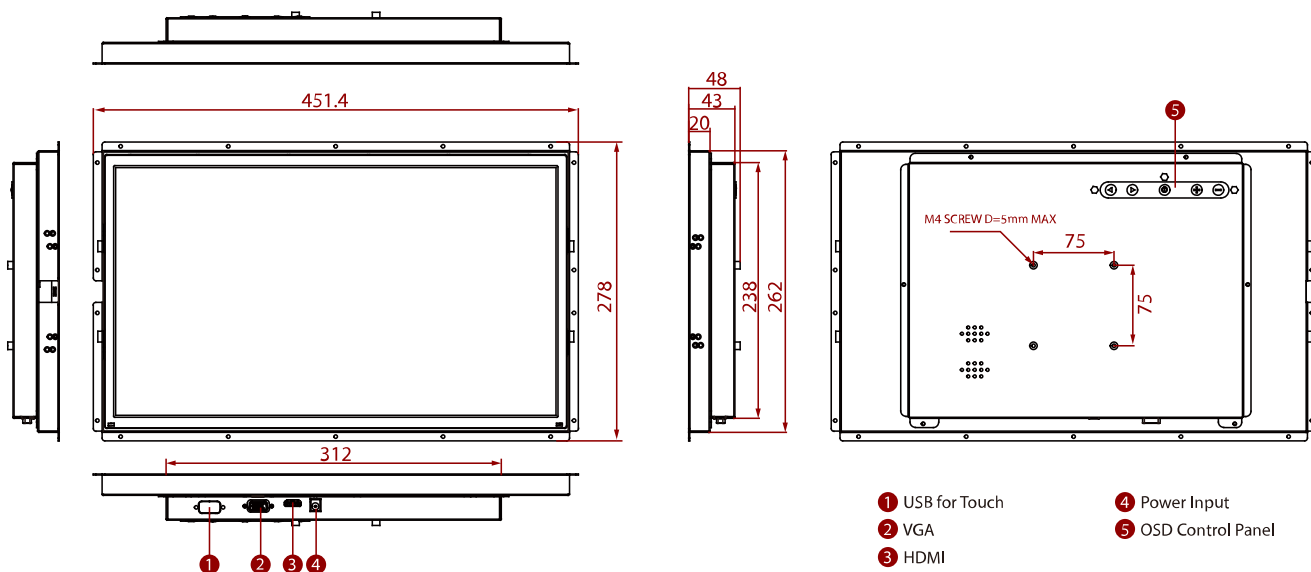

W18L100-OFA3HB

18.5" Open Frame High Brightness Display

KEY FEATURES

- 18.5", 1920 x 1080
- VGA and HDMI input
- Open frame
- VESA mount
- High brightness

SPECIFICATIONS

Display	
Resolution	1920x1080
Contrast Ratio	1000:1
Display Color	16.7M Colors
Active Area	408.96x230.04 mm
Size	18.5 inches
Panel Brightness	1000.0 nits
View Angles	89,89,89,89
Touch / Glass	Resistive Touch Screen (Optional) Protection Glass w/o Touch Function (Optional)
Environment	
Operating Humidity	10% to 90% RH, Non-Condensing
Storage Temperature	-10°C to 60°C
Operating Temperature	0°C to 50°C
Certification	
Certification	CE, FCC
IO Ports	
USB Port	1 x USB for Touch Screen (Optional)
Audio	Audio line in (3.5mm) (Optional) 2 x Speaker (Optional)
Video	1 x VGA 1 x HDMI (Optional) 1 x DVI (Optional)
Mechanical	
Dimension	451.4 x 278 x 48 mm
Enclosure	Metal
Mounting	VESA Mount/ Rear Mount
Cooling System	Fanless Design
Accessory	
Accessory	1 x VGA cable 1 x HDMI cable 100~240V AC to DC Adapter Power Cord Manual VESA screws(Varies by product)
Optional Accessory	Remote Controller (Optional,Varies by product)
Power	
Power Rating	12V DC in 24V DC in (optional)
Control	

DIMENSIONS UNIT:MM

NOTE

1. This is a simplified drawing and some components are not marked in detail.
2. Please contact our sales representative if you need further product information.
3. All specifications are subject to change without prior notice.
4. The product shown in this datasheet is a standard model. For diagrams that contain customized or optional I/O, please contact the Winmate Sales Team for more information.