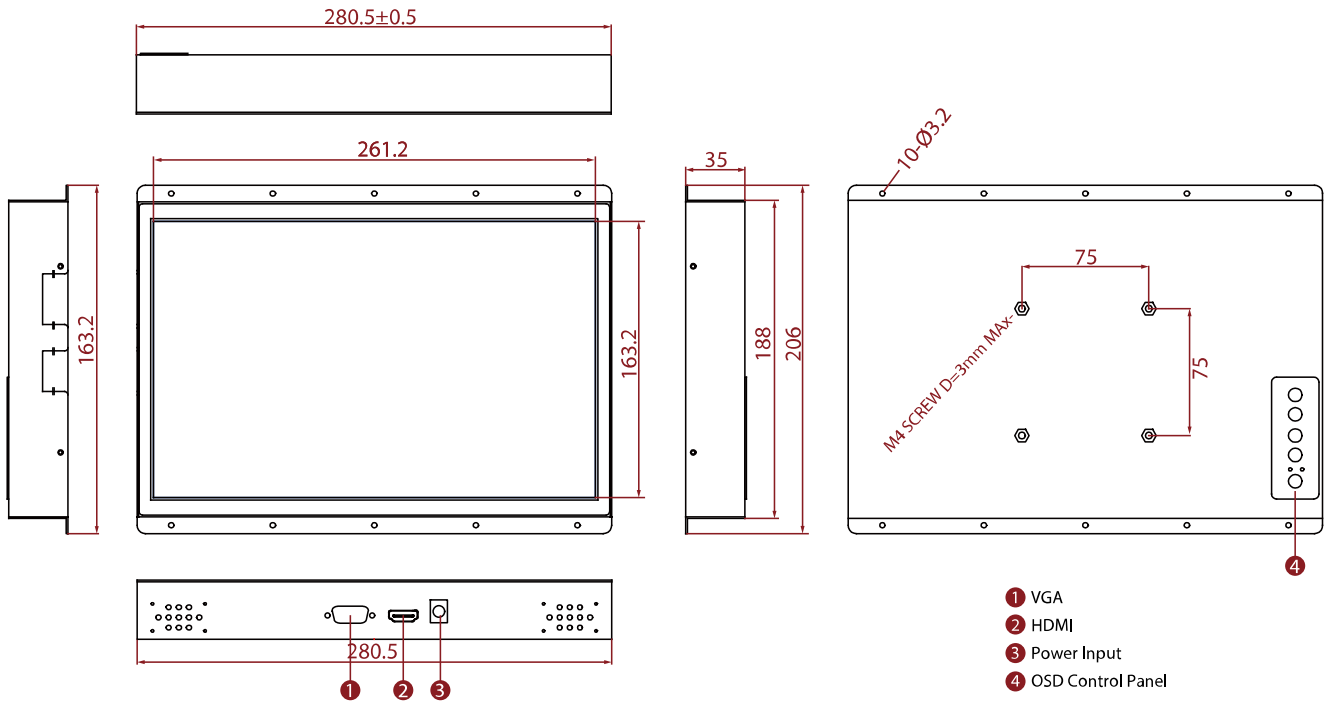

W12L100-OFM9HB

12.1" Open Frame High Brightness Display

KEY FEATURES

- 12.1", 1280 x 800
- VGA and HDMI input
- Open frame
- VESA mount
- High Brightness

SPECIFICATIONS

Display	
Resolution	1280x800
Contrast Ratio	1000:1
Display Color	16.2M Colors
Active Area	261.12x163.2 mm
Size	12.1 inches
Panel Brightness	1000.0 nits
View Angles	88,88,88,88
Touch / Glass	Resistive Touch Screen (Optional) Protection Glass w/o Touch Function (Optional) SAW Touch (Surface Acoustic Wave) (Optional)
Environment	
Operating Humidity	10% to 90% RH, Non-Condensing
Storage Temperature	-10°C to 60°C
Operating Temperature	0°C to 50°C
Certification	
Certification	CE, FCC
IO Ports	
USB Port	1 x USB for Touch Screen (Optional)
Audio	Audio line in (3.5mm) (Optional) 2 x Speaker (Optional)
Video	1 x VGA 1 x HDMI (Optional) 1 x DVI (Optional)
Mechanical	
Dimension	280 x 206 x 35 mm
Enclosure	Metal
Mounting	VESA Mount/ Rear Mount
Cooling System	Fanless Design
Accessory	
Accessory	1 x VGA cable 1 x HDMI cable 100~240V AC to DC Adapter Power Cord Manual VESA screws(Varies by product)
Optional Accessory	Remote Controller (Optional,Varies by product)
Power	
Power Rating	12V DC in 24V DC in (optional)
Control	

DIMENSIONS UNIT:MM

NOTE

1. This is a simplified drawing and some components are not marked in detail.
2. Please contact our sales representative if you need further product information.
3. All specifications are subject to change without prior notice.
4. The product shown in this datasheet is a standard model. For diagrams that contain customized or optional I/O, please contact the Winmate Sales Team for more information.