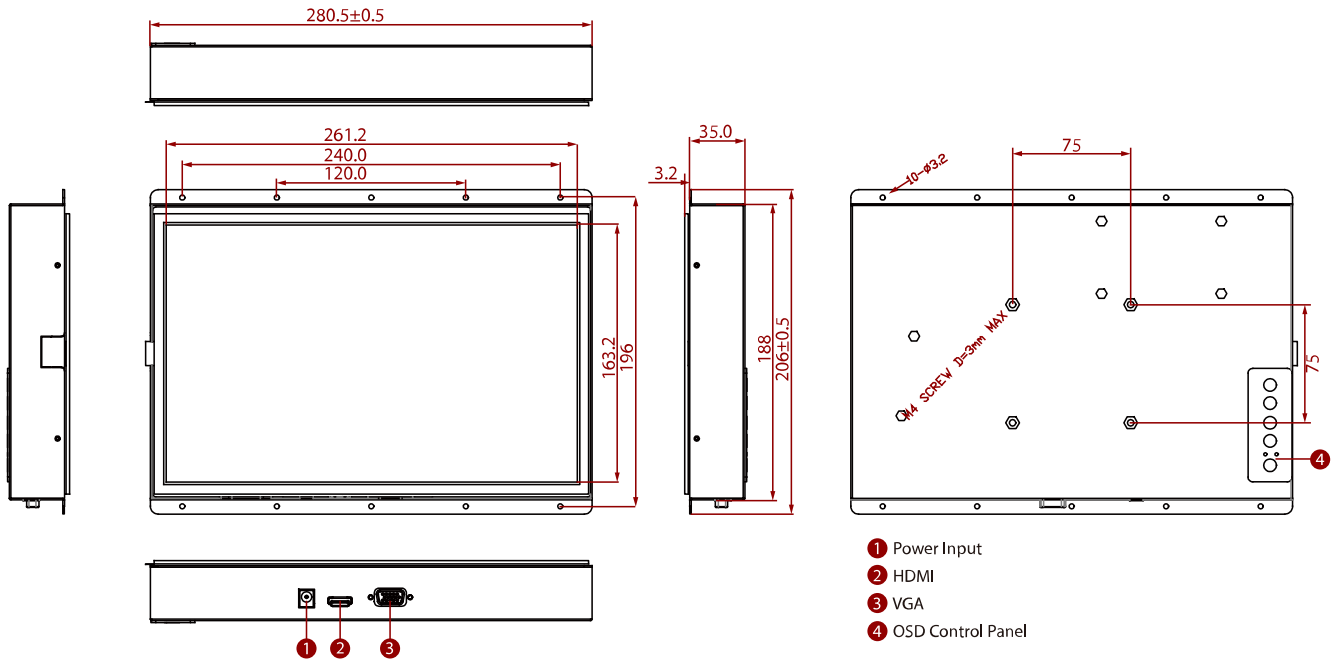

## 12.1" Open Frame Display

### KEY FEATURES

- 12.1inch, 1280 x 800 Open Frame Display
- VGA and HDMI input
- Open frame
- VESA mount

### SPECIFICATIONS

Display			
<b>Resolution</b>	1280x800	<b>Size</b>	12.1 inches
<b>Contrast Ratio</b>	1000:1	<b>Panel Brightness</b>	400.0 nits
<b>Display Color</b>	16.2M Colors	<b>View Angles</b>	88,88,88,88
<b>Active Area</b>	261.12x163.2 mm	<b>Touch / Glass</b>	Resistive Touch Screen (Optional) Protection Glass w/o Touch Function (Optional) SAW Touch (Surface Acoustic Wave) (Optional)
Environment			
<b>Operating Humidity</b>	10% to 90% RH, Non-Condensing	<b>Operating Temperature</b>	0°C to 50°C
<b>Storage Temperature</b>	-10°C to 60°C		
Certification			
<b>Certification</b>	CE, FCC		
IO Ports			
<b>USB Port</b>	1 x USB for Touch Screen (Optional)	<b>Video</b>	1 x VGA 1 x HDMI (Optional) 1 x DVI (Optional)
<b>Audio</b>	Audio line in (3.5mm) (Optional) 2 x Speaker (Optional)		
Accessory			
<b>Accessory</b>	1 x VGA cable 1 x HDMI cable 100~240V AC to DC Adapter Power Cord Manual VESA screws(Varies by product)	<b>Optional Accessory</b>	Remote Controller (Optional,Varies by product)
Power			
<b>Power Rating</b>	12V DC in 24V DC in (optional)		
Control			
<b>Button</b>	5 Keys: -, +, Power, Esc, Enter		

### DIMENSIONS UNIT:MM