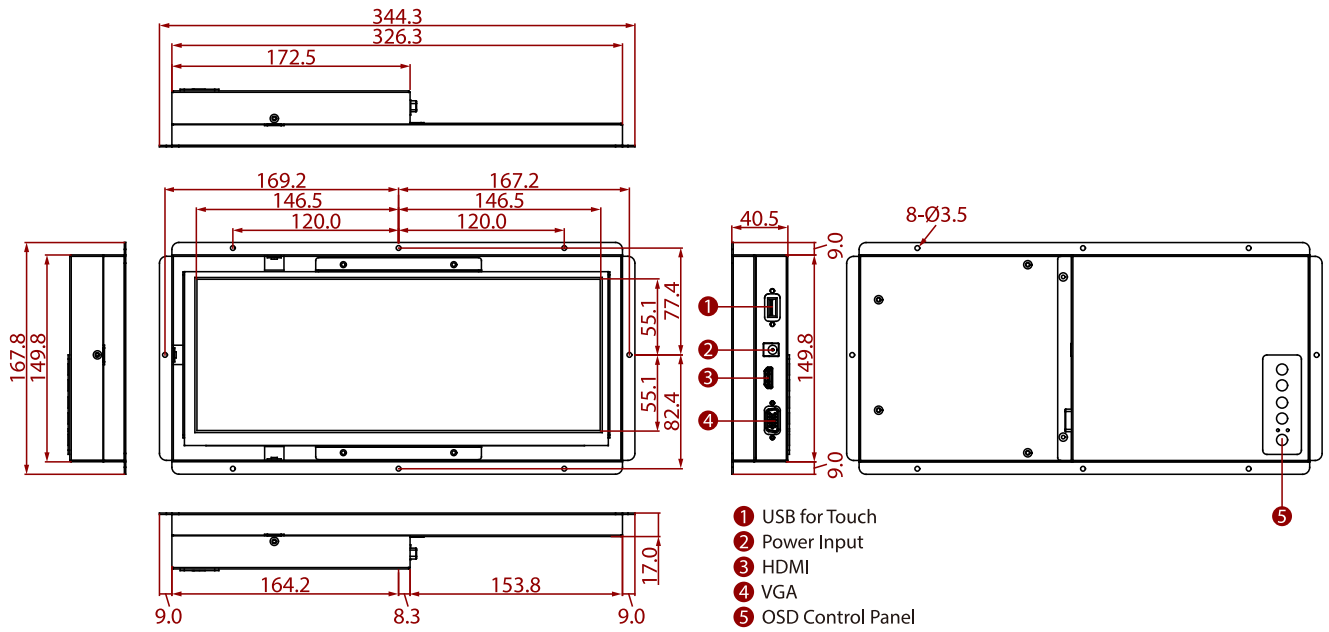

W12L100-OFB1

12.3" Open Frame Display

KEY FEATURES

- 12.3" 1920 x 720 Resolution
- VGA input and HDMI input
- Open frame

SPECIFICATIONS

Display			
Touch / Glass	Protection Glass	Resolution	1920x720
Size	12.3 inches	Contrast Ratio	1000:1
Panel Brightness	1000.0 nits	Display Color	16.7M Colors
View Angles	88,88,88,88	Active Area	292.92×110.22 mm
Environment			
Operating Humidity	10% to 90% RH, Non-Condensing	Operating Temperature	0°C to 50°C
Storage Temperature	-10°C to 60°C		
Certification			
Certification	CE, FCC		
IO Ports			
USB Port	1 x USB for Touch Screen (Optional)	Video	1 x VGA 1 x HDMI (Optional) 1 x DVI (Optional)
Audio	Audio line in (3.5mm) (Optional) 2 x Speaker (Optional)		
Mechanical			
Dimension	344.3 x 167.8 x 40.5 mm	Mounting	Panel Mount
Enclosure	Metal	Cooling System	Fanless Design
Accessory			
Accessory	1 x VGA cable 1 x HDMI cable 100~240V AC to DC Adapter Power Cord Manual VESA screws(Varies by product)	Optional Accessory	Remote Controller (Optional,Varies by product)
Power			
Power Rating	12V DC in 24V DC in (optional)		
Control			
Button	5 Keys: -, +, Power, Esc, Enter		

DIMENSIONS UNIT:MM

NOTE

- 1.This is a simplified drawing and some components are not marked in detail.
- 2.Please contact our sales representative if you need further product information.
- 3.All specifications are subject to change without prior notice.
- 4.The product shown in this datasheet is a standard model.For diagrams that contain customized or optional I/ O, please contact the Winmate Sales Team for more information.