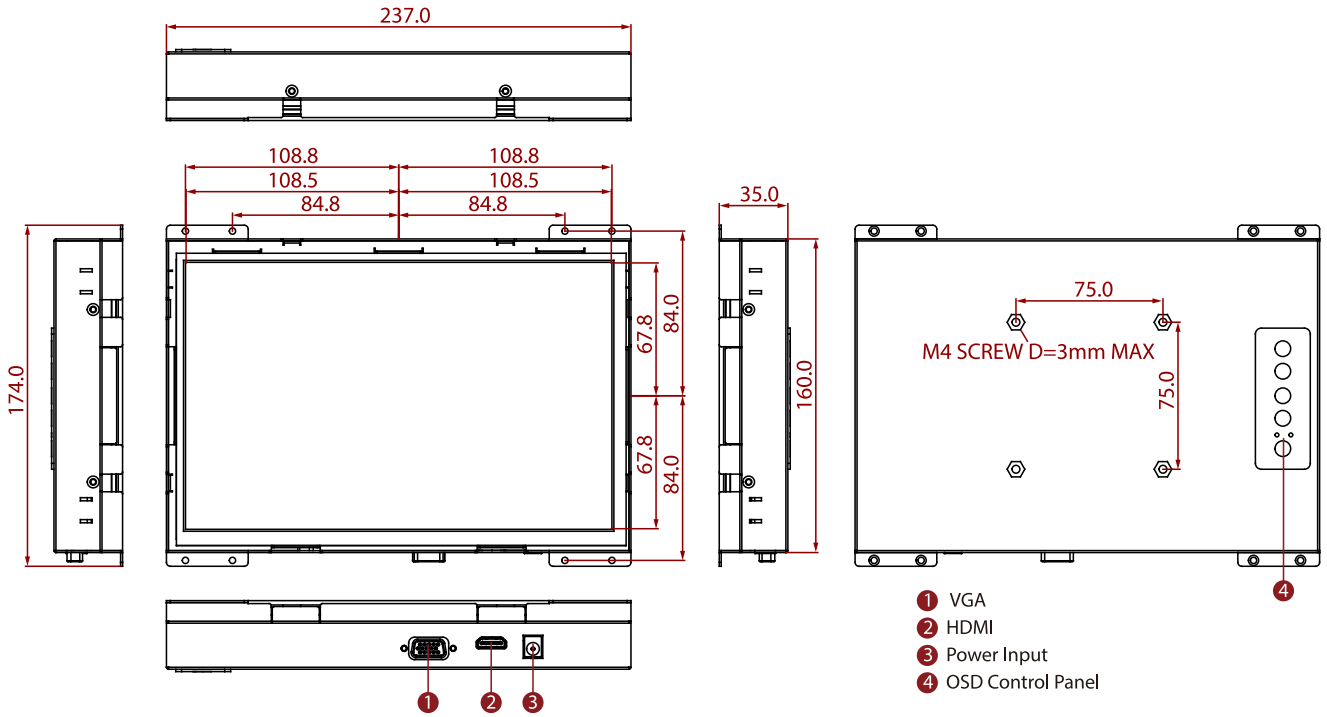

W10L100-OFH2

10.1" Open Frame Display

KEY FEATURES

- 10.1", 1280 x 800
- VGA and HDMI input
- Open frame
- VESA mount

SPECIFICATIONS

Display	
Resolution	1280x800
Contrast Ratio	800:1
Display Color	16.7M Colors
Active Area	216.96x135.6 mm
Size	10.1 inches
Panel Brightness	350.0 nits
View Angles	85,85,85,85
Touch / Glass	Resistive Touch Screen (Optional) Protection Glass w/o Touch Function (Optional)
Environment	
Operating Humidity	10% to 90% RH, Non-Condensing
Storage Temperature	-10°C to 60°C
Operating Temperature	0°C to 50°C
Certification	
Certification	CE, FCC
IO Ports	
USB Port	1 x USB for Touch Screen (Optional)
Audio	Audio line in (3.5mm) (Optional) 2 x Speaker (Optional)
Video	1 x VGA 1 x HDMI (Optional) 1 x DVI (Optional)
Mechanical	
Dimension	237 x 174 x 35 mm
Enclosure	Metal
Mounting	VESA Mount/ Rear Mount
Cooling System	Fanless Design
Accessory	
Accessory	1 x VGA cable 1 x HDMI cable 100~240V AC to DC Adapter Power Cord Manual VESA screws(Varies by product)
Optional Accessory	Remote Controller (Optional,Varies by product)
Power	
Power Rating	12V DC in 24V DC in (optional)
Control	

DIMENSIONS UNIT:MM

NOTE

1. This is a simplified drawing and some components are not marked in detail.
2. Please contact our sales representative if you need further product information.
3. All specifications are subject to change without prior notice.
4. The product shown in this datasheet is a standard model. For diagrams that contain customized or optional I/O, please contact the Winmate Sales Team for more information.