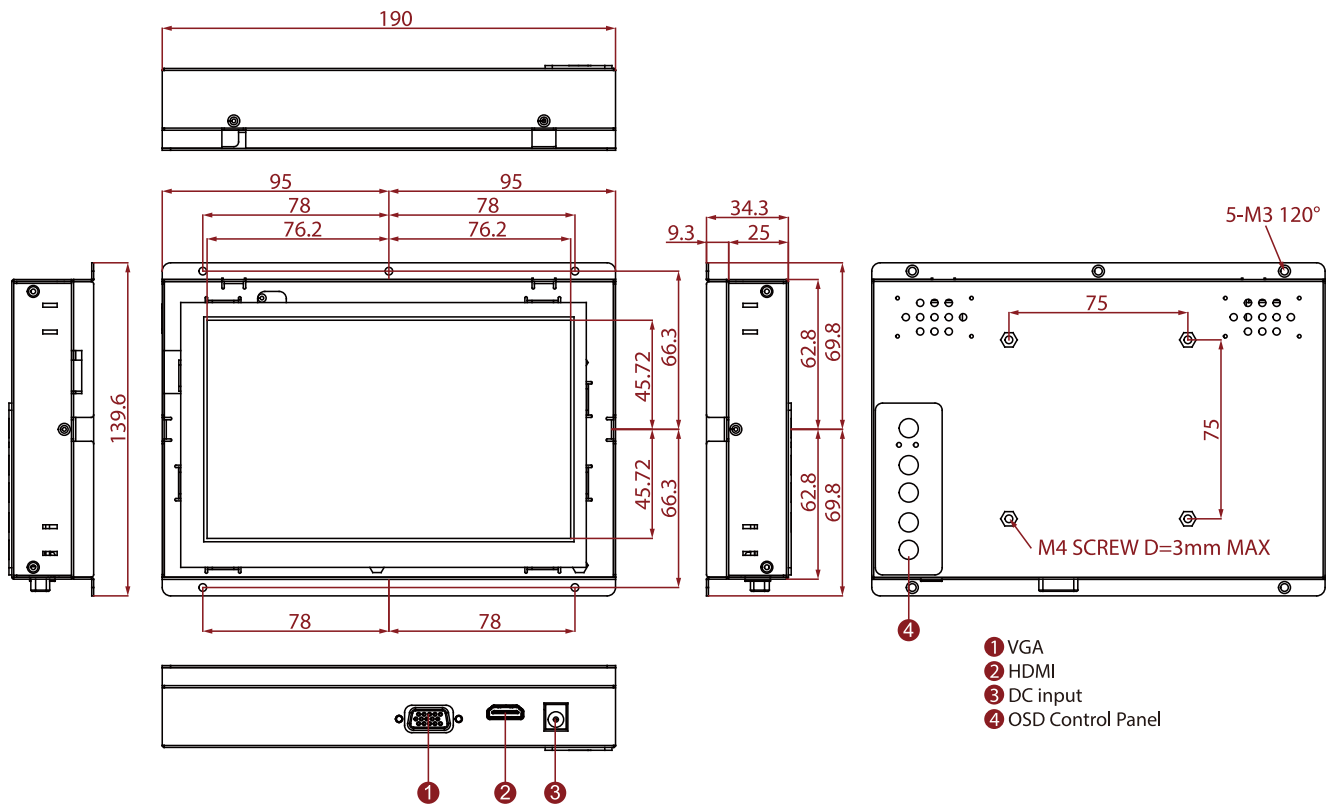

W07T700-OFA4

7" Open Frame Display

KEY FEATURES

- 7", 800 x 480
- VGA and HDMI input
- Open frame
- VESA mount

SPECIFICATIONS

Display	
Resolution	800x480
Contrast Ratio	1000:1
Display Color	16.2M Colors
Active Area	152.4x91.44 mm
Size	7.0 inches
Panel Brightness	400.0 nits
View Angles	80,80,80,80
Touch / Glass	Resistive Touch Screen (Optional) Protection Glass w/o Touch Function (Optional)
Environment	
Operating Humidity	10% to 90% RH, Non-Condensing
Storage Temperature	-10°C to 60°C
Operating Temperature	0°C to 50°C
Certification	
Certification	CE, FCC
IO Ports	
USB Port	1 x USB for Touch Screen (Optional)
Audio	Audio line in (3.5mm) (Optional) 2 x Speaker (Optional)
Video	1 x VGA 1 x HDMI (Optional) 1 x DVI (Optional)
Mechanical	
Dimension	190 x 138 x 34.3 mm
Enclosure	Metal
Mounting	VESA Mount/ Rear Mount
Cooling System	Fanless Design
Accessory	
Accessory	1 x VGA cable 1 x HDMI cable 100~240V AC to DC Adapter Power Cord Manual VESA screws(Varies by product)
Optional Accessory	Remote Controller (Optional,Varies by product)
Power	
Power Rating	12V DC in
Control	
Button	5 Keys: -, +, Power, Esc, Enter

DIMENSIONS UNIT:MM

NOTE

1. This is a simplified drawing and some components are not marked in detail.
2. Please contact our sales representative if you need further product information.
3. All specifications are subject to change without prior notice.
4. The product shown in this datasheet is a standard model. For diagrams that contain customized or optional I/O, please contact the Winmate Sales Team for more information.