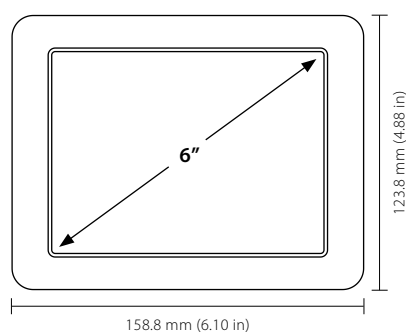

Technical information

SOFTWARE & LICENSE

- Access to the Visionect Software Suite, in charge of running an electronic paper sign
- Universal web CMS support. Easily display any web link, allowing for compatibility with all major content management systems
- Improved screen content performance and intelligent screen updates
- One-stop device management. Upload images, edit device settings, access analytics, and more
- A license is needed for every device
- One month of free cloud license is included with every device purchased

DISPLAY

- 6-inch (4:3 diagonal) interactive touch E Ink® electronic paper screen
- Full capacitive touch screen interface
- High visibility and contrast (surface treatment: anti-glare hard-coated front-surface)
- 180° viewing angle
- Resolution: 1024 × 758 pixels
- Active Area (H/W): 3.57 × 4.82 in (90.581 × 122.368 mm)
- Pixel Pitch (H/W): 0.005 × 0.005 in (0.1195 × 0.1195 mm); equivalent to 212 ppi
- Pixel Configuration: Square
- 16 level grayscale
- Refresh rate: 750 ms (4 bit full screen) – 100 ms (1 bit partial)
- Front light

CONNECTIVITY

- 2.4 GHz Wi-Fi (IEEE 802.11 b/g/n) standard, WPA2-PSK and WPA2-EAP support
- 2.4 GHz Bluetooth 5 support

POWER

- Patented ultra low energy architecture, only 1% of the power used by LCD.
- High performance rechargeable Lithium-Polymer 5,400 mAh battery, 3.25 oz (92 g). Up to several months of autonomy on a single battery charge. 5–7 hours charging time with a Micro-USB charger (output rating of 5 V, 1 A).
- Enclosed Micro-USB charging cable
- Cordless functionality

CASING

- ABS (acrylonitrile butadiene styrene) with PC (polycarbonate)
- Color: Black, Gray

DIMENSIONS & WEIGHT

- 6.10 × 4.88 × 0.47 in (158.8 × 123.8 × 12 mm)
- Device with back magnet: 9.9 oz (281 g)
- Box total: 15.87 oz (450 g)

MOUNTING

- Attachable to any surface with a self-adhesive Magnetic Mount that requires no tools (one included with each device, additional Magnetic Mount 5-Packs available for purchase).
- Compatible with a custom, anti-theft Secure Wall Mount 6-inch available for purchase.