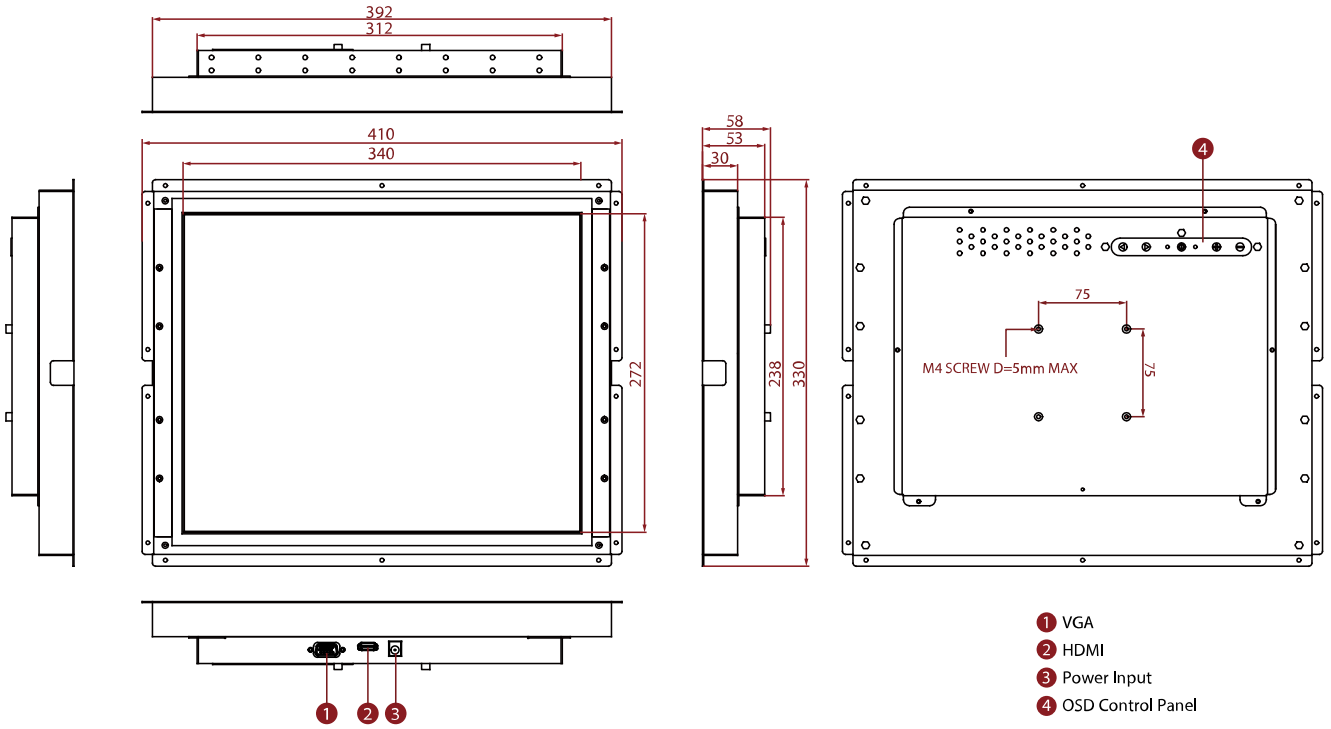

S17L500-OFA1TR

17" Open Frame Transflective Display

KEY FEATURES

- 17", 1280 x 1024
- VGA and HDMI input
- Open frame
- VESA mount
- Transflective

SPECIFICATIONS

Display	
Resolution	1280x1024
Contrast Ratio	1000:1
Display Color	16.2M Colors
Active Area	337.920x270.336 mm
Size	17.0 inches
Panel Brightness	400.0 nits
View Angles	85,85,80,80
Touch / Glass	Resistive Touch Screen (Optional) Protection Glass w/o Touch Function (Optional)
Environment	
Operating Humidity	10% to 90% RH, Non-Condensing
Storage Temperature	-10°C to 60°C
Operating Temperature	0°C to 50°C
Certification	
Certification	CE, FCC
IO Ports	
USB Port	1 x USB for Touch Screen (Optional)
Audio	Audio line in (3.5mm) (Optional) 2 x Speaker (Optional)
Video	1 x VGA 1 x HDMI (Optional) 1 x DVI (Optional)
Accessory	
Accessory	1 x VGA cable 1 x HDMI cable 100~240V AC to DC Adapter Power Cord Manual VESA screws(Varies by product)
Optional Accessory	Remote Controller (Optional,Varies by product)
Power	
Power Rating	12V DC in 24V DC in (optional)
Control	
Button	5 Keys: -, +, Power, Esc, Enter

DIMENSIONS UNIT:MM

NOTE

1. This is a simplified drawing and some components are not marked in detail.
2. Please contact our sales representative if you need further product information.
3. All specifications are subject to change without prior notice.
4. The product shown in this datasheet is a standard model. For diagrams that contain customized or optional I/O, please contact the Winmate Sales Team for more information.