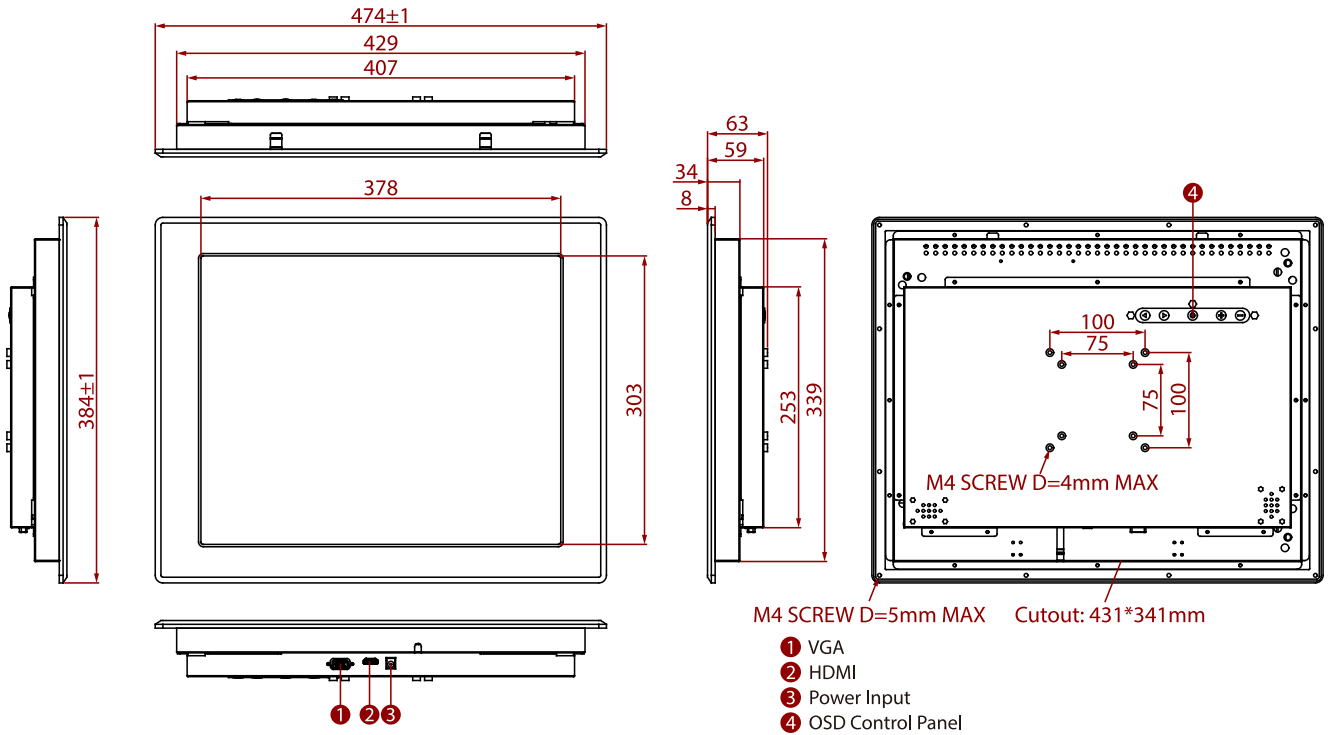

## 19" Resistive Touch Panel Mount Display

### SPECIFICATIONS

Display	
<b>Resolution</b>	1280x1024
<b>Contrast Ratio</b>	1000:1
<b>Display Color</b>	16.7M Colors
<b>Active Area</b>	376.32x301.06 mm
<b>Size</b>	19.0 inches
<b>Panel Brightness</b>	1000.0 nits
<b>View Angles</b>	85,85,80,80
<b>Touch / Glass</b>	Resistive Touch Screen Protection Glass w/o Touch Function (Optional)
Environment	
<b>Operating Humidity</b>	10% to 90% RH, Non-Condensing
<b>Storage Temperature</b>	-20°C to 70°C
<b>Operating Temperature</b>	-10°C to 60°C
Certification	
<b>Certification</b>	CE, FCC
IO Ports	
<b>USB Port</b>	1 x USB for Touch Screen
<b>Audio</b>	Audio line in (3.5mm) (Optional) 2 x Speaker (Optional)
<b>Video</b>	1 x VGA 1 x HDMI (Optional) 1 x DVI (Optional)
Mechanical	
<b>Dimension</b>	474 x 384 x 63 mm
<b>Enclosure</b>	Metal Housing with Aluminum Bezel
<b>Cut out</b>	446 x 356mm
<b>Mounting</b>	VESA Mount/ Panel Mount
<b>Cooling System</b>	Fanless Design
Accessory	
<b>Accessory</b>	1 x VGA cable 1 x HDMI cable 100~240V AC to DC Adapter Power Cord Manual VESA screws(Varies by product)
<b>Optional Accessory</b>	Remote Controller (Optional,Varies by product)
Power	
<b>Power Rating</b>	12V DC in 24V DC in (optional)

**Control**

**Button** 5 Keys: -, +, Power, Esc, Enter

**DIMENSIONS** UNIT:MM

**NOTE**

1. This is a simplified drawing and some components are not marked in detail.
2. Please contact our sales representative if you need further product information.
3. All specifications are subject to change without prior notice.
4. The product shown in this datasheet is a standard model. For diagrams that contain customized or optional I/O, please contact the Winmate Sales Team for more information.