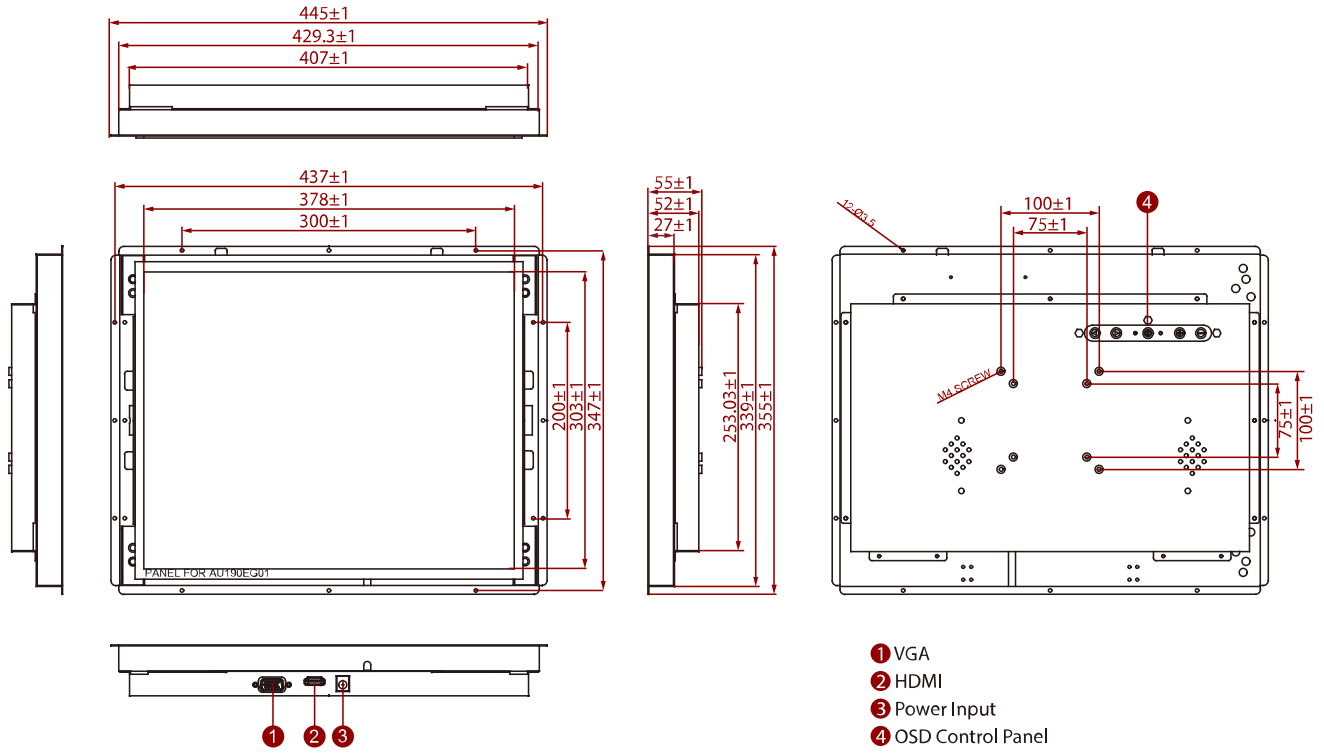

R19L300-OFA1HB

19" Open Frame High Brightness Display

KEY FEATURES

- 19", 1280 x 1024
- VGA and HDMI input
- Open Frame
- VESA mount
- High brightness

SPECIFICATIONS

Display	
Resolution	1280x1024
Contrast Ratio	1000:1
Display Color	16.7M Colors
Active Area	376.32x301.06 mm
Size	19.0 inches
Panel Brightness	1000.0 nits
View Angles	85,85,80,80
Touch / Glass	Resistive Touch Screen (Optional) Protection Glass w/o Touch Function (Optional) SAW Touch (Surface Acoustic Wave) (Optional)
Environment	
Operating Humidity	10% to 90% RH, Non-Condensing
Storage Temperature	-10°C to 60°C
Operating Temperature	0°C to 50°C
Certification	
Certification	CE, FCC
IO Ports	
USB Port	1 x USB for Touch Screen (Optional)
Audio	Audio line in (3.5mm) (Optional) 2 x Speaker (Optional)
Video	1 x VGA 1 x HDMI (Optional) 1 x DVI (Optional)
Mechanical	
Dimension	445 x 355 x 55 mm
Enclosure	Metal
Mounting	VESA Mount/ Rear Mount
Cooling System	Fanless Design
Accessory	
Accessory	1 x VGA cable 1 x HDMI cable 100~240V AC to DC Adapter Power Cord Manual VESA screws(Varies by product)
Optional Accessory	Remote Controller (Optional,Varies by product)
Power	
Power Rating	12V DC in 24V DC in (optional)
Control	

DIMENSIONS UNIT:MM

NOTE

1. This is a simplified drawing and some components are not marked in detail.
2. Please contact our sales representative if you need further product information.
3. All specifications are subject to change without prior notice.
4. The product shown in this datasheet is a standard model. For diagrams that contain customized or optional I/O, please contact the Winmate Sales Team for more information.