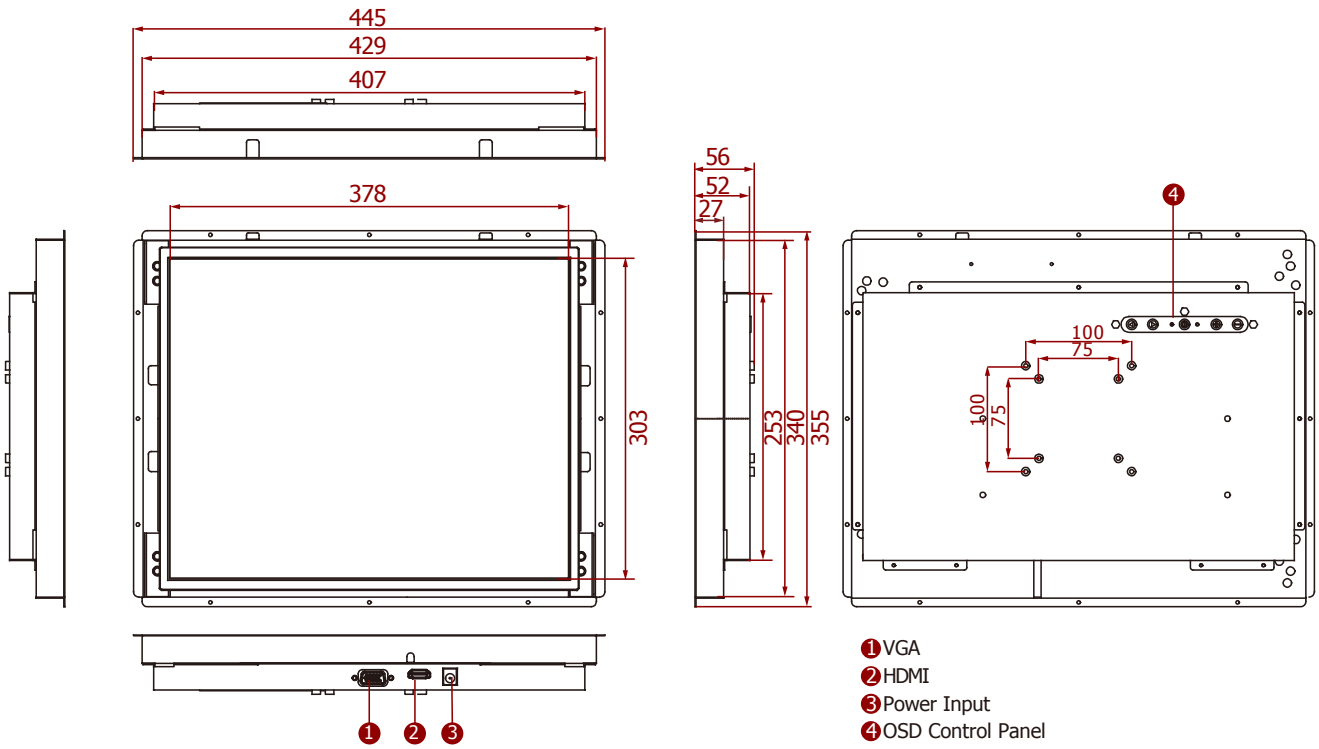

R19L300-OFA1

19" Open Frame Display

KEY FEATURES

- 19", 1280 x 1024
- VGA and HDMI input
- Open frame
- VESA mount

SPECIFICATIONS

| Display | |
|------------------------------|---|
| Resolution | 1280x1024 |
| Contrast Ratio | 1000:1 |
| Display Color | 16.7M Colors |
| Active Area | 376.32x301.06 mm |
| Size | 19.0 inches |
| Panel Brightness | 400.0 nits |
| View Angles | 85,85,80,80 |
| Touch / Glass | Resistive Touch Screen (Optional) Protection Glass w/o Touch Function (Optional) SAW Touch (Surface Acoustic Wave) (Optional) |
| Environment | |
| Operating Humidity | 10% to 90% RH, Non-Condensing |
| Storage Temperature | -10°C to 60°C |
| Operating Temperature | 0°C to 50°C |
| Certification | |
| Certification | CE, FCC |
| IO Ports | |
| USB Port | 1 x USB for Touch Screen (Optional) |
| Audio | Audio line in (3.5mm) (Optional) 2 x Speaker (Optional) |
| Video | 1 x VGA 1 x HDMI (Optional) 1 x DVI (Optional) |
| Mechanical | |
| Dimension | 445 x 355 x 56 mm |
| Enclosure | Metal |
| Mounting | VESA Mount/ Rear Mount |
| Cooling System | Fanless Design |
| Accessory | |
| Accessory | 1 x VGA cable 1 x HDMI cable 100~240V AC to DC Adapter Power Cord Manual VESA screws(Varies by product) |
| Optional Accessory | Remote Controller (Optional,Varies by product) |
| Power | |
| Power Rating | 12V DC in 24V DC in (optional) |
| Control | |

DIMENSIONS UNIT:MM

NOTE

1. This is a simplified drawing and some components are not marked in detail.
2. Please contact our sales representative if you need further product information.
3. All specifications are subject to change without prior notice.
4. The product shown in this datasheet is a standard model. For diagrams that contain customized or optional I/O, please contact the Winmate Sales Team for more information.