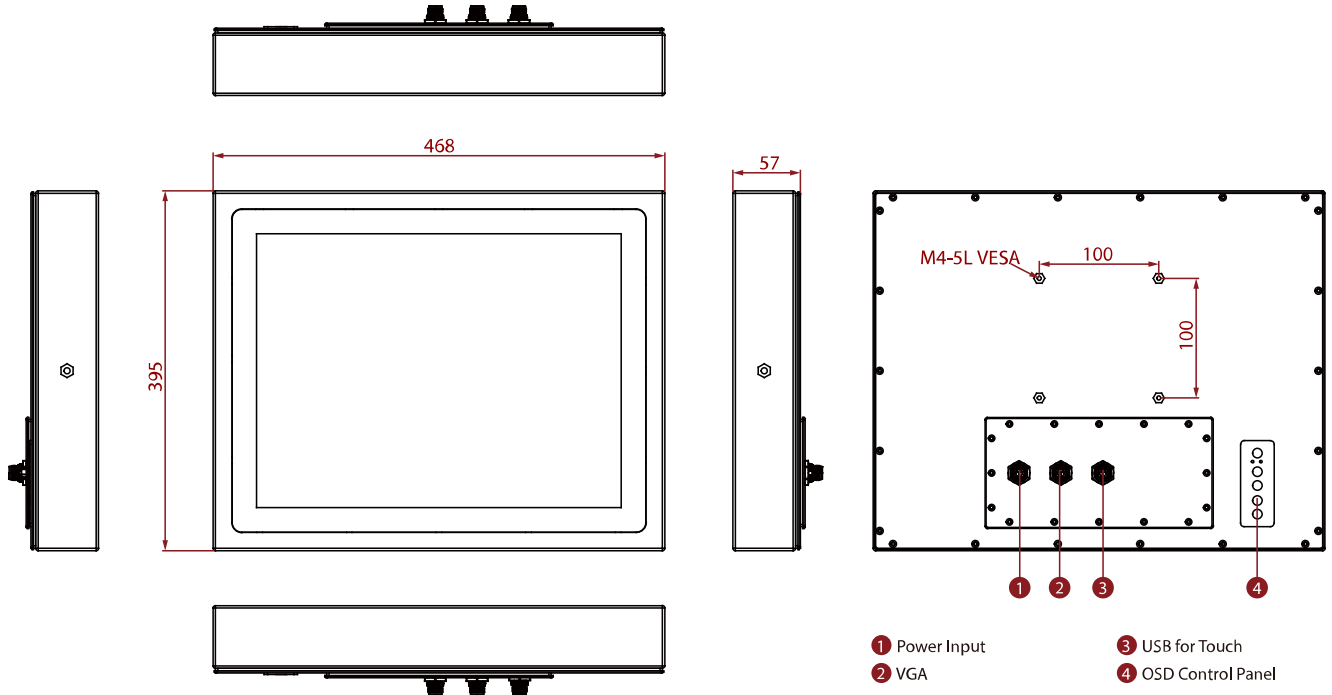

SPECIFICATIONS

Display	
Resolution	1280x1024
Contrast Ratio	1000:1
Display Color	16.7M Colors
Active Area	376.32x301.06 mm
Size	19 inches
Panel Brightness	250 nits
View Angles	85,85,80,80
Touch / Glass	Projected Capacitive Multi Touch Screen
Mechanical	
Dimension	468 x 395 x 57 mm
Enclosure	Stainless Housing
Mounting	VESA Mount Yoke Mount
Cooling System	Fanless design
Environment	
Operating Humidity	10% to 90% RH, Non-Condensing
Storage Temperature	-20°C to 60°C
Operating Temperature	0°C to 45°C
IP rating	IP65
Certification	
Certification	CE, FCC
IO Ports	
USB Port	1 x M12 waterproof connector for touch screen control
Video	1x M12 type connector for VGA input 1x waterproof connector for DVI input (Optional) 1x waterproof connector for HDMI input (Optional)
Indicator	1 x LED Indicator for power 1 x LED Indicator for status
Control	
Button	1 x Power Button 1 x Adjust up button 1 x Adjust down button 1 x ESC (Auto) button 1 x OK (Menu) button
Accessory	
Accessory	100~240V AC to DC Adapter with waterproof connector Power Cord External USB cable with waterproof connector for touchscreen control External VGA cable with waterproof connector
Optional Accessory	External HDMI cable with waterproof connector (Optional) External DVI cable with waterproof connector (Optional)

Waterproof caps
Manual
VESA screws

Power

Power Rating 12V DC (M12 type)

DIMENSIONS UNIT:MM

NOTE

1. This is a simplified drawing and some components are not marked in detail.
2. Please contact our sales representative if you need further product information.
3. All specifications are subject to change without prior notice.
4. The product shown in this datasheet is a standard model. For diagrams that contain customized or optional I/O, please contact the Winmate Sales Team for more information.