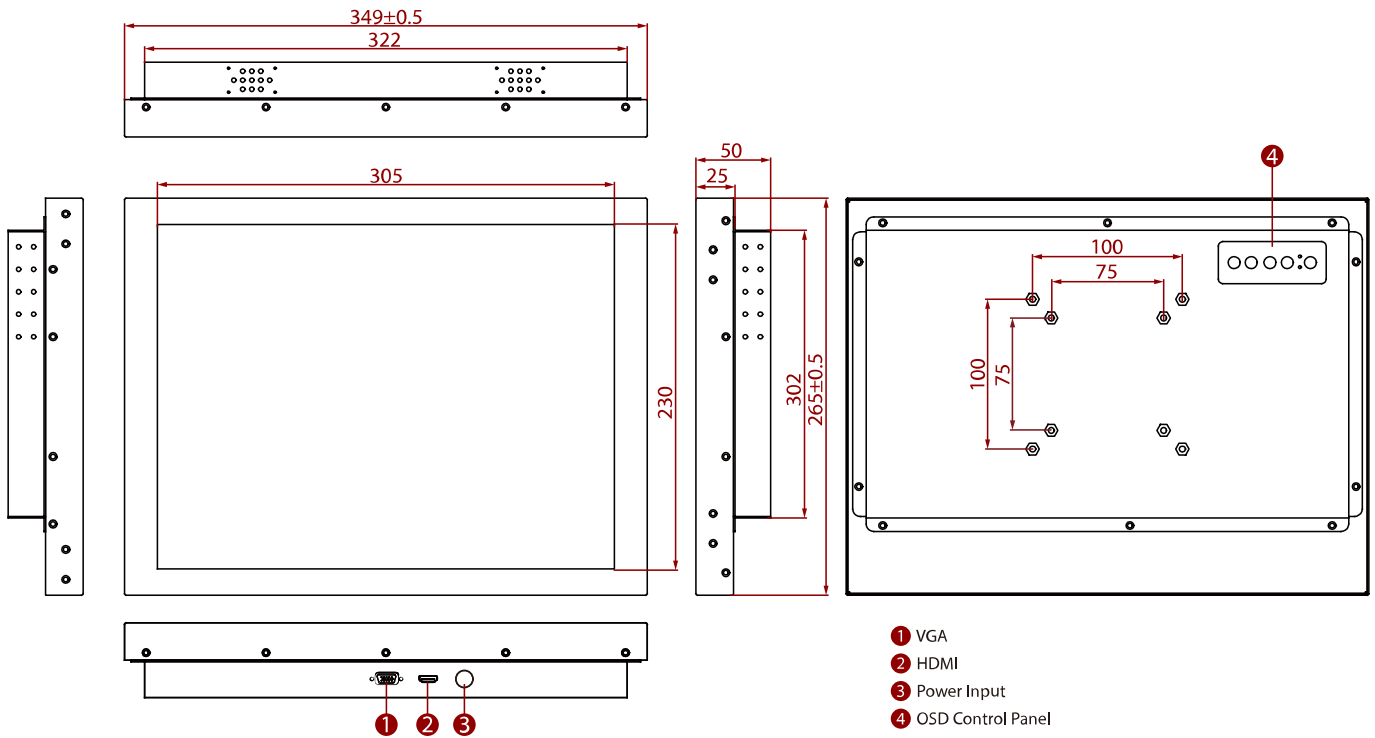

R15L100-CHA3WT

15" Chassis Wide Temperature Display

KEY FEATURES

- 15", 1024 x 768
- VGA and HDMI input
- Chassis
- VESA mount
- Wide temperature -20~60°C

SPECIFICATIONS

Display	
Resolution	1024x768
Contrast Ratio	2500:1
Display Color	16.7M Colors
Active Area	304.1x228.1 mm
Size	15 inches
Panel Brightness	500 nits
View Angles	88,88,88,88
Touch / Glass	Resistive Touch Screen Protection Glass w/o Touch Function (Optional) SAW Touch (Surface Acoustic Wave) (Optional)
Environment	
Operating Humidity	30% to 90% (non-condensing)
Storage Temperature	-25~65°C
Operating Temperature	-20~60°C
Certification	
Certification	CE, FCC
IO Ports	
USB Port	1 x USB for Touch Screen
Video	1 x VGA 1 x HDMI (Optional) 1 x DVI (Optional)
Audio	Audio line in (3.5mm) (Optional) 2 x Speaker (Optional)
Mechanical	
Dimension	349 x 230 x 50 mm
Mounting	VESA Mount
Enclosure	Metal Housing with Aluminum Bezel
Cooling System	Fanless Design
Accessory	
Accessory	1 x VGA cable 1 x HDMI cable 100~240V AC to DC Adapter Power Cord Manual VESA screws(Varies by product)
Optional Accessory	Remote Controller (Optional,Varies by product)
Power	
Power Rating	12V DC input
Control	

DIMENSIONS UNIT:MM

NOTE

1. This is a simplified drawing and some components are not marked in detail.
2. Please contact our sales representative if you need further product information.
3. All specifications are subject to change without prior notice.
4. The product shown in this datasheet is a standard model. For diagrams that contain customized or optional I/O, please contact the Winmate Sales Team for more information.