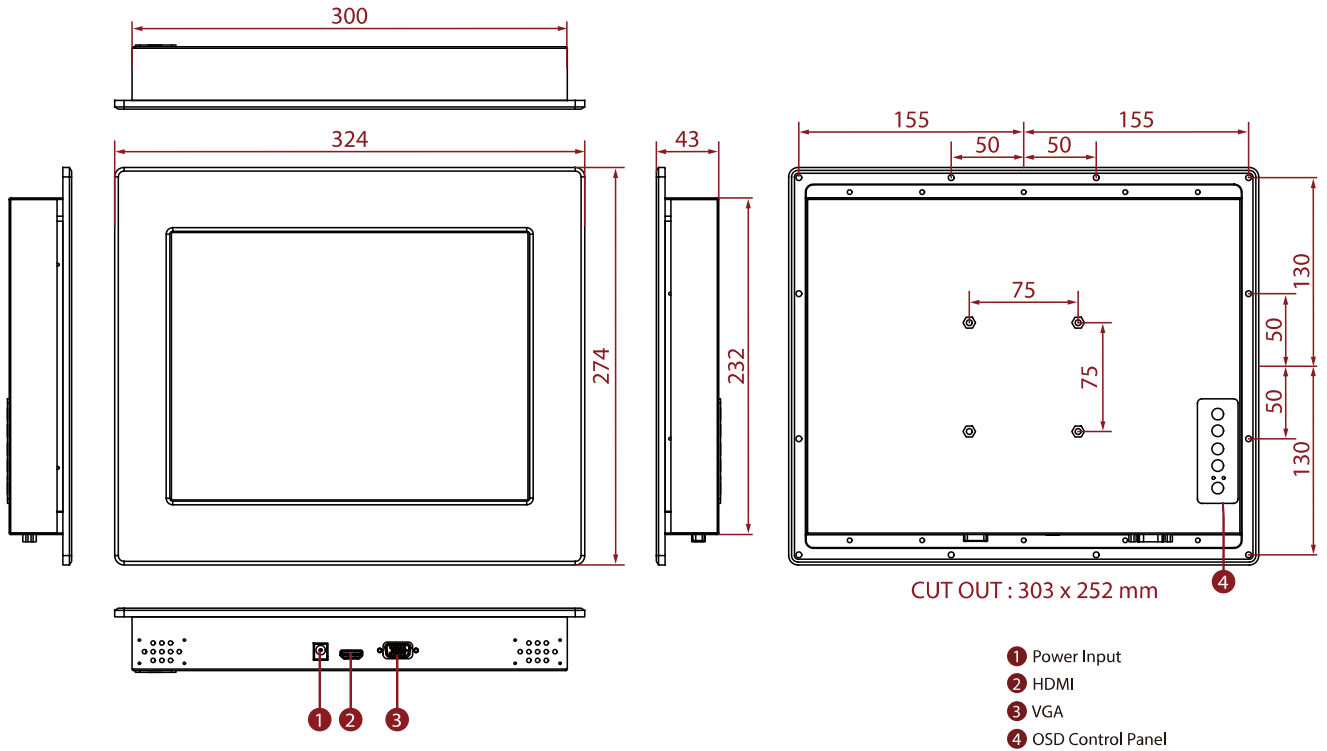

## 12.1" Panel Mount Display

### KEY FEATURES

- 12.1", 800 x 600
- VGA and HDMI input
- Panel mount
- VESA mount

### SPECIFICATIONS

Display			
<b>Resolution</b>	800x600	<b>Size</b>	12.1 inches
<b>Contrast Ratio</b>	700:1	<b>Panel Brightness</b>	450.0 nits
<b>Display Color</b>	16.2M Colors	<b>View Angles</b>	80,80,75,65
<b>Active Area</b>	246x184.5 mm	<b>Touch / Glass</b>	Resistive Touch Screen Protection Glass w/o Touch Function (Optional) SAW Touch (Surface Acoustic Wave) (Optional)
Environment			
<b>Operating Humidity</b>	10% to 90% RH, Non-Condensing	<b>Operating Temperature</b>	0°C to 50°C
<b>Storage Temperature</b>	-10°C to 60°C		
Certification			
<b>Certification</b>	CE, FCC		
IO Ports			
<b>USB Port</b>	1 x USB for Touch Screen	<b>Video</b>	1 x VGA 1 x HDMI (Optional) 1 x DVI (Optional)
<b>Audio</b>	Audio line in (3.5mm) (Optional) 2 x Speaker (Optional)		
Mechanical			
<b>Dimension</b>	324 x 274 x 43 mm	<b>Weight</b>	2.3 kg
<b>Mounting</b>	VESA Mount/ Panel Mount	<b>Enclosure</b>	Metal Housing with Aluminum Bezel
<b>Cooling System</b>	Fanless Design	<b>Cut out</b>	303 x 252mm
Accessory			
<b>Accessory</b>	1 x VGA cable 1 x HDMI cable 100~240V AC to DC Adapter Power Cord Manual VESA screws(Varies by product)	<b>Optional Accessory</b>	Remote Controller (Optional,Varies by product)
Power			
<b>Power Rating</b>	12V DC in 24V DC in (optional)		

**Control**

**Button** 5 Keys: -, +, Power, Esc, Enter

**DIMENSIONS** UNIT:MM

**NOTE**

1. This is a simplified drawing and some components are not marked in detail.
2. Please contact our sales representative if you need further product information.
3. All specifications are subject to change without prior notice.
4. The product shown in this datasheet is a standard model. For diagrams that contain customized or optional I/O, please contact the Winmate Sales Team for more information.