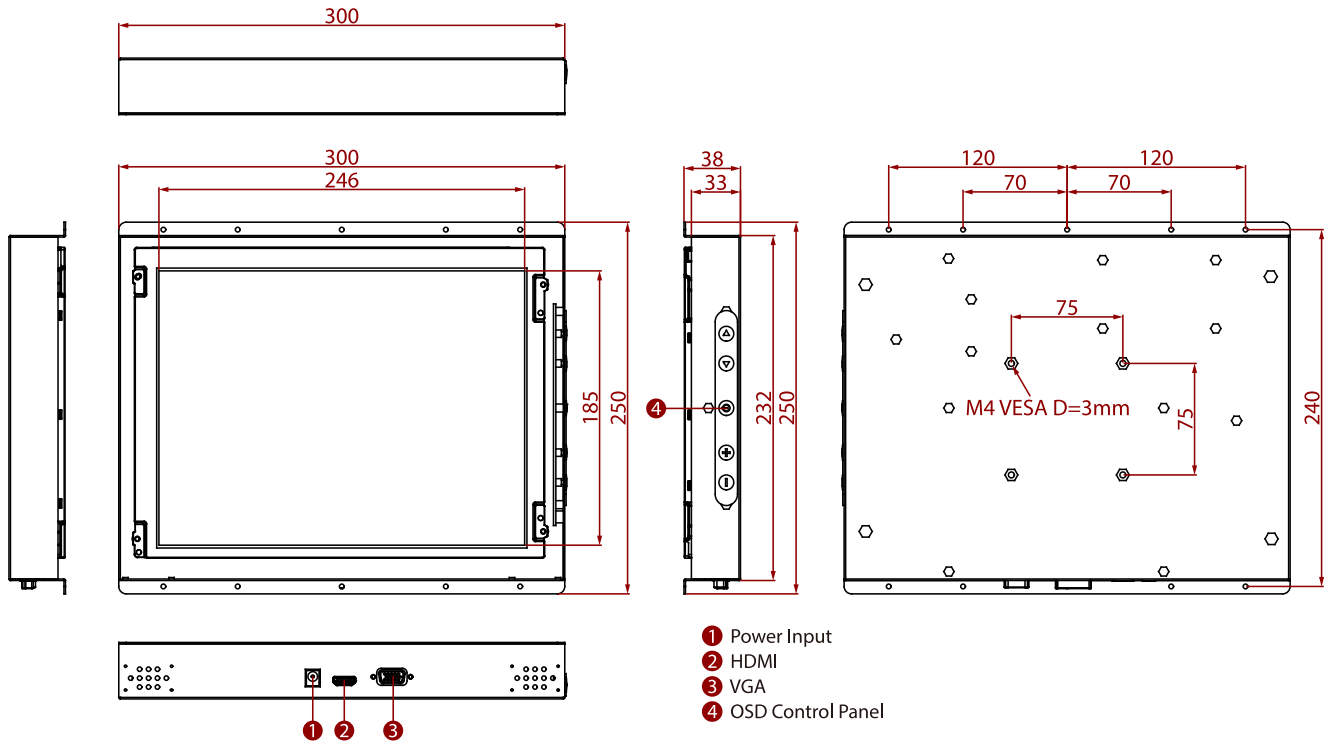

R12T600-OFL1HB

12.1" Open Frame High Brightness Display

KEY FEATURES

- 12.1", 800 x 600
- VGA and HDMI input
- Open frame
- VESA mount
- High brightness

SPECIFICATIONS

Display	
Resolution	800x600
Contrast Ratio	700:1
Display Color	16.2M Colors
Active Area	246x184.5 mm
Size	12.1 inches
Panel Brightness	1000.0 nits
View Angles	80,80,75,65
Touch / Glass	Resistive Touch Screen (Optional) Protection Glass w/o Touch Function (Optional) SAW Touch (Surface Acoustic Wave) (Optional)
Environment	
Operating Humidity	10% to 90% RH, Non-Condensing
Storage Temperature	-10°C to 60°C
Operating Temperature	0°C to 50°C
Certification	
Certification	CE, FCC
IO Ports	
USB Port	1 x USB for Touch Screen (Optional)
Audio	Audio line in (3.5mm) (Optional) 2 x Speaker (Optional)
Video	1 x VGA 1 x HDMI (Optional) 1 x DVI (Optional)
Mechanical	
Dimension	300 x 250 x 38 mm
Enclosure	Metal
Mounting	VESA Mount/ Rear Mount
Cooling System	Fanless Design
Accessory	
Accessory	1 x VGA cable 1 x HDMI cable 100~240V AC to DC Adapter Power Cord Manual VESA screws(Varies by product)
Optional Accessory	Remote Controller (Optional,Varies by product)
Power	
Power Rating	12V DC in 24V DC in (optional)
Control	

DIMENSIONS UNIT:MM

NOTE

1. This is a simplified drawing and some components are not marked in detail.
2. Please contact our sales representative if you need further product information.
3. All specifications are subject to change without prior notice.
4. The product shown in this datasheet is a standard model. For diagrams that contain customized or optional I/O, please contact the Winmate Sales Team for more information.