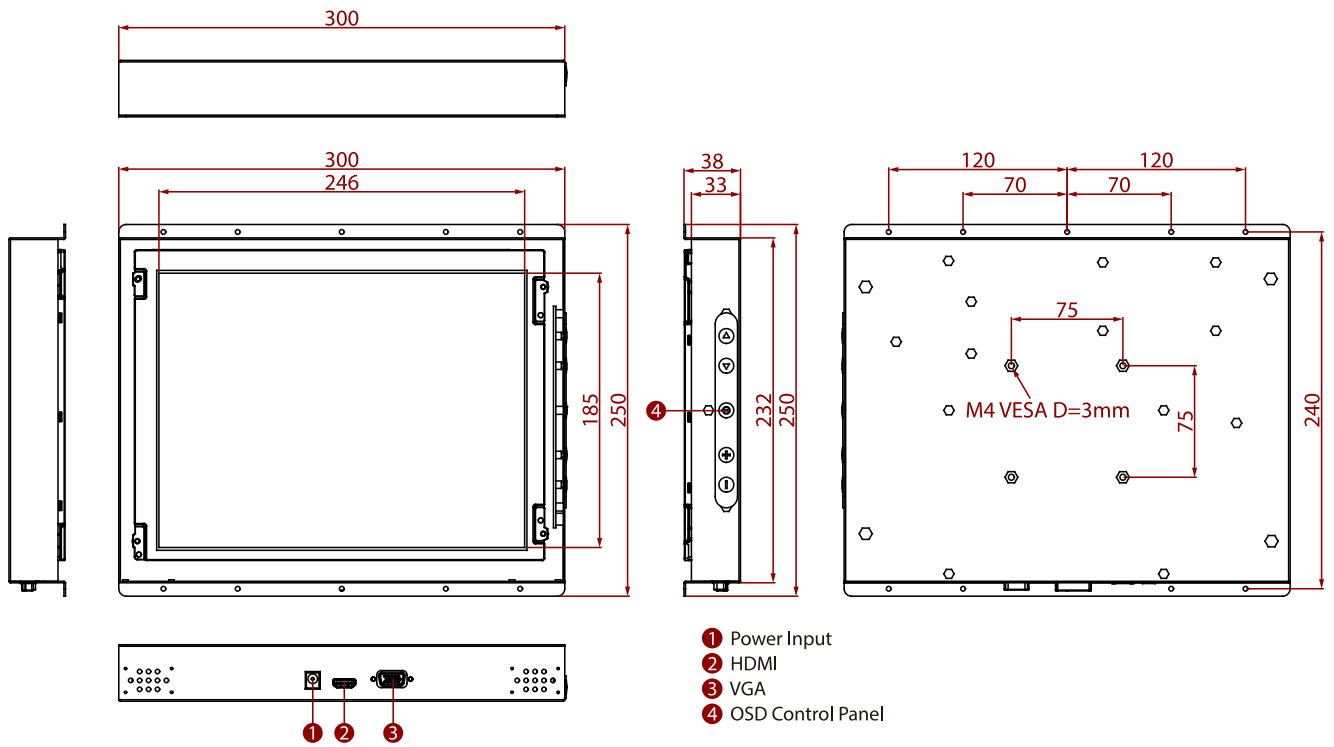

R12T600-OFL1

12.1" Open Frame Display

KEY FEATURES

- 12.1", 800 x 600
- VGA and HDMI input
- Open frame
- VESA mount

SPECIFICATIONS

Display	
Resolution	800x600
Contrast Ratio	700:1
Display Color	16.2M Colors
Active Area	246x184.5 mm
Size	12.1 inches
Panel Brightness	450.0 nits
View Angles	80,80,75,65
Touch / Glass	Resistive Touch Screen (Optional) Protection Glass w/o Touch Function (Optional) SAW Touch (Surface Acoustic Wave) (Optional)
Environment	
Operating Humidity	10% to 90% RH, Non-Condensing
Storage Temperature	-10°C to 60°C
Operating Temperature	0°C to 50°C
Certification	
Certification	CE, FCC
IO Ports	
USB Port	1 x USB for Touch Screen (Optional)
Audio	Audio line in (3.5mm) (Optional) 2 x Speaker (Optional)
Video	1 x VGA 1 x HDMI (Optional) 1 x DVI (Optional)
Mechanical	
Dimension	300 x 250 x 40 mm
Mounting	VESA Mount/ Rear Mount
Cooling System	Fanless Design
Weight	1.9 kg
Enclosure	Metal
Accessory	
Accessory	1 x VGA cable 1 x HDMI cable 100~240V AC to DC Adapter Power Cord Manual VESA screws(Varies by product)
Optional Accessory	Remote Controller (Optional,Varies by product)
Power	
Power Rating	12V DC in 24V DC in (optional)

Control

Button 5 Keys: -, +, Power, Esc, Enter

DIMENSIONS UNIT:MM

NOTE

1. This is a simplified drawing and some components are not marked in detail.
2. Please contact our sales representative if you need further product information.
3. All specifications are subject to change without prior notice.
4. The product shown in this datasheet is a standard model. For diagrams that contain customized or optional I/O, please contact the Winmate Sales Team for more information.