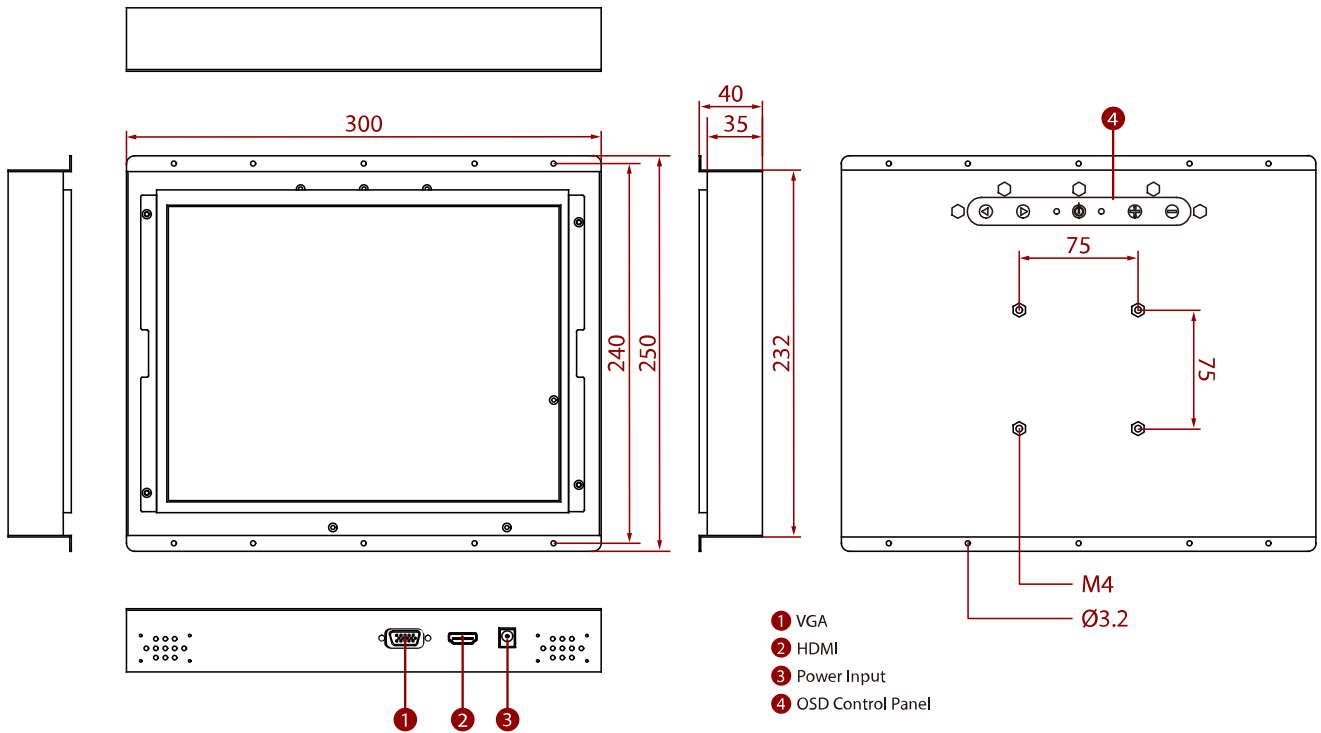

## 12.1" Open Frame Transflective Display

### KEY FEATURES

- 12.1", 1024 x 768 Open Frame Transflective Display
- VGA and HDMI input
- Open frame
- VESA mount
- Transflective

### SPECIFICATIONS

Display	
<b>Resolution</b>	1024x768
<b>Contrast Ratio</b>	700:1
<b>Display Color</b>	16.2M Colors
<b>Active Area</b>	261.12x163.2 mm
<b>Size</b>	12.1 inches
<b>Panel Brightness</b>	600.0 nits
<b>View Angles</b>	80,80,70,70
<b>Touch / Glass</b>	Resistive Touch Screen (Optional) Protection Glass w/o Touch Function (Optional) SAW Touch (Surface Acoustic Wave) (Optional)
Environment	
<b>Operating Humidity</b>	10% to 90% RH, Non-Condensing
<b>Storage Temperature</b>	-10°C to 60°C
<b>Operating Temperature</b>	0°C to 50°C
Certification	
<b>Certification</b>	CE, FCC
IO Ports	
<b>USB Port</b>	1 x USB for Touch Screen (Optional)
<b>Audio</b>	Audio line in (3.5mm) (Optional) 2 x Speaker (Optional)
<b>Video</b>	1 x VGA 1 x HDMI (Optional) 1 x DVI (Optional)
Mechanical	
<b>Dimension</b>	300 x 250 x 40 mm
<b>Enclosure</b>	Metal
<b>Mounting</b>	VESA Mount/ Rear Mount
<b>Cooling System</b>	Fanless Design
Accessory	
<b>Accessory</b>	1 x VGA cable 1 x HDMI cable 100~240V AC to DC Adapter Power Cord Manual VESA screws(Varies by product)
<b>Optional Accessory</b>	Remote Controller (Optional,Varies by product)
Power	
<b>Power Rating</b>	12V DC in 24V DC in (optional)
Control	

**DIMENSIONS** UNIT:MM

**NOTE**

1. This is a simplified drawing and some components are not marked in detail.
2. Please contact our sales representative if you need further product information.
3. All specifications are subject to change without prior notice.
4. The product shown in this datasheet is a standard model. For diagrams that contain customized or optional I/O, please contact the Winmate Sales Team for more information.