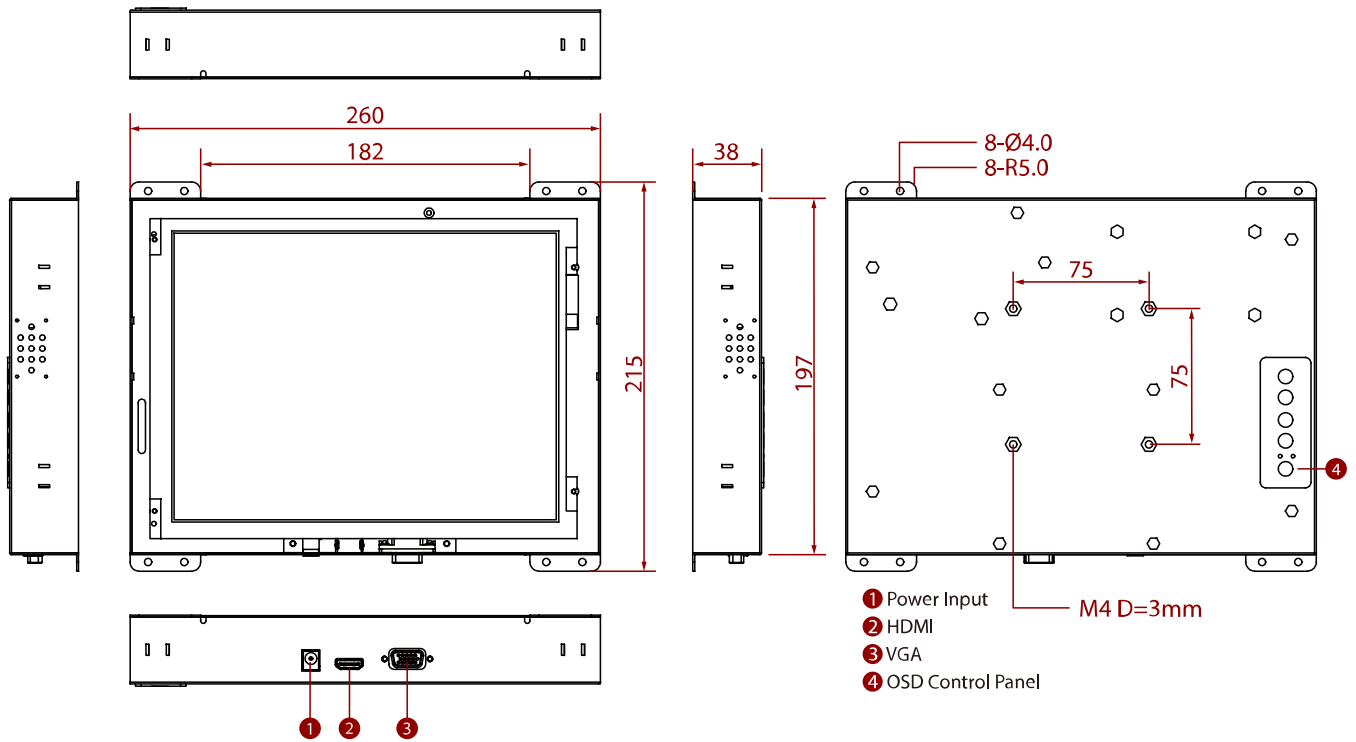

R10L600-0FP1TR

10.4" Open Frame Transflective Display

KEY FEATURES

- 10.4", 800 x 600
- VGA and HDMI input
- Open frame
- VESA mount
- Transflective

SPECIFICATIONS

Display	
Resolution	800x600
Contrast Ratio	400:1
Display Color	262K Colors
Active Area	211.2x158.4 mm
Size	10.4 inches
Panel Brightness	700.0 nits
View Angles	70,70,70,60
Touch / Glass	Resistive Touch Screen (Optional) Protection Glass w/o Touch Function (Optional) SAW Touch (Surface Acoustic Wave) (Optional)
Environment	
Operating Humidity	10% to 90% RH, Non-Condensing
Storage Temperature	-10°C to 60°C
Operating Temperature	0°C to 50°C
Certification	
Certification	CE, FCC
IO Ports	
USB Port	1 x USB for Touch Screen (Optional)
Audio	Audio line in (3.5mm) (Optional) 2 x Speaker (Optional)
Video	1 x VGA 1 x HDMI (Optional) 1 x DVI (Optional)
Mechanical	
Dimension	260 x 215 x 35 mm
Enclosure	Metal
Mounting	VESA Mount/ Rear Mount
Cooling System	Fanless Design
Accessory	
Accessory	1 x VGA cable 1 x HDMI cable 100~240V AC to DC Adapter Power Cord Manual VESA screws(Varies by product)
Optional Accessory	Remote Controller (Optional,Varies by product)
Power	
Power Rating	12V DC in 24V DC in (optional)
Control	

DIMENSIONS UNIT:MM

NOTE

1. This is a simplified drawing and some components are not marked in detail.
2. Please contact our sales representative if you need further product information.
3. All specifications are subject to change without prior notice.
4. The product shown in this datasheet is a standard model. For diagrams that contain customized or optional I/O, please contact the Winmate Sales Team for more information.