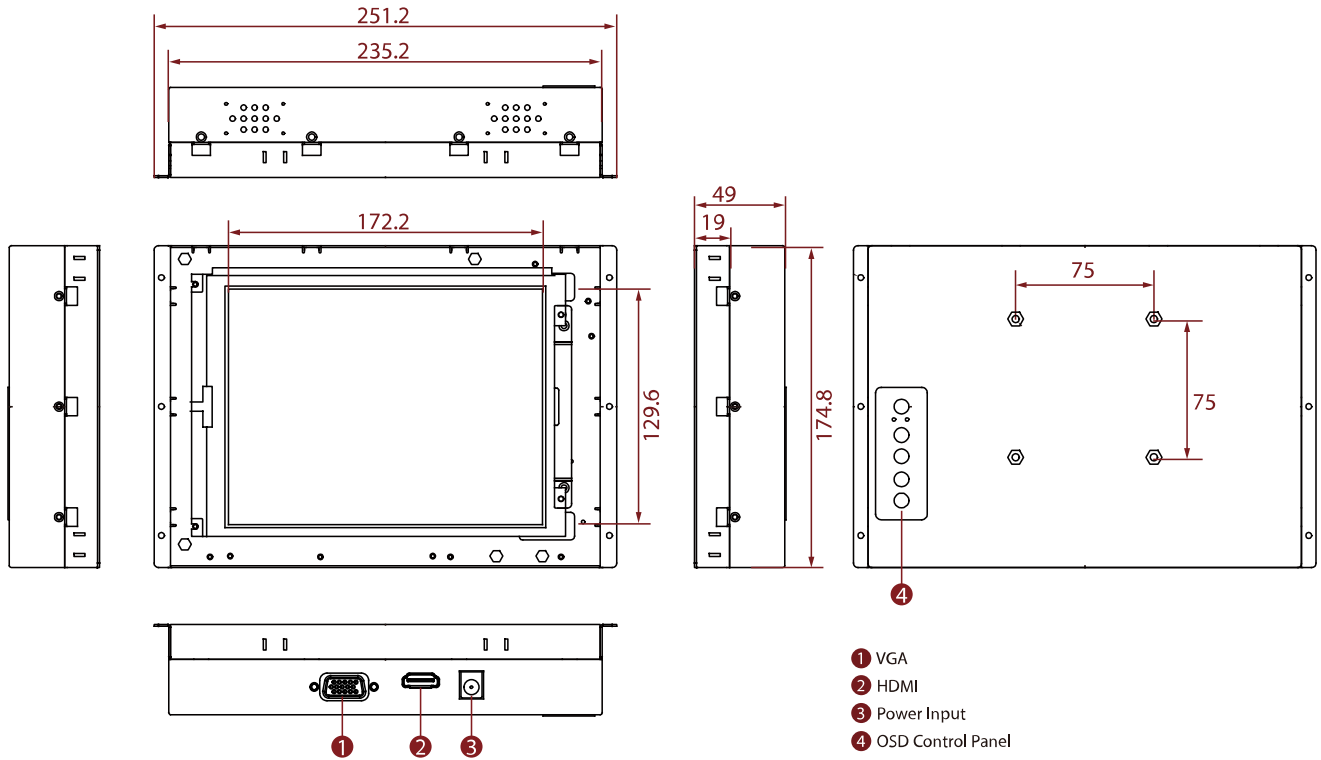

R08L200-OFU1

8.4" Open Frame Display

KEY FEATURES

- 8.4", 800 x 600
- VGA and HDMI input
- Open frame
- VESA mount

SPECIFICATIONS

Display	
Resolution	800x600
Contrast Ratio	600:1
Display Color	262K Colors
Active Area	170.4x127.8 mm
Size	8.4 inches
Panel Brightness	600.0 nits
View Angles	75,75,60,70
Touch / Glass	Resistive Touch Screen (Optional) Protection Glass w/o Touch Function (Optional) SAW Touch (Surface Acoustic Wave) (Optional)
Environment	
Operating Humidity	10% to 90% RH, Non-Condensing
Storage Temperature	-10°C to 60°C
Operating Temperature	0°C to 50°C
Certification	
Certification	CE, FCC
IO Ports	
USB Port	1 x USB for Touch Screen (Optional)
Audio	Audio line in (3.5mm) (Optional) 2 x Speaker (Optional)
Video	1 x VGA 1 x HDMI (Optional) 1 x DVI (Optional)
Mechanical	
Dimension	251.2 x 174.8 x 49 mm
Mounting	VESA Mount/ Rear Mount
Cooling System	Fanless Design
Weight	1.4 kg
Enclosure	Metal
Accessory	
Accessory	1 x VGA cable 1 x HDMI cable 100~240V AC to DC Adapter Power Cord Manual VESA screws(Varies by product)
Optional Accessory	Remote Controller (Optional,Varies by product)
Power	
Power Rating	12V DC in 24V DC in (optional)

Control

Button 5 Keys: -, +, Power, Esc, Enter

DIMENSIONS UNIT:MM

NOTE

1. This is a simplified drawing and some components are not marked in detail.
2. Please contact our sales representative if you need further product information.
3. All specifications are subject to change without prior notice.
4. The product shown in this datasheet is a standard model. For diagrams that contain customized or optional I/O, please contact the Winmate Sales Team for more information.