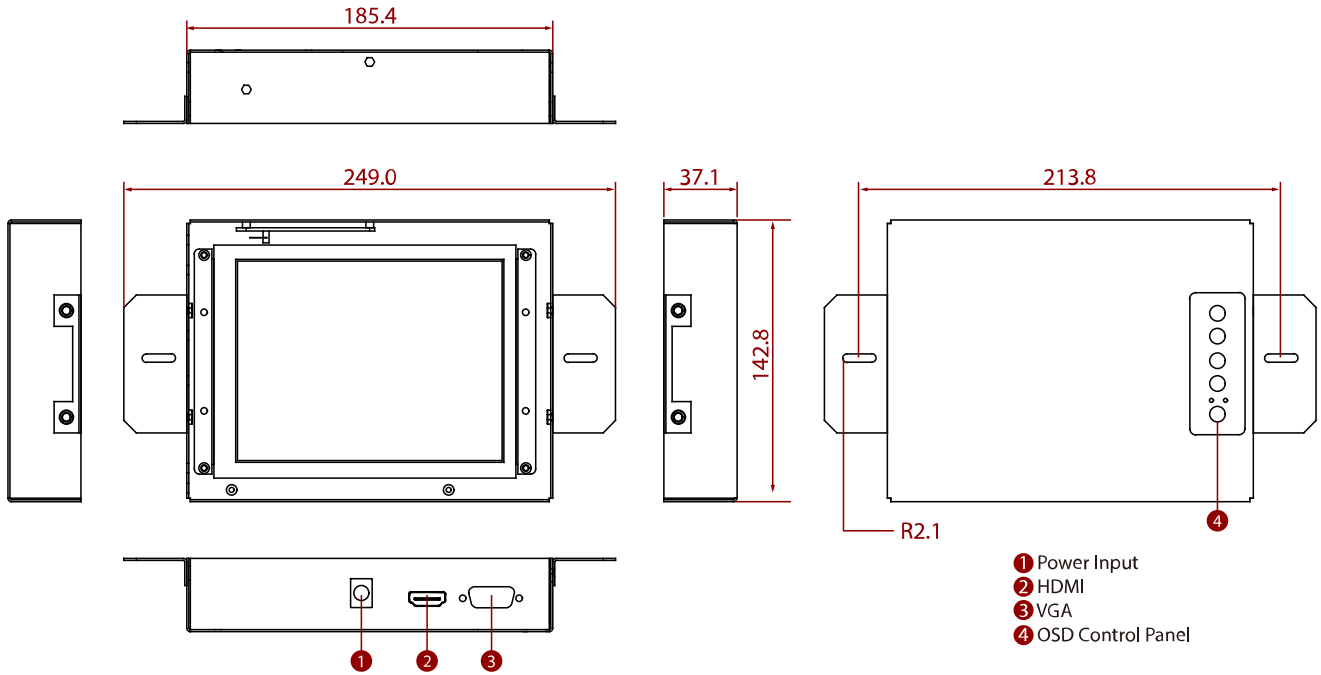

R06L200-OFA1

6.5" Open Frame Display

KEY FEATURES

- 6.5", 640 x 480
- VGA and HDMI input
- Open frame
- VESA mount

SPECIFICATIONS

Display			
Resolution	640x480	Size	6.5 inches
Contrast Ratio	600:1	Panel Brightness	700.0 nits
Display Color	16.2M Colors	View Angles	80,80,70,70
Active Area	132.48x99.36 mm	Touch / Glass	Resistive Touch Screen (Optional) Protection Glass w/o Touch Function (Optional)
Environment			
Operating Humidity	10% to 90% RH, Non-Condensing	Operating Temperature	0°C to 50°C
Storage Temperature	-10°C to 60°C		
Certification			
Certification	CE, FCC		
IO Ports			
USB Port	1 x USB for Touch Screen (Optional)	Video	1 x VGA 1 x HDMI (Optional) 1 x DVI (Optional)
Audio	Audio line in (3.5mm) (Optional) 2 x Speaker (Optional)		
Mechanical			
Dimension	249 x 142.8 x 37.1 mm	Mounting	VESA Mount/ Rear Mount
Enclosure	Metal	Cooling System	Fanless Design
Power			
Power Rating	12V DC in		
Accessory			
Accessory	1 x VGA cable 1 x HDMI cable 100~240V AC to DC Adapter Power Cord Manual VESA screws(Varies by product)	Optional Accessory	Remote Controller (Optional,Varies by product)
Control			
Button	5 Keys: -, +, Power, Esc, Enter		

DIMENSIONS UNIT:MM

NOTE

1. This is a simplified drawing and some components are not marked in detail.
2. Please contact our sales representative if you need further product information.
3. All specifications are subject to change without prior notice.
4. The product shown in this datasheet is a standard model. For diagrams that contain customized or optional I/O, please contact the Winmate Sales Team for more information.