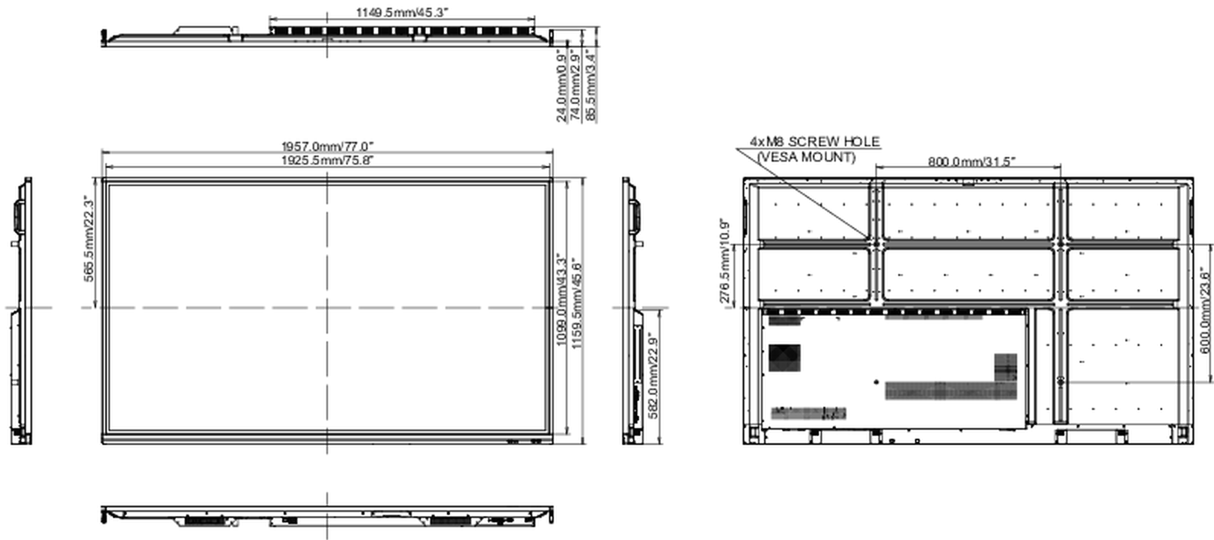

09 SUSTAINABILITY

Regulations

CB, CE, TÜV-Bauart, EAC, RoHS support, ErP, WEEE, REACH (RoHS)

REACH SVHC

above 0.1%: Lead

10 DIMENSIONS / WEIGHT

Product dimensions W x H x D

1957 x 1160 x 86mm

Box dimensions W x H x D

2110 x 225 x 1283mm

Weight (without box)

64.7kg

Weight (with box)

81.2kg

EAN code

4948570120444

All trademarks and registered trademarks acknowledged. E & O E. Specification subject to change without notice. All LCD's comply with ISO-9241-307:2008 in connection with pixel defects.

© IIYAMA CORPORATION. ALL RIGHTS RESERVED