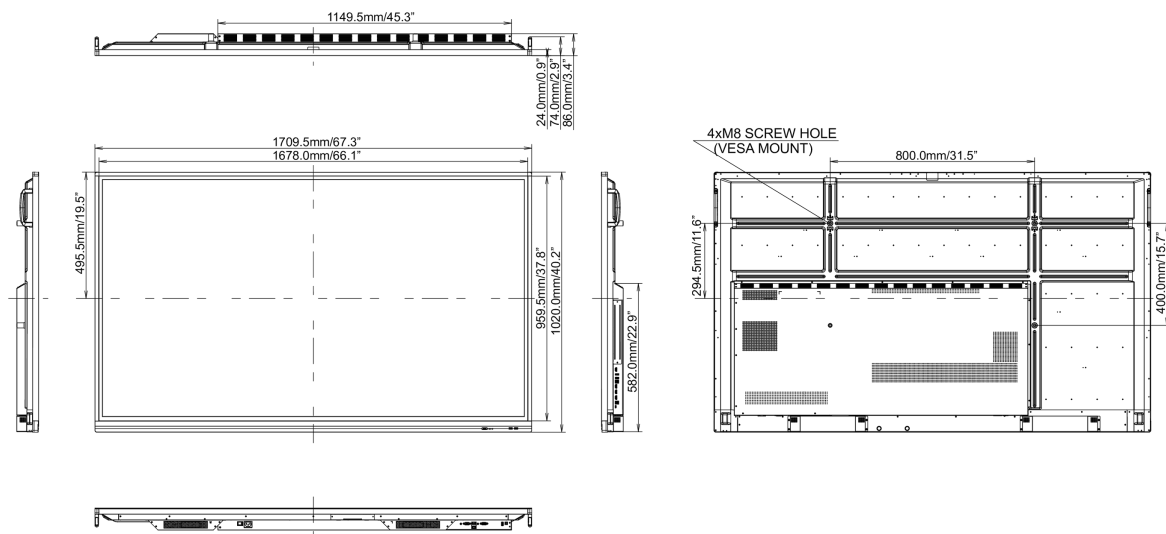

09 SUSTAINABILITY

Regulations

CB, CE, TÜV-Bauart, EAC, RoHS support, ErP, WEEE, REACH (RoHS)

REACH SVHC

above 0.1%: Lead

10 DIMENSIONS / WEIGHT

Product dimensions W x H x D

1709 x 1020 x 86mm

Box dimensions W x H x D

1863 x 225 x 1140mm

Weight (without box)

50.8kg

Weight (with box)

62kg

EAN code

4948570120437

All trademarks and registered trademarks acknowledged. E & O E. Specification subject to change without notice. All LCD's comply with ISO-9241-307:2008 in connection with pixel defects.

© IIYAMA CORPORATION. ALL RIGHTS RESERVED