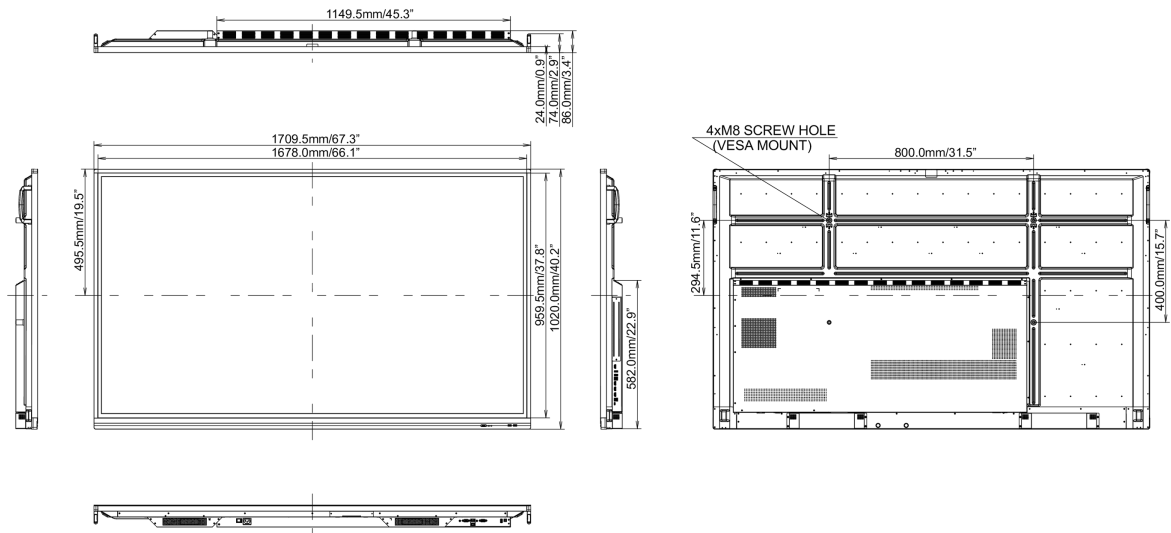

## 10 DIMENSIONS / WEIGHT

Product dimensions W x H x D	1709 x 1020 x 86mm
Box dimensions W x H x D	1930 x 280 x 1140mm
Weight (without box)	50.8kg
Weight (with box)	69kg
EAN code	4948570119004

All trademarks and registered trademarks acknowledged. E & O E. Specification subject to change without notice. All LCD's comply with ISO-9241-307:2008 in connection with pixel defects.