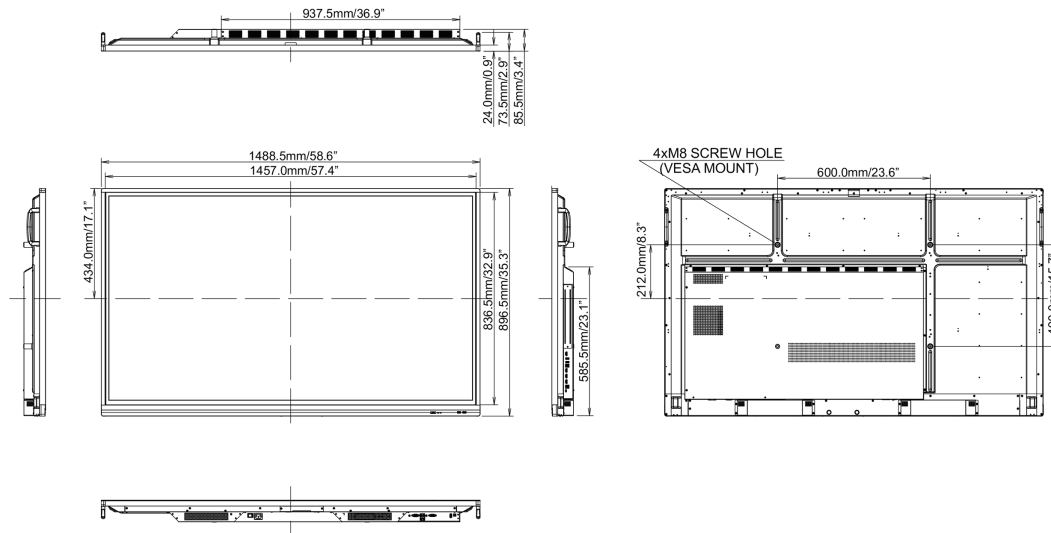

REACH SVHC

above 0.1%: Lead

10 DIMENSIONS / WEIGHT

Product dimensions W x H x D 1488 x 897 x 86mm

Box dimensions W x H x D 1628 x 208 x 1005mm

Weight (without box) 37kg

Weight (with box) 47.6kg

EAN code 4948570120420