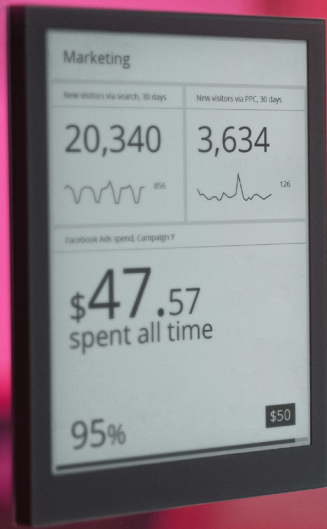

## Place & Play 6"

*Cordless, sustainable, effortless. Place & Play is the future.*

Place & Play is a brand line of electronic paper displays with a cloud-based content and management service from Visionect, the world's premier designer and developer of B2B electronic paper solutions.

Deployed without any wires or cable-laying installation, Place & Play displays are 99% more power-efficient than LCD, running for up to several months on a single battery charge thanks to a decade of optimization, saving thousands in energy bills.

Place & Play 6" is a next generation, ultra-low-power e-paper touch screen display. The most sustainable digital information design available.

### DISPLAY

- 6-inch (4:3 diagonal) interactive touch E Ink® electronic paper screen
- Full capacitive touch screen interface
- Portrait view
- High visibility and contrast (surface treatment: anti-glare hard-coated front-surface)
- 180° viewing angle
- Resolution: 1024 × 758 pixels
- Active Area (H/W): 3.57 × 4.82 in (90.581 × 122.368 mm)
- Pixel Pitch (H/W): 0.005 × 0.005 in (0.1195 × 0.1195 mm); equivalent to 212 ppi
- Pixel Configuration: Square
- 16 level grayscale
- Refresh rate: 750 ms (4 bit full screen) – 100 ms (1 bit partial)
- Front light