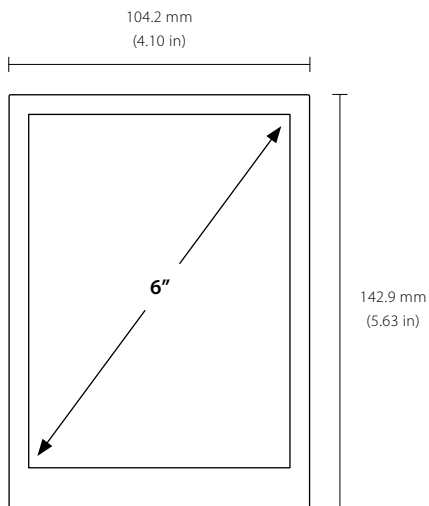

Technical information

SOFTWARE & LICENSE

- Access to the Visionect Software Suite, in charge of running an electronic paper sign
- Universal web CMS support. Easily display any web link, allowing for compatibility with all major content management systems
- Improved screen content performance and intelligent screen updates
- One-stop device management. Upload images, edit device settings, access analytics, and more
- A license is needed for every device
- One month of free cloud license is included with every device purchased

DISPLAY

- 6-inch (4:3 diagonal) interactive touch E Ink® electronic paper screen
- Full capacitive touch screen interface
- Portrait view
- High visibility and contrast (surface treatment: anti-glare hard-coated front-surface)
- 180° viewing angle
- Resolution: 1024 × 758 pixels
- Active Area (H/W): 3.57 × 4.82 in (90.581 × 122.368 mm)
- Pixel Pitch (H/W): 0.005 × 0.005 in (0.1195 × 0.1195 mm); equivalent to 212 ppi
- Pixel Configuration: Square
- 16 level grayscale
- Refresh rate: 750 ms (4 bit full screen) – 100 ms (1 bit partial)
- Front light

CONNECTIVITY

- 2.4/5 GHz Wi-Fi (IEEE 802.11 a/b/g/n) standard, WPA2-PSK, WPA3 Personal,
- WPA2 Enterprise support
- 2.4 GHz Bluetooth 5 support

POWER

- Patented ultra low energy architecture, only 1% of the power used by LCD.
- High performance rechargeable Lithium-Polymer 5,400 mAh battery, 3.46 oz (98 g). Up to several months of autonomy on a single battery charge. 5–7 hours charging time with a USB-C charger (output rating of 5 V, 1 A).
- Enclosed USB-C charging cable
- Cordless functionality
- PoE compatible

CASING

- High quality anodized aluminum casing
- Anti-reflective, high transmissive glass
- Color: Black, Gray

DIMENSIONS & WEIGHT

- Height: 5.63 in (142.9 mm)
- Width: 4.10 in (104.2 mm)
- Depth: 0.44 in (11.3 mm)
- Weight: 11.36 oz (322 g)

MOUNTING

- Attachable to any surface with a self-adhesive Smart Magnetic Mount for Place & Play 6 that requires no tools.
- Compatible with a PoE Wall Mount available for purchase.
- Device can be mounted at a maximum height of 2 meters.