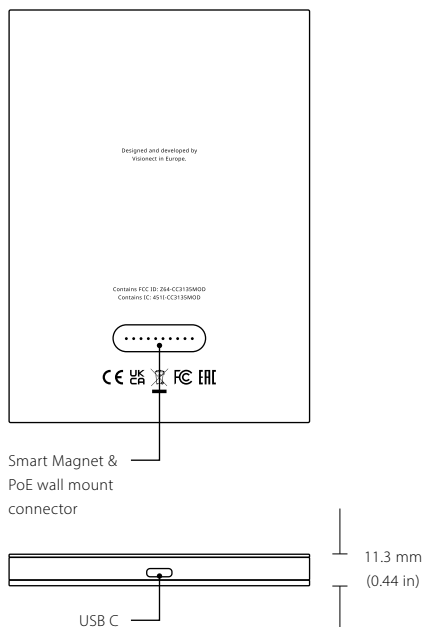

Technical information

SOFTWARE & LICENSE

- Access to the Visionect Software Suite, in charge of running an electronic paper sign
- Universal web CMS support. Easily display any web link, allowing for compatibility with all major content management systems
- Improved screen content performance and intelligent screen updates
- One-stop device management. Upload images, edit device settings, access analytics, and more
- A license is needed for every device
- One month of free cloud license is included with every device purchased

DISPLAY

- 6-inch (4:3 diagonal) interactive touch E Ink® electronic paper screen
- Full capacitive touch screen interface
- Portrait view
- High visibility and contrast (surface treatment: anti-glare hard-coated front-surface)
- 180° viewing angle
- Resolution: 1024 × 758 pixels
- Active Area (H/W): 3.57 × 4.82 in (90.581 × 122.368 mm)
- Pixel Pitch (H/W): 0.005 × 0.005 in (0.1195 × 0.1195 mm); equivalent to 212 ppi
- Pixel Configuration: Square
- 16 level grayscale
- Refresh rate: 750 ms (4 bit full screen) – 100 ms (1 bit partial)
- Front light

CONNECTIVITY

- 2.4/5 GHz Wi-Fi (IEEE 802.11 a/b/g/n) standard, WPA2-PSK, WPA3 Personal,
- WPA2 Enterprise support
- 2.4 GHz Bluetooth 5 support

POWER

- Patented ultra low energy architecture, only 1% of the power used by LCD.
- High performance rechargeable Lithium-Polymer 5,400 mAh battery, 3.46 oz (98 g). Up to several months of autonomy on a single battery charge. 5–7 hours charging time with a USB-C charger (output rating of 5 V, 1 A).
- Enclosed USB-C charging cable
- Cordless functionality
- PoE compatible

CASING

- High quality anodized aluminum casing
- Anti-reflective, high transmissive glass
- Color: Black, Gray

DIMENSIONS & WEIGHT

- Height: 5.63 in (142.9 mm)
- Width: 4.10 in (104.2 mm)
- Depth: 0.44 in (11.3 mm)
- Weight: 11.36 oz (322 g)

MOUNTING

- Attachable to any surface with a self-adhesive Smart Magnetic Mount for Place & Play 6 that requires no tools.
- Compatible with a PoE Wall Mount available for purchase.
- Device can be mounted at a maximum height of 2 meters.