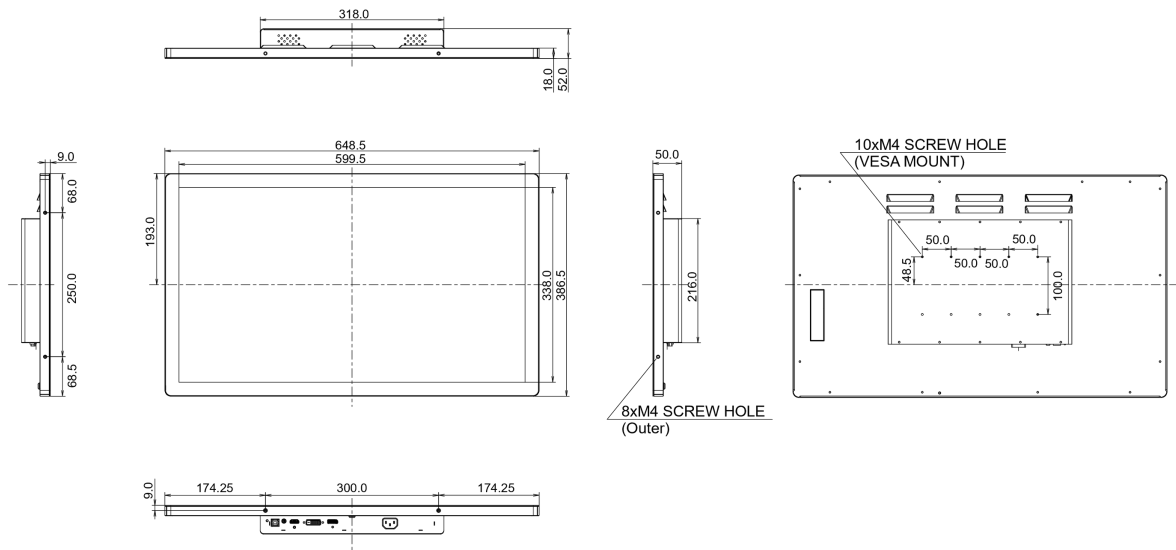

10 DIMENSIONS / WEIGHT

Product dimensions W x H x D	648.5 x 386.5 x 50mm
Weight (without box)	7.7kg
EAN code	4948570115143

11 EU ENERGY EFFICIENCY LABEL

Manufacturer	iiyama
Model	ProLite TF2738MSC-B1
Energy efficiency class	A
Visible screen diagonal	68.6cm; 27"; (27" segment)
ON mode power consumption	30W
Annual energy consumption	44kWh/annum*
Power in Standby	0.5W stand by
Resolution	1920 x 1080