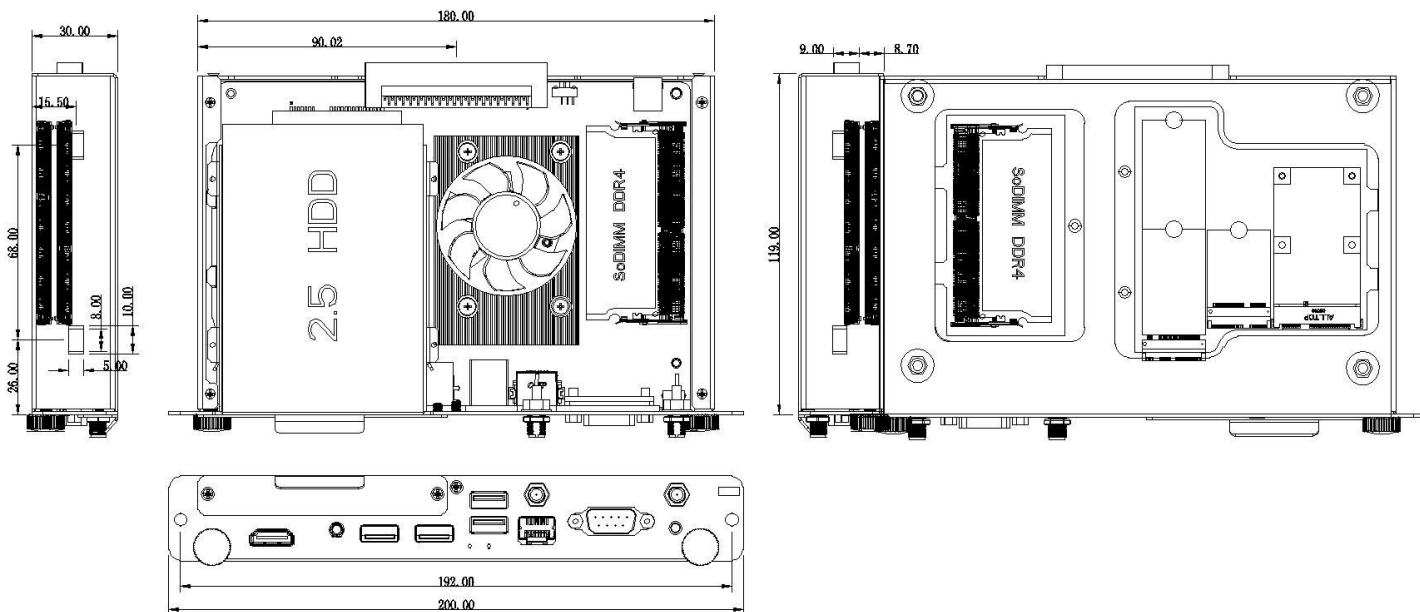

Specifications

RoHS CE FC CCC

PC67(vPro)		PC67-V1-7300U40H0G-GIA
Processor	CPU	Intel® Core i5-7300U
	Frequency	2.60 GHz (Up to 3.50 GHz)
	BIOS	AMI Source Code
	Chipset	SOC
Memory	Type	DDR4-2133 MHz
	Socket	2 x SO-DIMM
	Max Size	32GB
Graphics	GPU	Intel® HD Graphics 620
	Graphic Engine	DirectX12, OpenGL 4.4, OpenCL 2.1
	DP (80Pin JAE OPS)	1 x DP (Max. 4096 x 2304 @60Hz)
	HDMI (80Pin JAE OPS)	1 x HDMI1.4 (Max. 4096 x 2304 @24Hz)
	HDMI	1 x HDMI1.4 (Max. 3840 x 2160 @30Hz)
Network	Controller	Intel I219LM Gigabit Ethernet
	Interface	1 x RJ45
I/O	USB	2 x USB 3.0, 2 x USB 2.0
	Display Interface	1 x DP1.2 (JAE) ,1 x HDMI2.0 (JAE) ,1 x HDMI1.4b
	LAN	1 x RJ45
	Serial Port	1 x RS232
	Audio	1 x 2-in-1 Headset (MIC-IN & AUDIO-OUT)
	Mini-PCIe	1 x Full-size Mini-PCIe for mSATA
	M.2 1#	1 x M.2 (2230) for WIFI/BT
	M.2 2#	1 x M.2 (2242/2280) for SSD
Storage	SATA	1 x 2.5" SATA
	mSATA	1 x Full-size mSATA
	M.2	1 x M.2 (2242/2280) for SSD
JAHC Tech	WatchDog Timer	0~255 Second Time Out Support
	Auto Power On	Power Activated Automatically Start
	RTC	Set Up Independently Every day, A Week as a Cycle
	Wake On Lan	Supported
Operation System	Windows	Windows 10 (64-Bit)
	Linux	Supported

PC67(vPro)

PC67-V1-7300U40H0G-GIA

Power	Power Type	ATX/AT mode
	Power Adapter	19V/2A
Mechanical	Dimensions (W x D x H)	200mm x 119mm x 30mm
	Construction	Metal
	Color	Black
Environment	Operating Temperature	0°C ~ 40°C (32 °F ~ 104 °F) at 0.7m/s Air Flow
	Relative Humidity	95% @ 40°C (non-condensing)
Certification	Certification	CE, FCC Class B, CCC

Front Panel
External I/O

Rear Panel
External I/O

Order Information

Part Number	Intel CPU	RAM	JAE	HDMI	GbE	USB	Audio	mSATA	Operating Temperature
PC67-V1-7300U40H0G-GIA	Core i5-7300U	Up to 32GB	1	1	1	2 x USB3.0 2 x USB2.0	1 x 2-in-1 Headset	1	0-40°C