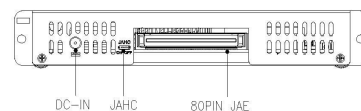

Specifications

RoHS CE FC CCC

PC67(vPro)		PC67-V1-7300U40H0G-GIA
Processor	CPU	Intel® Core i5-7300U
	Frequency	2.60 GHz (Up to 3.50 GHz)
	BIOS	AMI Source Code
	Chipset	SOC
Memory	Type	DDR4-2133 MHz
	Socket	2 x SO-DIMM
	Max Size	32GB
Graphics	GPU	Intel® HD Graphics 620
	Graphic Engine	DirectX12, OpenGL 4.4, OpenCL 2.1
	DP (80Pin JAE OPS)	1 x DP (Max. 4096 x 2304 @60Hz)
	HDMI (80Pin JAE OPS)	1 x HDMI1.4 (Max. 4096 x 2304 @24Hz)
	HDMI	1 x HDMI1.4 (Max. 3840 x 2160 @30Hz)
Network	Controller	Intel I219LM Gigabit Ethernet
	Interface	1 x RJ45
I/O	USB	2 x USB 3.0, 2 x USB 2.0
	Display Interface	1 x DP1.2 (JAE) ,1 x HDMI2.0 (JAE) ,1 x HDMI1.4b
	LAN	1 x RJ45
	Serial Port	1 x RS232
	Audio	1 x 2-in-1 Headset (MIC-IN & AUDIO-OUT)
	Mini-PCIe	1 x Full-size Mini-PCIe for mSATA
	M.2 1#	1 x M.2 (2230) for WIFI/BT
	M.2 2#	1 x M.2 (2242/2280) for SSD
Storage	SATA	1 x 2.5" SATA
	mSATA	1 x Full-size mSATA
	M.2	1 x M.2 (2242/2280) for SSD
JAHC Tech	WatchDog Timer	0~255 Second Time Out Support
	Auto Power On	Power Activated Automatically Start
	RTC	Set Up Independently Every day, A Week as a Cycle
	Wake On Lan	Supported
Operation System	Windows	Windows 10 (64-Bit)
	Linux	Supported

PC67(vPro)

PC67-V1-7300U40H0G-GIA

Power	Power Type	ATX/AT mode
	Power Adapter	19V/2A
Mechanical	Dimensions (W x D x H)	200mm x 119mm x 30mm
	Construction	Metal
	Color	Black
Environment	Operating Temperature	0°C ~ 40°C (32 °F ~ 104 °F) at 0.7m/s Air Flow
	Relative Humidity	95% @ 40°C (non-condensing)
Certification	Certification	CE, FCC Class B, CCC

Front Panel
External I/O

Rear Panel
External I/O

Order Information

Part Number	Intel CPU	RAM	JAE	HDMI	GbE	USB	Audio	mSATA	Operating Temperature
PC67-V1-7300U40H0G-GIA	Core i5-7300U	Up to 32GB	1	1	1	2 x USB3.0 2 x USB2.0	1 x 2-in-1 Headset	1	0-40°C