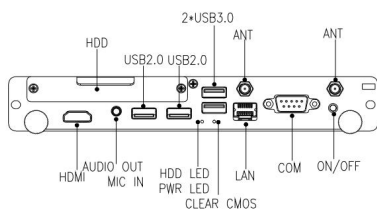

Specifications

RoHS CE FC CCC

PC67(vPro)		PC67-V1-7300U40H0G-GIA
Processor	CPU	Intel® Core i5-7300U
	Frequency	2.60 GHz (Up to 3.50 GHz)
	BIOS	AMI Source Code
	Chipset	SOC
Memory	Type	DDR4-2133 MHz
	Socket	2 x SO-DIMM
	Max Size	32GB
Graphics	GPU	Intel® HD Graphics 620
	Graphic Engine	DirectX12, OpenGL 4.4, OpenCL 2.1
	DP (80Pin JAE OPS)	1 x DP (Max. 4096 x 2304 @60Hz)
	HDMI (80Pin JAE OPS)	1 x HDMI1.4 (Max. 4096 x 2304 @24Hz)
	HDMI	1 x HDMI1.4 (Max. 3840 x 2160 @30Hz)
Network	Controller	Intel I219LM Gigabit Ethernet
	Interface	1 x RJ45
I/O	USB	2 x USB 3.0, 2 x USB 2.0
	Display Interface	1 x DP1.2 (JAE) ,1 x HDMI2.0 (JAE) ,1 x HDMI1.4b
	LAN	1 x RJ45
	Serial Port	1 x RS232
	Audio	1 x 2-in-1 Headset (MIC-IN & AUDIO-OUT)
	Mini-PCIe	1 x Full-size Mini-PCIe for mSATA
	M.2 1#	1 x M.2 (2230) for WIFI/BT
	M.2 2#	1 x M.2 (2242/2280) for SSD
Storage	SATA	1 x 2.5" SATA
	mSATA	1 x Full-size mSATA
	M.2	1 x M.2 (2242/2280) for SSD
JAHC Tech	WatchDog Timer	0~255 Second Time Out Support
	Auto Power On	Power Activated Automatically Start
	RTC	Set Up Independently Every day, A Week as a Cycle
	Wake On Lan	Supported
Operation System	Windows	Windows 10 (64-Bit)
	Linux	Supported

PC67(vPro)

PC67-V1-7300U40H0G-GIA

Power	Power Type	ATX/AT mode
	Power Adapter	19V/2A
Mechanical	Dimensions (W x D x H)	200mm x 119mm x 30mm
	Construction	Metal
	Color	Black
Environment	Operating Temperature	0°C ~ 40°C (32 °F ~ 104 °F) at 0.7m/s Air Flow
	Relative Humidity	95% @ 40°C (non-condensing)
Certification	Certification	CE, FCC Class B, CCC

Front Panel
External I/O

Rear Panel
External I/O

Order Information

Part Number	Intel CPU	RAM	JAE	HDMI	GbE	USB	Audio	mSATA	Operating Temperature
PC67-V1-7300U40H0G-GIA	Core i5-7300U	Up to 32GB	1	1	1	2 x USB3.0 2 x USB2.0	1 x 2-in-1 Headset	1	0-40°C