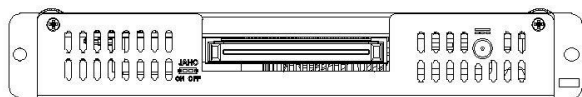

Features

- ◆ Intel® 7th Generation Core Processors
- ◆ 2 x SO-DIMM DDR4-2133MHz, Up to 32GB
- ◆ 1 x JAE 80pin (HDMI + DP), 1 x HDMI
- ◆ 1 x 2.5" SATA, 1 x mSATA, 1 x M.2 (2242/2280) for SSD
- ◆ 2 x USB3.0, 2 x USB2.0, 1 x RS232, 1 x RJ45
- ◆ Support Intel vPro Technology (I219lm + M.2 2230)

Specifications

RoHS CE FC CCC

PC67(vPro)		PC67-V1-7300U40H0G-GIA
Processor	CPU	Intel® Core i5-7300U
	Frequency	2.60 GHz (Up to 3.50 GHz)
	BIOS	AMI Source Code
	Chipset	SOC
Memory	Type	DDR4-2133 MHz
	Socket	2 x SO-DIMM
	Max Size	32GB
Graphics	GPU	Intel® HD Graphics 620
	Graphic Engine	DirectX12, OpenGL 4.4, OpenCL 2.1
	DP (80Pin JAE OPS)	1 x DP (Max. 4096 x 2304 @60Hz)
	HDMI (80Pin JAE OPS)	1 x HDMI1.4 (Max. 4096 x 2304 @24Hz)
	HDMI	1 x HDMI1.4 (Max. 3840 x 2160 @30Hz)
Network	Controller	Intel I219LM Gigabit Ethernet
	Interface	1 x RJ45
I/O	USB	2 x USB 3.0, 2 x USB 2.0
	Display Interface	1 x DP1.2 (JAE) ,1 x HDMI2.0 (JAE) ,1 x HDMI1.4b
	LAN	1 x RJ45
	Serial Port	1 x RS232
	Audio	1 x 2-in-1 Headset (MIC-IN & AUDIO-OUT)
	Mini-PCIe	1 x Full-size Mini-PCIe for mSATA
	M.2 1#	1 x M.2 (2230) for WIFI/BT
	M.2 2#	1 x M.2 (2242/2280) for SSD
Storage	SATA	1 x 2.5" SATA
	mSATA	1 x Full-size mSATA
	M.2	1 x M.2 (2242/2280) for SSD
JAHC Tech	WatchDog Timer	0~255 Second Time Out Support
	Auto Power On	Power Activated Automatically Start
	RTC	Set Up Independently Every day, A Week as a Cycle
	Wake On Lan	Supported
Operation System	Windows	Windows 10 (64-Bit)
	Linux	Supported

PC67(vPro)

PC67-V1-7300U40H0G-GIA

Power	Power Type	ATX/AT mode
	Power Adapter	19V/2A
Mechanical	Dimensions (W x D x H)	200mm x 119mm x 30mm
	Construction	Metal
	Color	Black
Environment	Operating Temperature	0°C ~ 40°C (32 °F ~ 104 °F) at 0.7m/s Air Flow
	Relative Humidity	95% @ 40°C (non-condensing)
Certification	Certification	CE, FCC Class B, CCC