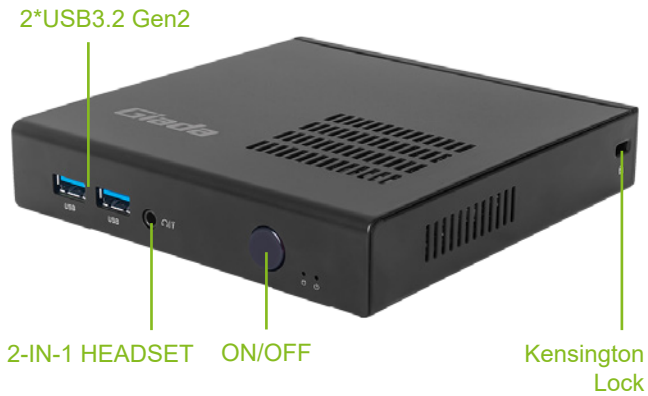

System

System Memory	4 GB, Onboard LPDDR4-2666 MHz (Optional: 8 GB)
Storage	1 x Full-size Mini-PCIe for MSATA Optional: Onboard eMMC5.1
TPM	Optional: TPM2.0
Watchdog Timer	Yes
Auto Power On	Yes
RTC	Set up independently every day, a week as a cycle
Remo on	NA
Power Requirement	DC-IN, 19 V/2.37 A
Dimensions	130 mm x 129.3 mm x 25.4 mm (5.12" x 5.09" x 1")
Construction	Metal, Black
Operating System	Windows 10 (64bit) /Windows 11 (64bit) Linux Ubuntu (64bit)
Operating Temperature	0°C ~45°C (32°F~113°F) @0.7m/s Air Flow
Humidity	95% @ 45°C (non-condensing)
Certifications	CE, FCC Class B

Network

Network Controller	1 x Realtek RTL 8111H Gigabit Ethernet
Ethernet Interface	1 x RJ45
Wi-Fi/BT	1 x E-Key (2230) for Wi-Fi/BT Support Wi-Fi 5, Wi-Fi 6
Mobile Network	NA

Display

GPU	Intel® UHD Graphics
Graphic Engine	DirectX, OpenGL, OpenCL, Intel® Quick Sync Video
Graphic Engine	4kp60 8-bit H.264 decode, 4kp60 8-bit and 10-bit H.265/HEVC decode, up to 4kp60 VC1, VP8, VP9 decode, 1080p60 MPEG2 decode
Display Interface	1 x DP (Max.3840 x 2160 @60 Hz) 1 x HDMI (Max.3840 x 2160 @60 Hz)

I/O interface

USB	4 x USB3.2 Gen2 (10 Gbps)
Serial Port	1 x RS232
Audio	1 x 2-in-1 Headset (MIC-IN & AUDIO-OUT)
Button	1 x Power on, 1 x CLR-CMOS
Antenna	2 x Connector for Wi-Fi/BT

Dimensions and Drawing

Order information

DK310-J641242M0G-GIA	CPU: Intel® Celeron® J6412, RAM: 4 GB, Onboard LPDDR4-2666 MHz
DK310-J642642M0G-GIA	CPU: Intel® Pentium® J6426, RAM: 4 GB, Onboard LPDDR4-2666 MHz
Packing List	2 x Wi-Fi Antenna, 1 x AC Power Cable, 1 x AC Power Adapter
Package	Carton, EPE