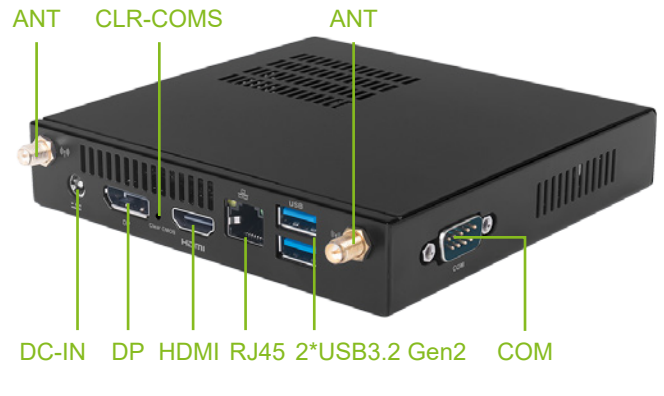

System

System Memory	4 GB, Onboard LPDDR4-2666 MHz (Optional: 8 GB)
Storage	1 x Full-size Mini-PCIe for MSATA Optional: Onboard eMMC5.1
TPM	Optional: TPM2.0
Watchdog Timer	Yes
Auto Power On	Yes
RTC	Set up independently every day, a week as a cycle
Remo on	NA
Power Requirement	DC-IN, 19 V/2.37 A
Dimensions	130 mm x 129.3 mm x 25.4 mm (5.12" x 5.09" x 1")
Construction	Metal, Black
Operating System	Windows 10 (64bit) /Windows 11 (64bit) Linux Ubuntu (64bit)
Operating Temperature	0°C ~45°C (32°F~113°F) @0.7m/s Air Flow
Humidity	95% @ 45°C (non-condensing)
Certifications	CE, FCC Class B

Network

Network Controller	1 x Realtek RTL 8111H Gigabit Ethernet
Ethernet Interface	1 x RJ45
Wi-Fi/BT	1 x E-Key (2230) for Wi-Fi/BT Support Wi-Fi 5, Wi-Fi 6
Mobile Network	NA

Display

GPU	Intel® UHD Graphics
Graphic Engine	DirectX, OpenGL, OpenCL, Intel® Quick Sync Video
Graphic Engine	4kp60 8-bit H.264 decode, 4kp60 8-bit and 10-bit H.265/HEVC decode, up to 4kp60 VC1, VP8, VP9 decode, 1080p60 MPEG2 decode
Display Interface	1 x DP (Max.3840 x 2160 @60 Hz) 1 x HDMI (Max.3840 x 2160 @60 Hz)

I/O interface

USB	4 x USB3.2 Gen2 (10 Gbps)
Serial Port	1 x RS232
Audio	1 x 2-in-1 Headset (MIC-IN & AUDIO-OUT)
Button	1 x Power on, 1 x CLR-CMOS
Antenna	2 x Connector for Wi-Fi/BT

Dimensions and Drawing

Order information

DK310-J641242M0G-GIA	CPU: Intel® Celeron® J6412, RAM: 4 GB, Onboard LPDDR4-2666 MHz
DK310-J642642M0G-GIA	CPU: Intel® Pentium® J6426, RAM: 4 GB, Onboard LPDDR4-2666 MHz
Packing List	2 x Wi-Fi Antenna, 1 x AC Power Cable, 1 x AC Power Adapter
Package	Carton, EPE