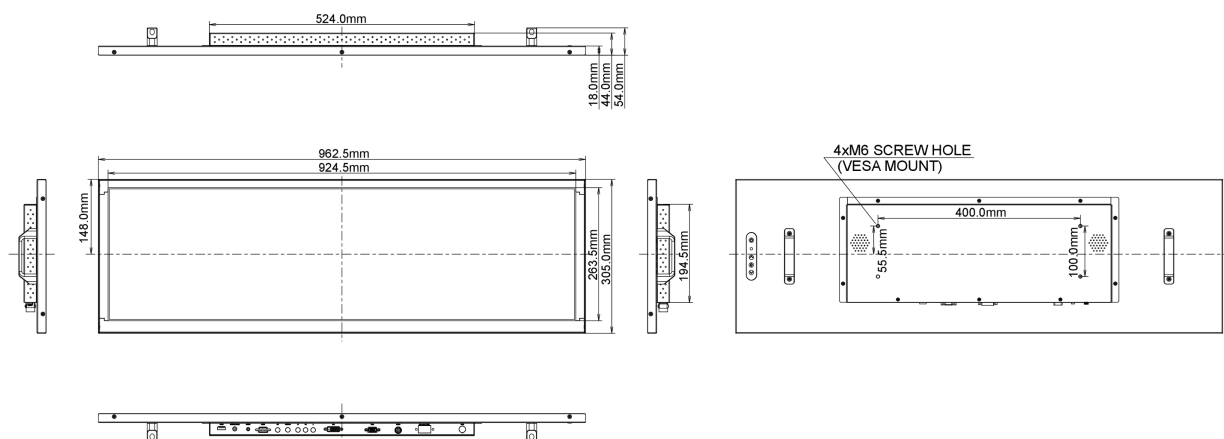

Cables	power, HDMI (1.8m), RS-232c
Guides	quick start guide, safety guide
Other	light sensor cable

07 POWER MANAGEMENT

Power supply unit	external
Power supply	DC 12 V
Power usage	42.5W typical, 1.5W stand by, 1.5W off mode

08 SUSTAINABILITY

Regulations	CB, CE, CU
Energy efficiency class	B
Other	REACH SVHC above 0.1%: Lead

09 DIMENSIONS / WEIGHT

Product dimensions W x H x D	962.6 x 304.9 x 54.2mm
Weight (without box)	8.8kg
EAN code	4948570116881