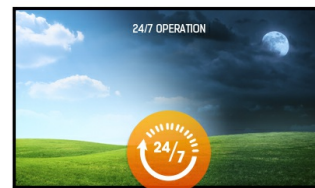

38" stretched digital signage display with 24/7 operating time, 1000cd/m² and landscape and portrait orientation

Give your sales promotions and your in-store displays maximum impact and visibility with the ProLite S3820HSB-B1. The S3820HSB is a 38" (1920x540) digital signage display that is ideally suited for retail, transportation, business and health care environments where a regular 16:9 display will not fit.

With a 24/7 operating time, landscape and portrait orientation and brightness of 1000cd/m², this display can be installed anyhow and anywhere you want, ensuring an optimal fit and maximum exposure. The S3820HSB is fanless, only weighs 8.8 kg and comes with two handles for easy handling and installation.

Full HD content

The 20-series stretched displays feature screen resolutions that are respectively 1/3 (28") and 1/2 (38") of the standard Full HD resolution (1920x1080). The content for these displays needs to be created in Full HD resolution with the part of the content that needs to be shown placed in the first 360 pixels for the S2820HSB-B1 and in the first 540 pixels for the S3820HSB-B1.

24/7

24/7 displays are designed for a continuous operation.

01 DISPLAY CHARACTERISTICS

Diagonal	38", 96.5cm
Panel	MVA LED, matte finish
Native resolution	1920 x 540 @60Hz (1.0 megapixel)
Aspect ratio	16:4.5
Brightness	1000 cd/m ² typical
Static contrast	4000:1 typical
Response time (GTG)	8ms
Viewing zone	horizontal/vertical: 178°/178°, right/left: 89°/89°, up/down: 89°/89°
Colour support	16.7mln 8bit
Horizontal Sync	30 - 83kHz
Vertical Sync	50 - 76Hz
Viewable area W x H	919.3 x 258.5mm, 36.2 x 10.2"
Bezel width (sides, top, bottom)	19.1mm, 16.4mm, 25mm
Pixel pitch	0.1596 x 0.4788mm
Bezel colour and finish	black, matte