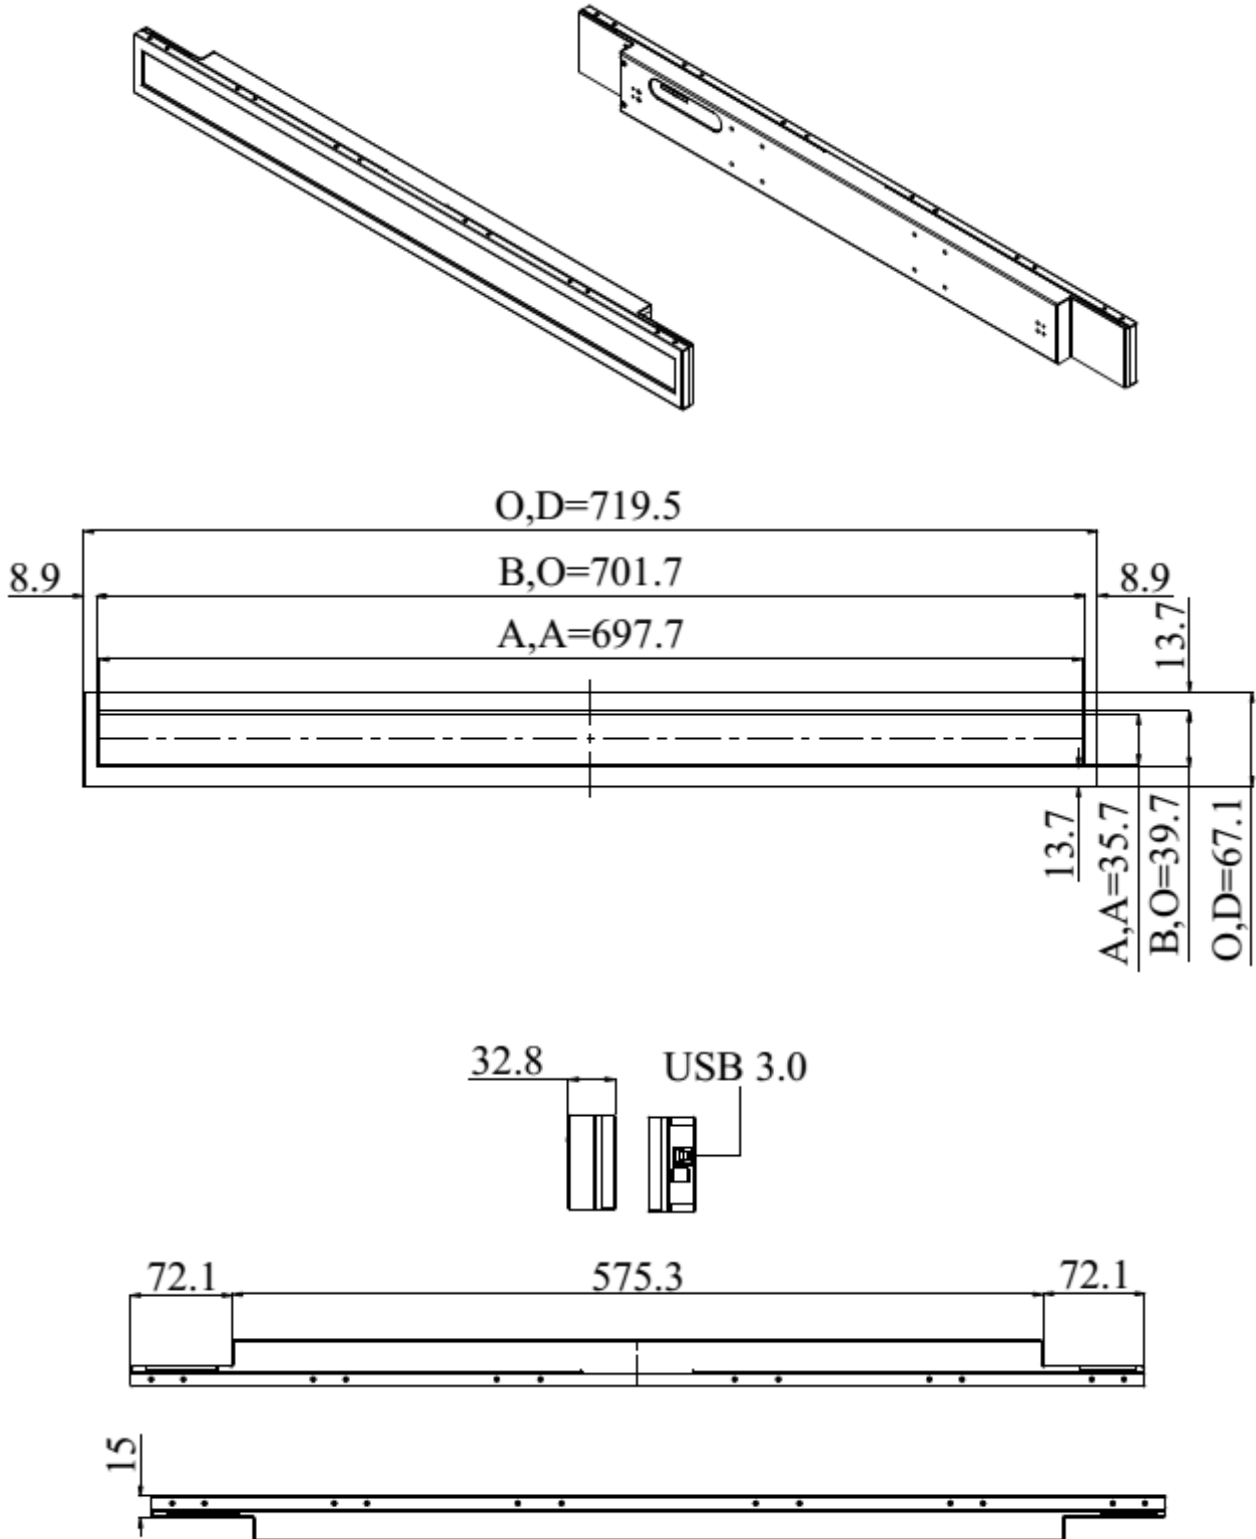

SSD2755-A V1

27.5" Resizing USB 3.0 Display, 200 nits LED backlight, 1366 x 70 ultra-wide aspect ratio 16:1

The SSD2755-A is a 27.5 inch color TFT-LCD display with special aspect ratio 16:1 and wide resolution 1366 x 70. It is Litemax's Spanpixel series product which designed for high brightness 200 nits with power efficiency LED backlight. It provides LCD panel with specific aspect ratios and sunlight readable for digital signage, public transportation, exhibition hall, department store, and vending machine.

Mechanical Drawing

Outline Dimensions

Unit: mm

NOTE :

O.D. : OUTLINE DIMENSION

B.O. : BEZEL OPENING

A.A. : LCD ACTIVE AREA

A:8-M4_USER HOLE_MAX.Depth=5mm

Ordering Information

Part Number	Description
SSD2755-ANN-U01	27.5",200nits,1366*70,USB3.0,white painting,5in1,V1

Optional Accessories

Part Number	Description
460140007001	Fixture,Hinge,SUS,LT18500,V0,Left,P
460140007002	Fixture,Hinge,SUS,LT18500,V0,Right,P
800815002000	CABLE,USB 3.0,1500mm.A Type TO B Type 10P,P
840612031101	ADAPTER.12V.3.33A.40W.G99-KPL040F-N051.DC Plug 2.1*5.5,P
810618301010	CABLE.POWER.AC.1830mm USA type
810618301090	CABLE,POWER,AC,1830mm Europe type
810618301050	CABLE.POWER.AC.1830mm UK type
810618301170	CABLE.POWER,AC,1830mm Australia type
810618301031	CABLE.POWER.AC.1830mm Japan type