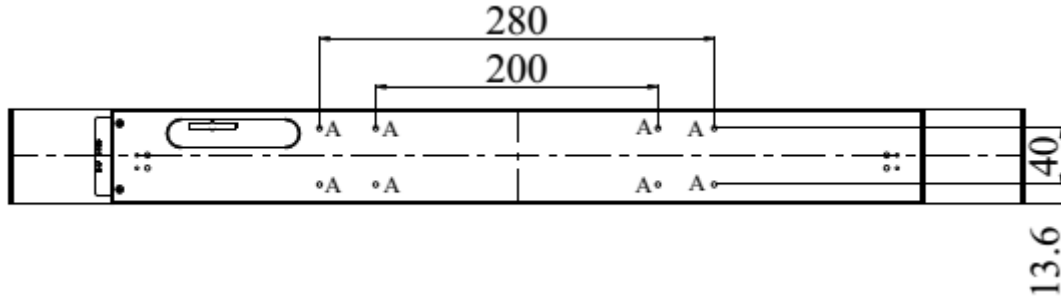

Mechanical Drawing

Outline Dimensions

Unit: mm

NOTE :

O.D. : OUTLINE DIMENSION

B.O. : BEZEL OPENING

A.A. : LCD ACTIVE AREA

A:8-M4_USER HOLE_MAX.Depth=5mm