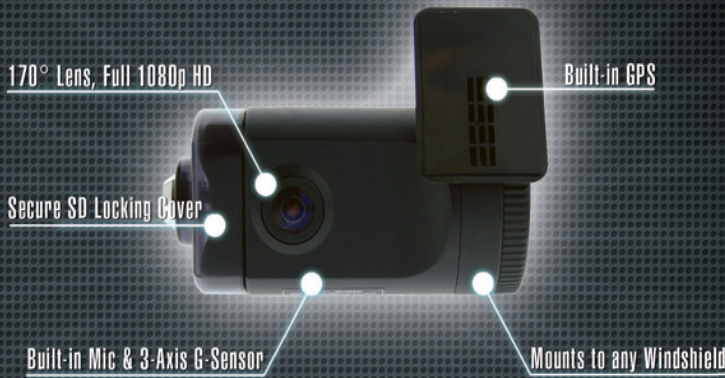

HD Black Box Dash Camera for Commercial Fleets

ASL1080-LCA

ASL1080-LCA

The ASL1080-LCA records exactly what happened before, during and after an incident on the road. It does this by recording the following information: Drivers view of the road, vehicle location, impact force of accident, audio and driving style (speed, acceleration, braking and steering.) Exonerating drivers from false claims.

COMMERCIAL GRADE

- No Mechanical or Moving Parts
- Resistant to Heat & Vibration
- Up to 32GB of SD flash memory
- Tamper-resistant Enclosure
- Proprietary Video Capture Format
- Permanent Power Cable
- Compact Size: 3.5" x 2" diameter, Fast, Tool-Free Installation