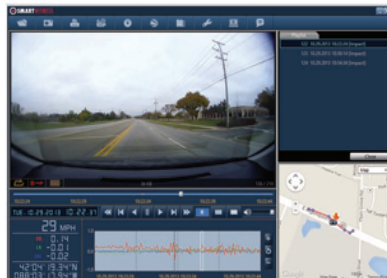

HD Black Box Dash Camera for Commercial Fleets

ASL1080-LCA

ASL1080-LCA

The ASL1080-LCA records exactly what happened before, during and after an incident on the road. It does this by recording the following information: Drivers view of the road, vehicle location, impact force of accident, audio and driving style (speed, acceleration, braking and steering.) Exonerating drivers from false claims.

COMMERCIAL GRADE

- No Mechanical or Moving Parts
- Resistant to Heat & Vibration
- Up to 32GB of SD flash memory
- Tamper-resistant Enclosure
- Proprietary Video Capture Format
- Permanent Power Cable
- Compact Size: 3.5" x 2" diameter, Fast, Tool-Free Installation

VIDEO/DATA ANALYSIS

- PC & Mac Analysis Software
- Integrated Google™ Maps
- Detailed G-Force/Impact Data
- Printable Event Reports
- AVI Conversion Tool
- Log Data Viewer & Search filter
- View Vehicle speed, Direction Location, & Driving behaviors