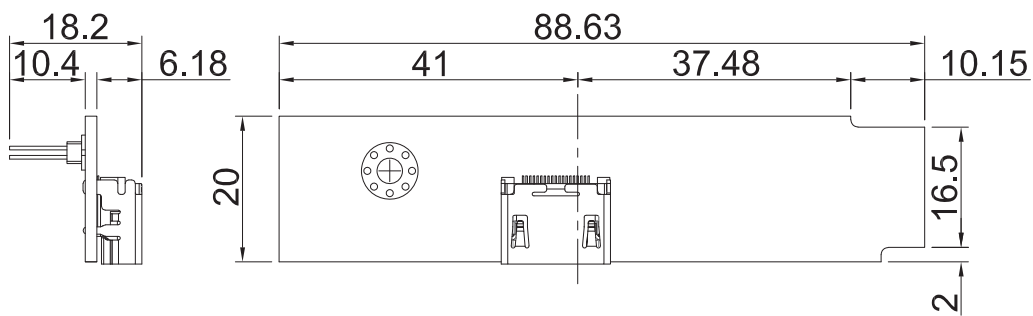

CMI-HD04

CMI Module with 1x HDMI Port

- CMI (Combined Multiple I/O) Technology
- High-resolution support up to 4k x 2k
- Rugged Design Features: Cableless

Specifications

| | |
|-------------------------|---|
| Interface | • CMI (Combined Multiple I/O) Interface |
| Display Output | • 1x HDMI Connector |
| Max. Resolution | • 3840 x 2160 @60Hz |
| Dimension (W x D x H) | • 88.63 x 20 x 18.2 mm |

Dimensions

Unit: mm

Ordering Information

Available Models

| Model No. | Description |
|-----------|------------------------------|
| CMI-HD04 | CMI Module with 1x HDMI Port |

Package Checklist

| | |
|-----------------|-----------------|
| • CMI Module x1 | • Screw Pack x1 |
|-----------------|-----------------|