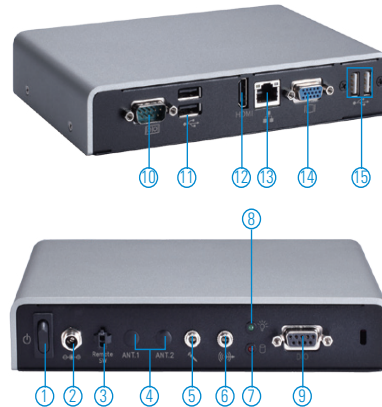

DSB320-842

Fanless Digital Signage Player with Intel® Celeron® Processor J1900 (up to 2.42 GHz)

Features

- Fanless operation
- Low power consumption
- Intel® Celeron® 4-core J1900 onboard (Bay Trail-D)
- DDR3L-1333 SO-DIMM, up to 8GB
- 1 HDMI/1 VGA with dual independent displays supported
- 1 mSATA supported
- Supports AVB (Audio Video Bridging) feature
- Supports TV rack, wall mount and VESA mount

- | | | |
|-------------------------|----------------------|-----------------|
| 1. Power on/off button | 6. Audio (Line-out) | 11. USB 2.0 x 2 |
| 2. 12 VDC-in | 7. Storage indicator | 12. HDMI output |
| 3. Remote button switch | 8. Power indicator | 13. RJ-45 |
| 4. Antenna (optional) | 9. Digital I/O (DIO) | 14. VGA output |
| 5. Audio (Mic-in) | 10. RS-232 (COM 1) | 15. USB 2.0 x 2 |

Specifications

Main System	CPU	Intel® Celeron® processor J1900 (up to 2.42 GHz) (Bay Trail)
	System Memory	1 x 204-pin DDR3L-1333 SO-DIMM, up to 8GB
	Storage	1 x mSATA
	Watchdog Timer	255 levels, 1 ~ 255 sec.
I/O	4 x USB 2.0	
	1 x 10/100/1000 Mbps Ethernet (Intel® i210AT)	
	1 x 8-CH TTL DIO (DB9 connector)	
	1 x HDMI	
	1 x VGA	
	1 x RS-232 (COM)	
	1 x power on/off button	
	1 x Audio (Line-out)	
	1 x Audio (Mic-in)	
	1 x Remote button switch	
Indicator	1 x LED for system power on	
	1 x LED for HDD active	
WiFi	802.11 b/g/n (optional)	
Expansion Slot	1 x full-size PCI Express Mini Card slot (for mSATA)	
	1 x half-size PCI Express Mini Card slot with SIM slot	
Power Supply	12 VDC, with AC-DC 12/36 W adapter	
Dimensions	186.7 mm (7.11") (W) x 128 mm (5.04") x 34.7 mm (1.37")	
Packing Dimension	309 mm (12.17") (W) x 275 mm (10.83") (D) x 106 mm (4.17") (H)	
Weight (net/gross)	1 kg (2.21 lb)/ 1.5 kg (3.3 lb)	
Environmental	0°C ~ +40°C (+32°F ~ +104°F)	
Certification	CE	