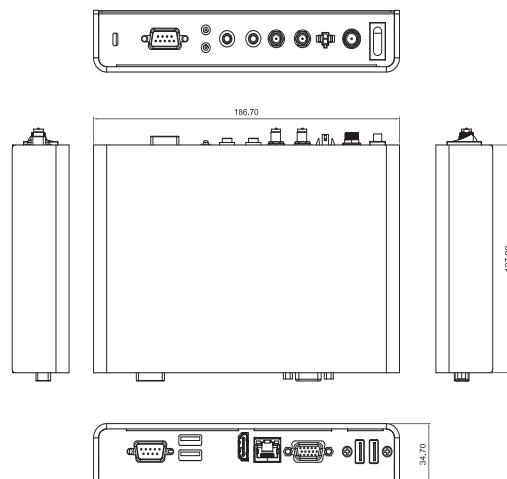

- | | | |
|-------------------------|----------------------|-----------------|
| 1. Power on/off button | 6. Audio (Line-out) | 11. USB 2.0 x 2 |
| 2. 12 VDC-in | 7. Storage indicator | 12. HDMI output |
| 3. Remote button switch | 8. Power indicator | 13. RJ-45 |
| 4. Antenna (optional) | 9. Digital I/O (DIO) | 14. VGA output |
| 5. Audio (Mic-in) | 10. RS-232 (COM 1) | 15. USB 2.0 x 2 |

Specifications

Main System	CPU	Intel® Celeron® processor J1900 (up to 2.42 GHz) (Bay Trail)
	System Memory	1 x 204-pin DDR3L-1333 SO-DIMM, up to 8GB
	Storage	1 x mSATA
	Watchdog Timer	255 levels, 1 ~ 255 sec.
I/O	4 x USB 2.0	
	1 x 10/100/1000 Mbps Ethernet (Intel® i210AT)	
	1 x 8-CH TTL DIO (DB9 connector)	
	1 x HDMI	
	1 x VGA	
	1 x RS-232 (COM)	
	1 x power on/off button	
	1 x Audio (Line-out)	
	1 x Audio (Mic-in)	
	1 x Remote button switch	
Indicator	1 x LED for system power on	
	1 x LED for HDD active	
WiFi	802.11 b/g/n (optional)	
Expansion Slot	1 x full-size PCI Express Mini Card slot (for mSATA)	
	1 x half-size PCI Express Mini Card slot with SIM slot	
Power Supply	12 VDC, with AC-DC 12/36 W adapter	
Dimensions	186.7 mm (7.11") (W) x 128 mm (5.04") x 34.7 mm (1.37")	
Packing Dimension	309 mm (12.17") (W) x 275 mm (10.83") (D) x 106 mm (4.17") (H)	
Weight (net/gross)	1 kg (2.21 lb)/ 1.5 kg (3.3 lb)	
Environmental	0°C ~ +40°C (+32°F ~ +104°F)	
Certification	CE	

Optional

- VESA mount kit
- Wall mount kit
- TV tack kit
- Wi-Fi kit

* Specifications and certifications may vary contingent on options.

Dimensions

* All specifications and photos are subject to change without notice.