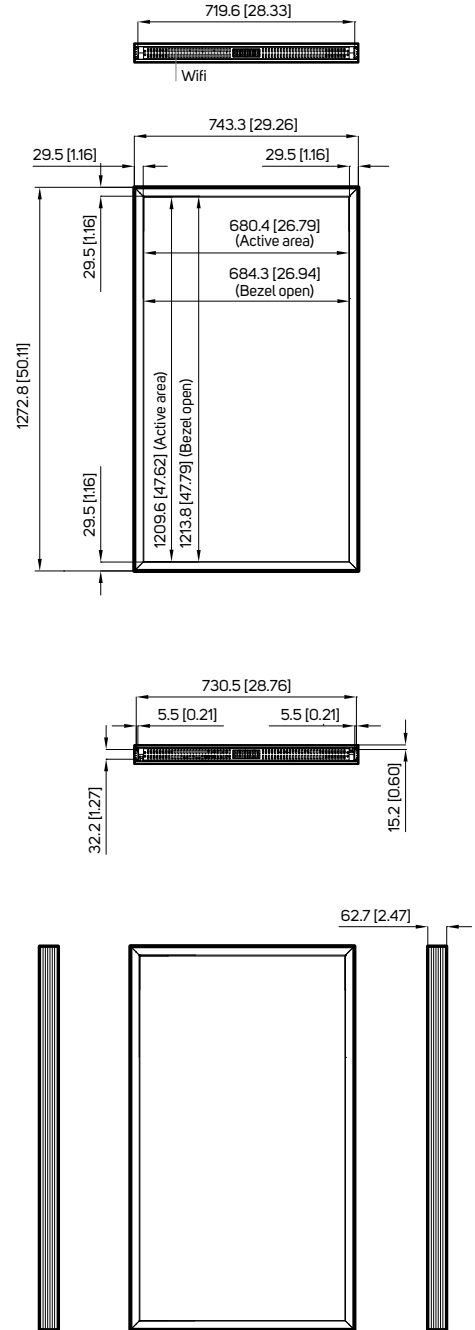

DIMENSIONS

Unit: mm [inch]